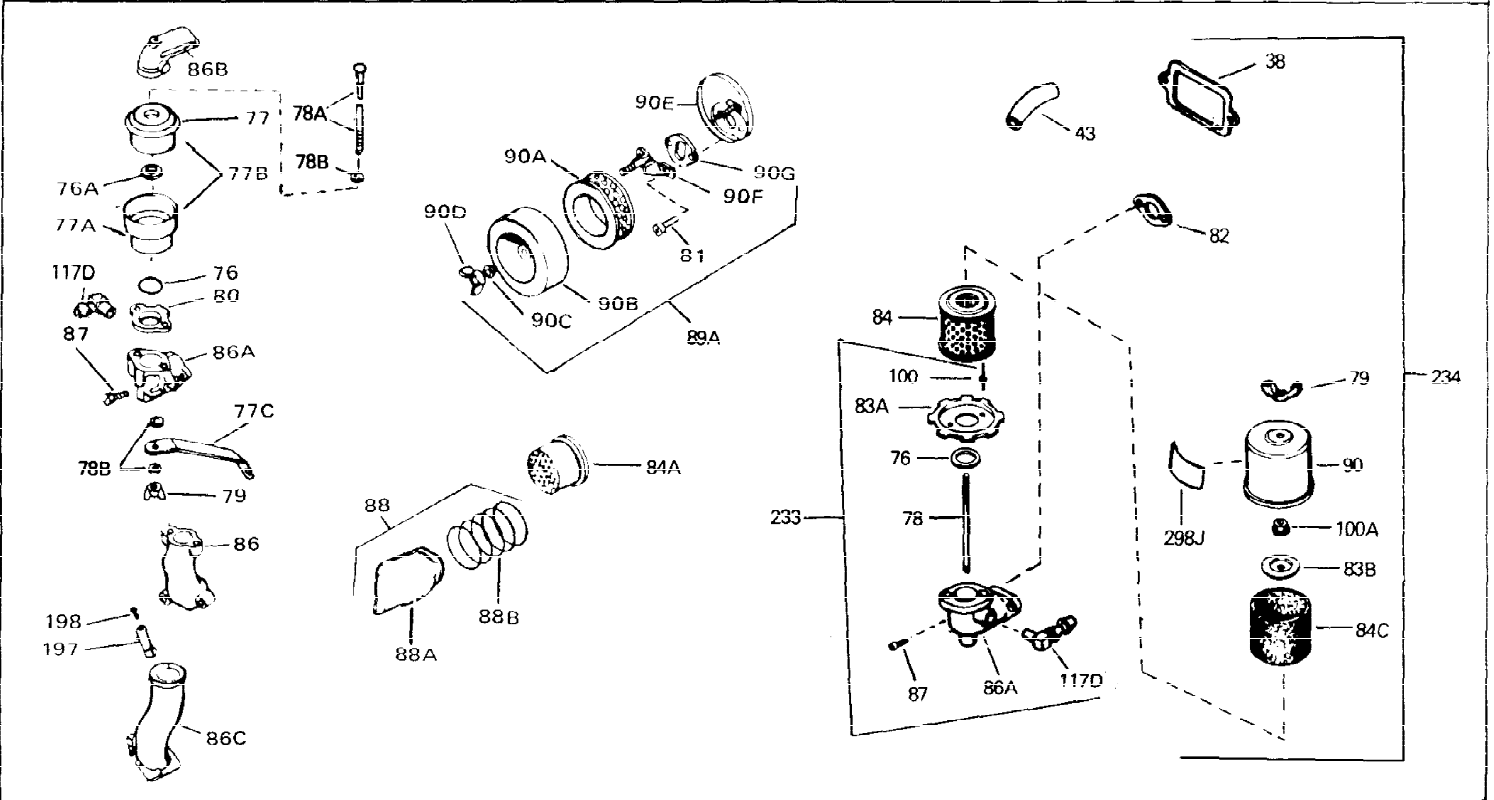

Ref #	Part Number	Qty	Description
35	26073	0	Washer, Connecting rod bolt
35	650570	0	Washer, Flat
35	650691	0	Washer, Flat
36	650694A	0	Screw, Hex flange hd., 5/16-18 x 2
36	650695A	0	Screw, Hex flange hd., 5/16-18 x 2-1/4
36	650697A	0	Screw, Hex flange hd., 5/16-18 x 2-1/2
38	27896	0	Gasket, Breather cover
43	27627	0	Tube, Breather
81	28820	0	Screw
81	30196	0	Screw
81	650521	0	Screw
82	27272	0	Gasket, Air cleaner
84A	31700	0	Element, Air cleaner
86A	34697	0	Elbow, Air cleaner
89A	730128	0	Cleaner Assy., Air
111B	34823	0	Bracket, Lower fuel tank
113	30688	0	Screw, Hex hd. Sems, 1/4-20 x 1/2
114A	33050	0	Tank Assy., Fuel (Dual kerosene & gas) (6
117B	33053	0	Valve, Fuel strainer & shut-off
117A	29683	0	Strainer & Shut-off
121A	29633	0	Muffler
121E	391026	0	Muffler
124A	33171	0	Screen, Muffler
124B	33185	0	Cover & Tube, Muffler
124	650578	0	Screw
125	27930	0	Gasket, Exhaust
129	32862	0	Nut, Conduit (1/4" thick)
130	30244	0	Nipple, Exhaust pipe (2-1/2")
131	30209	0	Elbow, Exhaust (45°)
134	31288	0	Muffler Adapter Kit
135	730130	0	Muffler Adapter Kit
136	6021A	0	Screw, Hex flange hd., 5/16-18 x 1-1/2
137	650697A	0	Screw, Hex flange hd., 5/16-18 x 2-1/2
138	30196	0	Screw
199	29212	0	Screw
201A	31979	0	Strap, Fuel tank
204	650451	0	Screw
205	650456	0	Nut, Lock
233	34819	0	Elbow Assy., Air cleaner
234	730561	0	Air Cleaner Kit, Dual Element upright,
273	650687	0	Screw, Pan hd. self-tap, 10-32 x 5/16