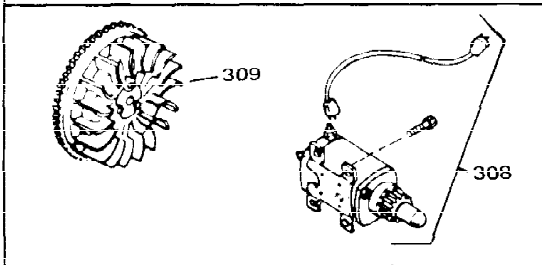

Ref #	Part Number	Qty	Description
36	650694A	0	Screw, Hex flange hd., 5/16-18 x 2
36	650695A	0	Screw, Hex flange hd., 5/16-18 x 2-1/4
36	650697A	0	Screw, Hex flange hd., 5/16-18 x 2-1/2
37	650128	0	Screw
37	650597	0	Screw, Hex washer hd., 10-24 x 5/8
37A	27261	0	Washer, Flat
41	28425	0	Cover, Valve chamber
56	31710	0	Link, Throttle
69	29747A	0	Screw
98	28569	0	Spring, Compression
98	31342	0	Spring, Compression
98	32924	0	Spring, Compression
99	650688	0	Screw, Hex hd., 10-32 x 1-5/16" (Drilled
99	29500	0	Screw, Fil. hd. mach., Sems, 8-32 x 3/4
99	650549	0	Screw
182	32683	0	Gasket, Fuel pump
183	32955	0	Cover, Fuel pump pad
184	9556	0	Plug, Oil drain (Sq. hd. pipe, 1/8-27)
185	30688	0	Screw, Hex hd. Sems, 1/4-20 x 1/2
225	730152	0	Control Assy., Speed
226	610973	0	Terminal Assy.
227	33177	0	Terminal
229	28942	0	Screw
230	27793	0	Clip, Conduit
251	28301	0	Pulley, Starter
252	590343	0	Rope & Handle Assy., Starter
266	650815	0	Washer, Belleville
267	8115	0	Nut, Hex
305	33018	0	Harness, Adapter
308	32386	0	Starter Motor Kit (110-120 Volt)
308	32901	0	Starter Motor Kit (110-120 Volt)
308	33328	0	Starter Motor Kit (110-120 Volt)
308	33328A	0	Starter Motor Kit (110-120 Volt)
308	33518	0	Starter Motor Kit (110-120 Volt)
308	33518A	0	Starter Motor Kit (110-120 Volt)
308	33518B	0	Starter Motor Kit (110-120 Volt)
309	30811A	0	Flywheel