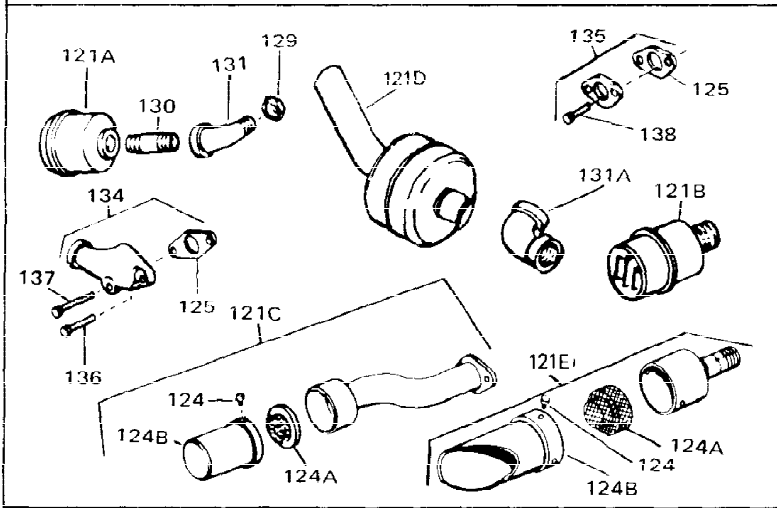

Ref #	Part Number	Qty	Description
35	26073	0	Washer, Connecting rod bolt
35	650570	0	Washer, Flat
35	650691	0	Washer, Flat
36	650694A	0	Screw, Hex flange hd., 5/16-18 x 2
36	650695A	0	Screw, Hex flange hd., 5/16-18 x 2-1/4
36	650697A	0	Screw, Hex flange hd., 5/16-18 x 2-1/2
38	27896	0	Gasket, Breather cover
43	27627	0	Tube, Breather
81	28820	0	Screw
81	30196	0	Screw
81	650521	0	Screw
82	27272	0	Gasket, Air cleaner
84A	31700	0	Element, Air cleaner
86A	34697	0	Elbow, Air cleaner
89A	730128	0	Cleaner Assy., Air
111B	34823	0	Bracket, Lower fuel tank
113	30688	0	Screw, Hex hd. Sems, 1/4-20 x 1/2
114A	33050	0	Tank Assy., Fuel (Dual kerosene & gas) (6
117B	33053	0	Valve, Fuel strainer & shut-off
117A	29683	0	Strainer & Shut-off
121A	29633	0	Muffler
121E	391026	0	Muffler
124A	33171	0	Screen, Muffler
124B	33185	0	Cover & Tube, Muffler
124	650578	0	Screw
125	27930	0	Gasket, Exhaust
129	32862	0	Nut, Conduit (1/4" thick)
130	30244	0	Nipple, Exhaust pipe (2-1/2")
131	30209	0	Elbow, Exhaust (45°)
134	31288	0	Muffler Adapter Kit
135	730130	0	Muffler Adapter Kit
136	6021A	0	Screw, Hex flange hd., 5/16-18 x 1-1/2
137	650697A	0	Screw, Hex flange hd., 5/16-18 x 2-1/2
138	30196	0	Screw
199	29212	0	Screw
201A	31979	0	Strap, Fuel tank
204	650451	0	Screw
205	650456	0	Nut, Lock
233	34819	0	Elbow Assy., Air cleaner
234	730561	0	Air Cleaner Kit, Dual Element upright,
273	650687	0	Screw, Pan hd. self-tap, 10-32 x 5/16