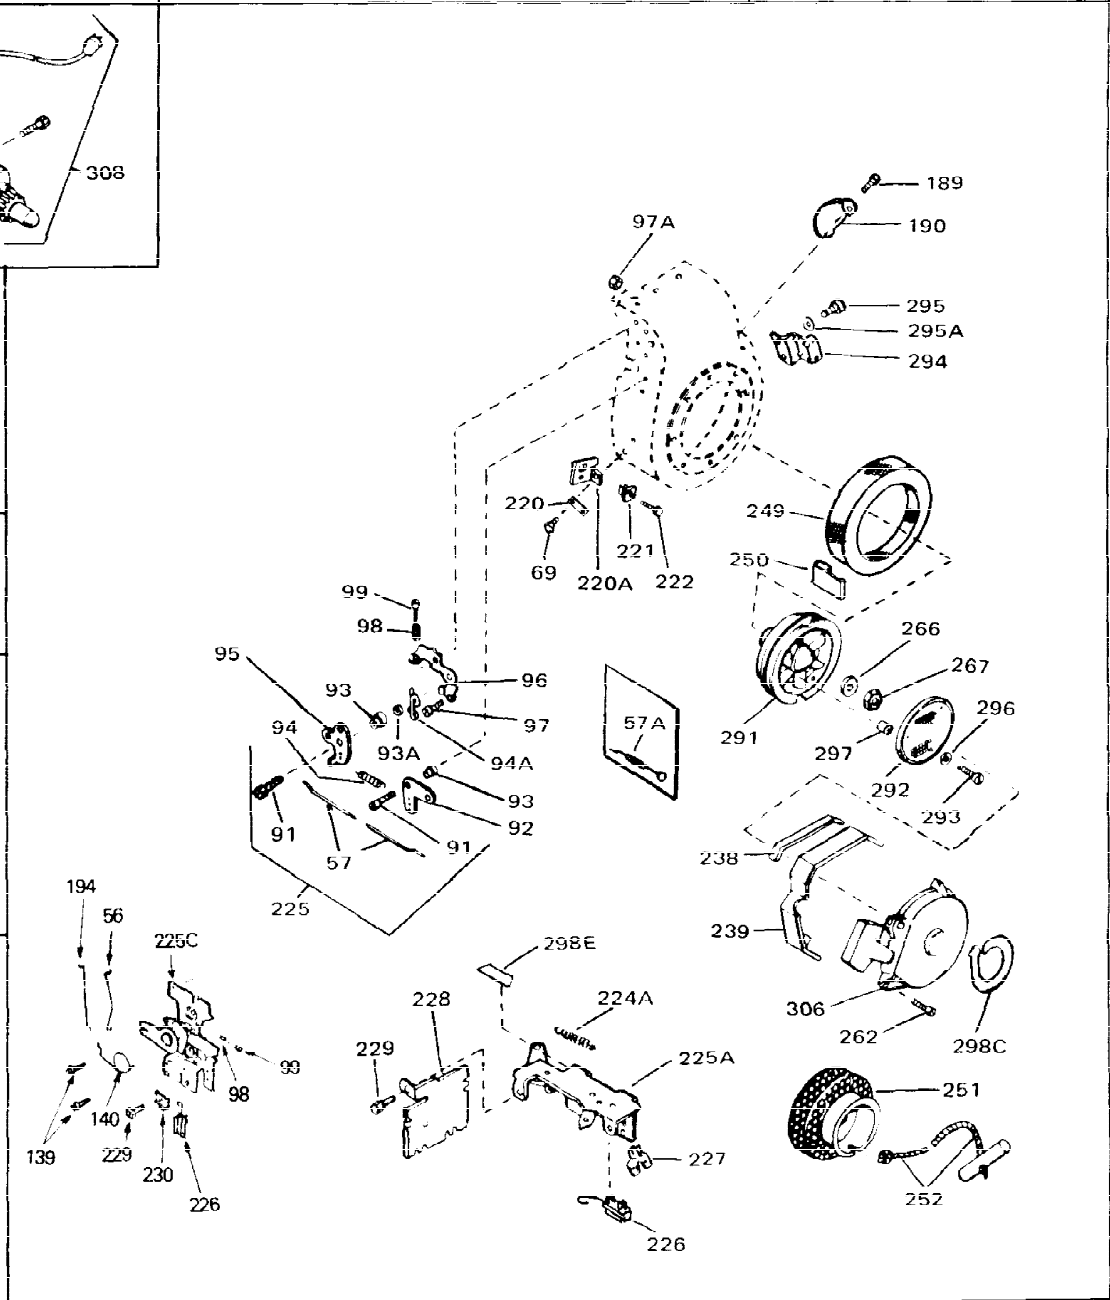

Ref #	Part Number	Qty	Description
36	650694A	0	Screw, Hex flange hd., 5/16-18 x 2
36	650695A	0	Screw, Hex flange hd., 5/16-18 x 2-1/4
36	650697A	0	Screw, Hex flange hd., 5/16-18 x 2-1/2
37	650128	0	Screw
37	650597	0	Screw, Hex washer hd., 10-24 x 5/8
37A	27261	0	Washer, Flat
41	28425	0	Cover, Valve chamber
56	31710	0	Link, Throttle
69	29747A	0	Screw
98	28569	0	Spring, Compression
98	31342	0	Spring, Compression
98	32924	0	Spring, Compression
99	650688	0	Screw, Hex hd., 10-32 x 1-5/16" (Drilled
99	29500	0	Screw, Fil. hd. mach., Sems, 8-32 x 3/4
99	650549	0	Screw
182	32683	0	Gasket, Fuel pump
183	32955	0	Cover, Fuel pump pad
184	9556	0	Plug, Oil drain (Sq. hd. pipe, 1/8-27)
185	30688	0	Screw, Hex hd. Sems, 1/4-20 x 1/2
225	730152	0	Control Assy., Speed
226	610973	0	Terminal Assy.
227	33177	0	Terminal
229	28942	0	Screw
230	27793	0	Clip, Conduit
251	28301	0	Pulley, Starter
252	590343	0	Rope & Handle Assy., Starter
266	650815	0	Washer, Belleville
267	8115	0	Nut, Hex
305	33018	0	Harness, Adapter
308	32386	0	Starter Motor Kit (110-120 Volt)
308	32901	0	Starter Motor Kit (110-120 Volt)
308	33328	0	Starter Motor Kit (110-120 Volt)
308	33328A	0	Starter Motor Kit (110-120 Volt)
308	33518	0	Starter Motor Kit (110-120 Volt)
308	33518A	0	Starter Motor Kit (110-120 Volt)
308	33518B	0	Starter Motor Kit (110-120 Volt)
309	30811A	0	Flywheel