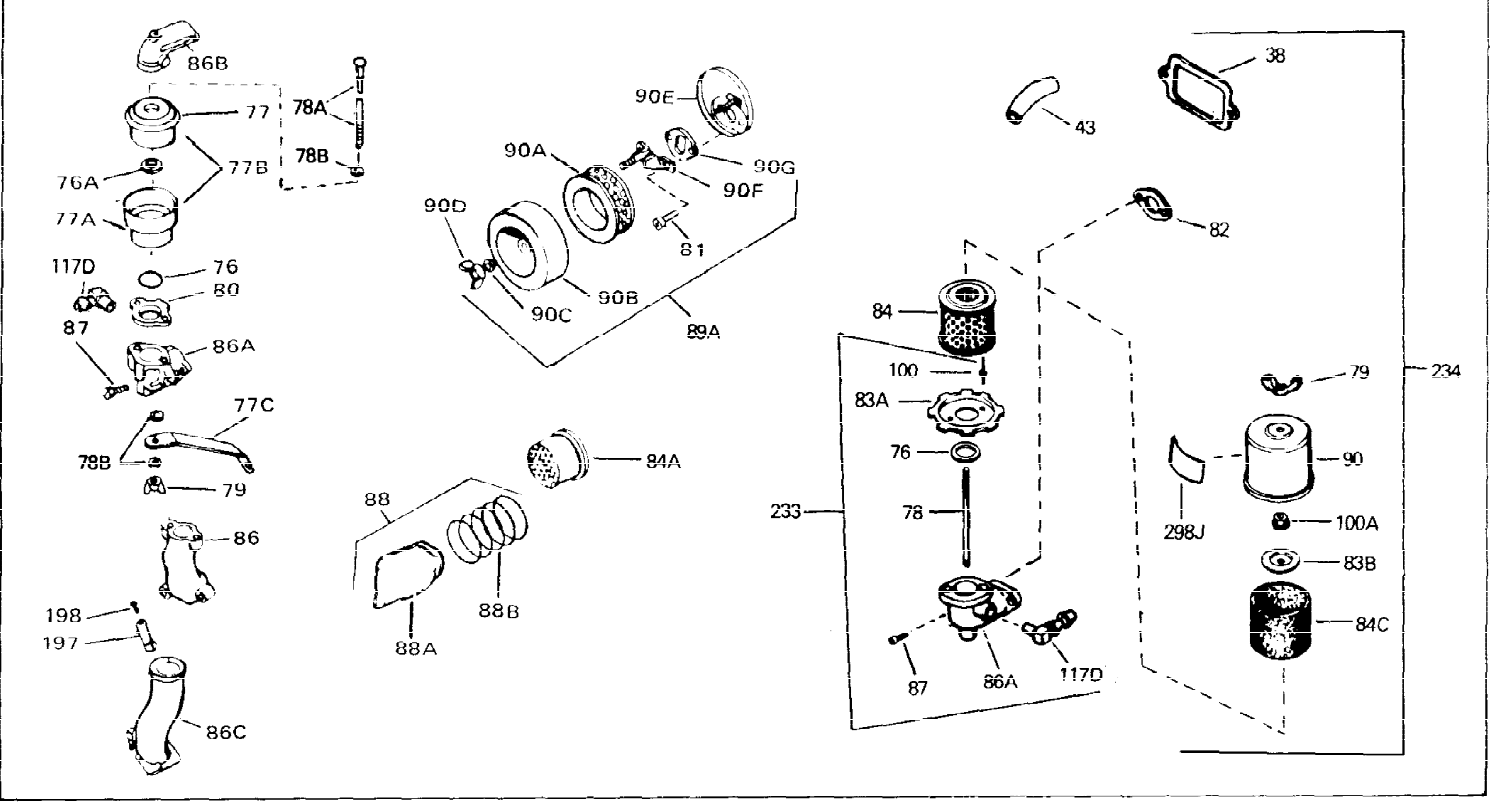

Ref #	Part Number	Qty	Description
35	26073	0	Washer, Connecting rod bolt
35	650570	0	Washer, Flat
35	650691	0	Washer, Flat
36	650694A	0	Screw, Hex flange hd., 5/16-18 x 2
36	650695A	0	Screw, Hex flange hd., 5/16-18 x 2-1/4
36	650697A	0	Screw, Hex flange hd., 5/16-18 x 2-1/2
38	27896	0	Gasket, Breather cover
43	27627	0	Tube, Breather
81	28820	0	Screw
81	30196	0	Screw
81	650521	0	Screw
82	27272	0	Gasket, Air cleaner
86A	34697	0	Elbow, Air cleaner
89A	730128	0	Cleaner Assy., Air
111A	33353	0	Bracket, Lower fuel tank
112A	33352A	0	Bracket, Upper fuel tank
113A	650273	0	Screw
113	650561	0	Screw
117A	33351	0	Valve, Fuel shut-off
117B	33053	0	Valve, Fuel strainer & shut-off
118	33679	0	Bushing, Fuel fitting
121E	391026	0	Muffler
124A	33171	0	Screen, Muffler
124B	33185	0	Cover & Tube, Muffler
124	650578	0	Screw
125	27930	0	Gasket, Exhaust
134	31288	0	Muffler Adapter Kit
135	730130	0	Muffler Adapter Kit
136	6021A	0	Screw, Hex flange hd., 5/16-18 x 1-1/2
137	650697A	0	Screw, Hex flange hd., 5/16-18 x 2-1/2
138	30196	0	Screw
233	34819	0	Elbow Assy., Air cleaner
234	730561	0	Air Cleaner Kit, Dual Element upright,
273	650687	0	Screw, Pan hd. self-tap, 10-32 x 5/16