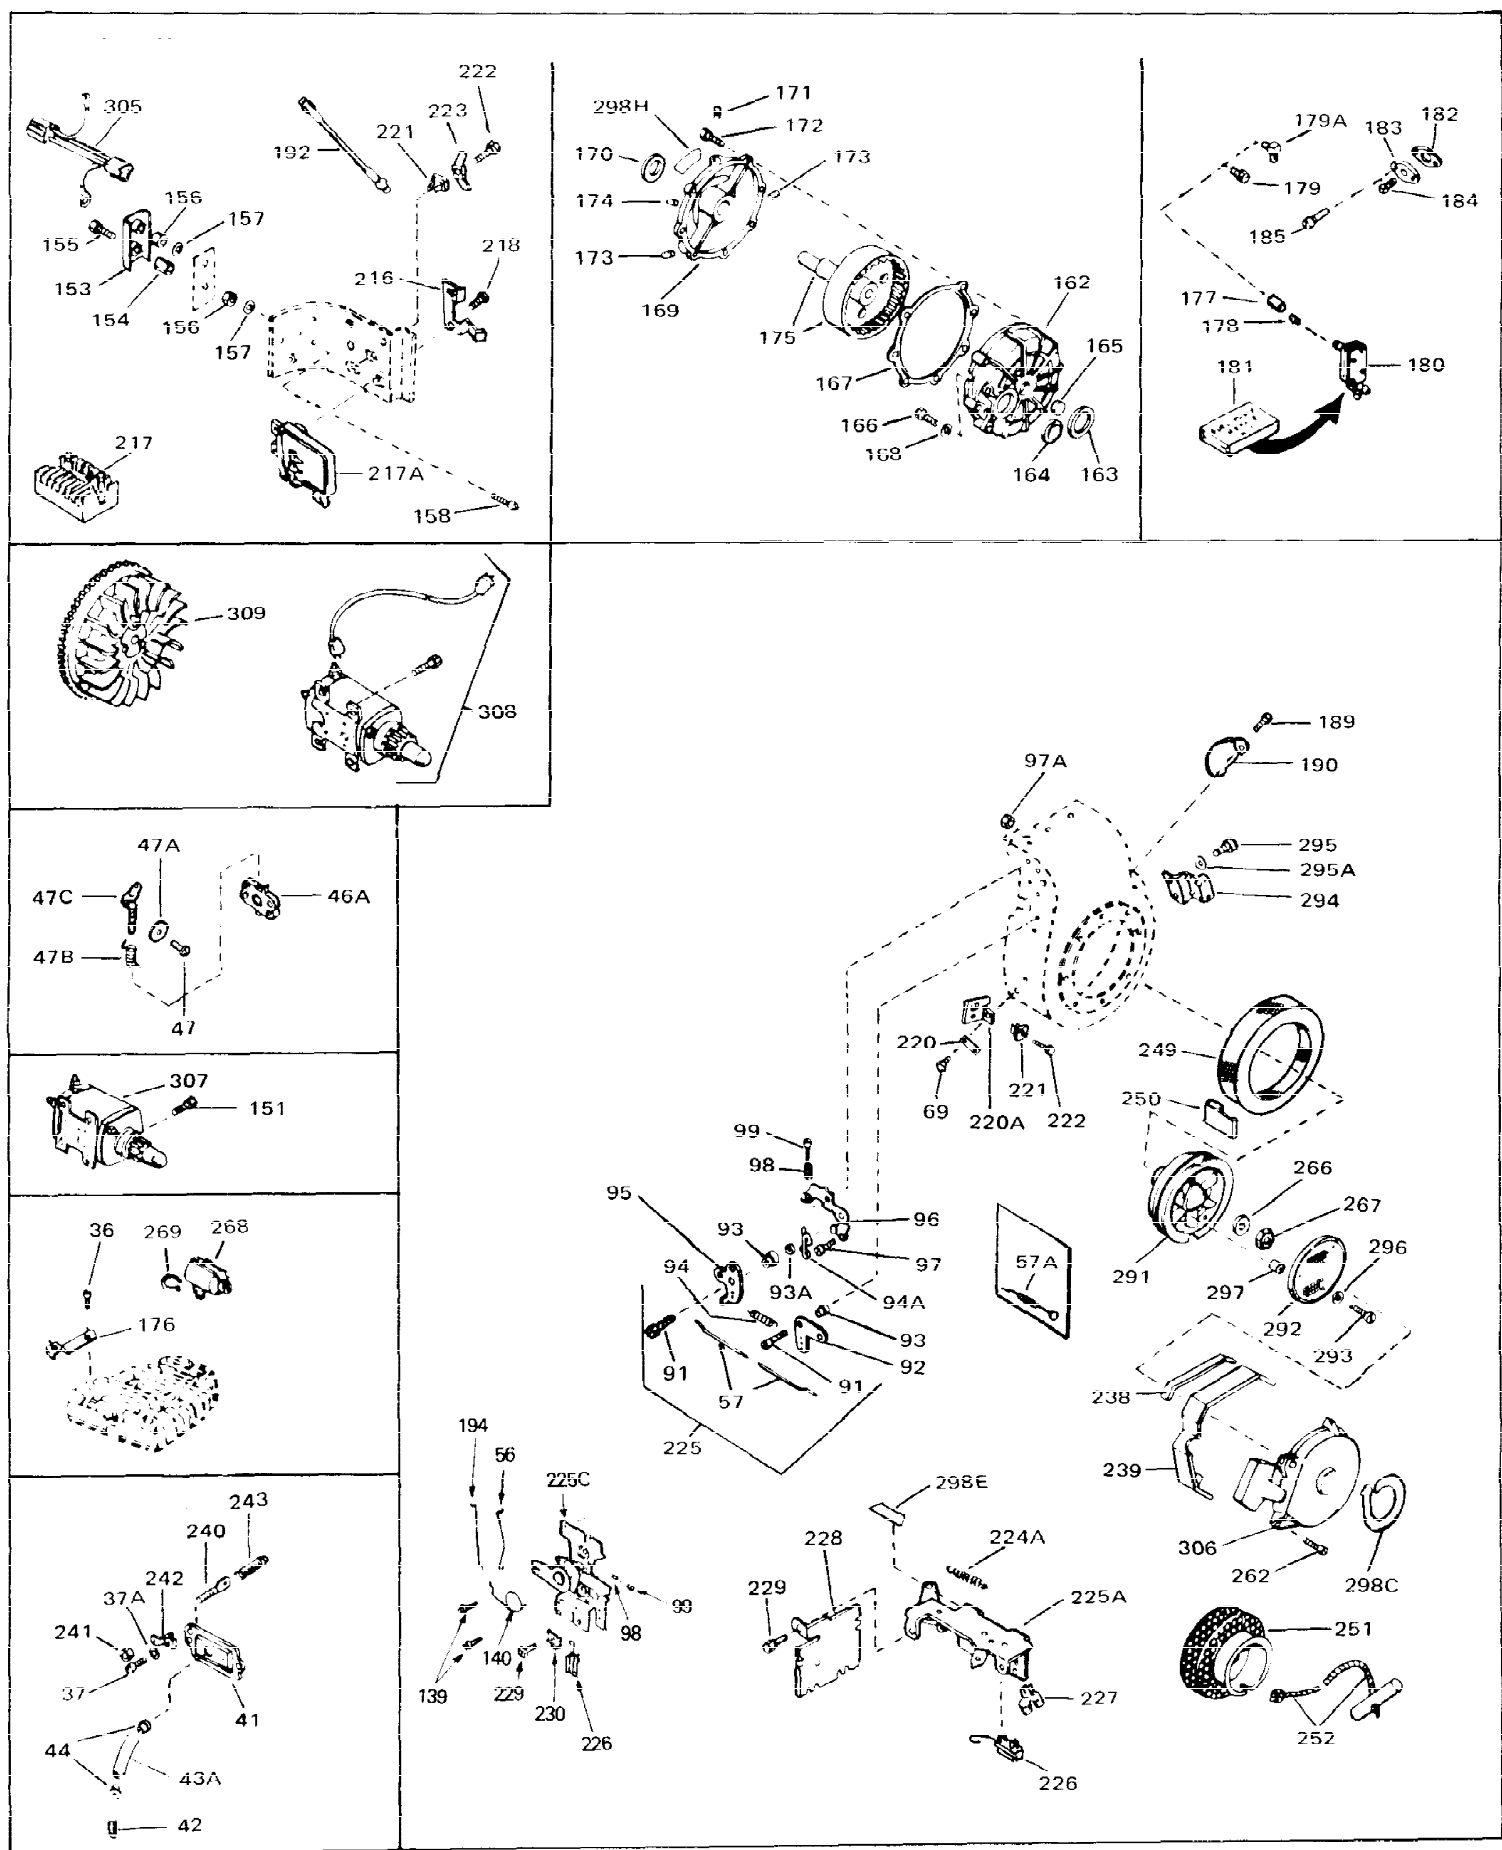

Ref #	Part Number	Qty	Description
36	650694A	0	Screw, Hex flange hd., 5/16-18 x 2
36	650695A	0	Screw, Hex flange hd., 5/16-18 x 2-1/4
36	650697A	0	Screw, Hex flange hd., 5/16-18 x 2-1/2
37	650128	0	Screw
37	650597	0	Screw, Hex washer hd., 10-24 x 5/8
37A	27261	0	Washer, Flat
41	28425	0	Cover, Valve chamber
56	31710	0	Link, Throttle
69	29747A	0	Screw
98	32924	0	Spring, Compression
98	28569	0	Spring, Compression
98	31342	0	Spring, Compression
99	29500	0	Screw, Fil. hd. mach., Sems, 8-32 x 3/4
99	650549	0	Screw
99	650688	0	Screw, Hex hd., 10-32 x 1-5/16" (Drilled
182	32683	0	Gasket, Fuel pump
183	32955	0	Cover, Fuel pump pad
184	9556	0	Plug, Oil drain (Sq. hd. pipe, 1/8-27)
185	30688	0	Screw, Hex hd. Sems, 1/4-20 x 1/2
225	730152	0	Control Assy., Speed
226	610973	0	Terminal Assy.
227	33177	0	Terminal
262	29716	0	Screw
266	650815	0	Washer, Belleville
267	8115	0	Nut, Hex
305	33018	0	Harness, Adapter
306	590420	0	Starter, Rewind
308	32386	0	Starter Motor Kit (110-120 Volt)
308	32901	0	Starter Motor Kit (110-120 Volt)
308	33328	0	Starter Motor Kit (110-120 Volt)
308	33328A	0	Starter Motor Kit (110-120 Volt)
308	33518	0	Starter Motor Kit (110-120 Volt)
308	33518A	0	Starter Motor Kit (110-120 Volt)
308	33518B	0	Starter Motor Kit (110-120 Volt)
309	30811A	0	Flywheel