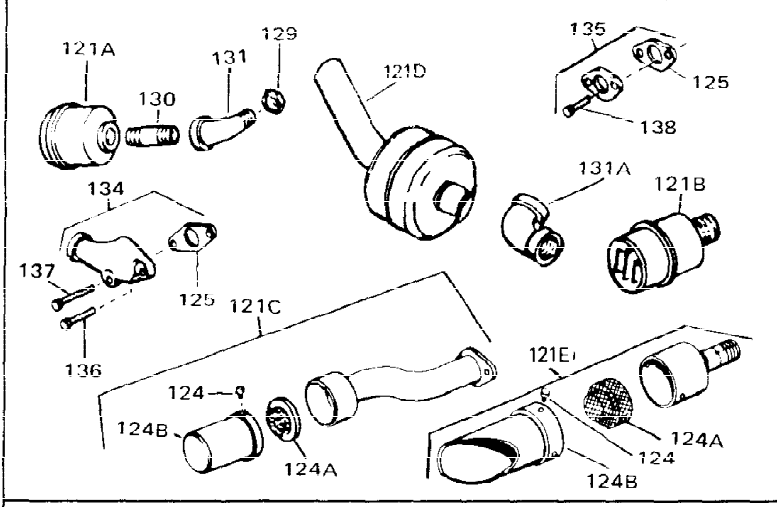

Ref #	Part Number	Qty	Description
35	26073	0	Washer, Connecting rod bolt
35	650570	0	Washer, Flat
35	650691	0	Washer, Flat
36	650694A	0	Screw, Hex flange hd., 5/16-18 x 2
36	650695A	0	Screw, Hex flange hd., 5/16-18 x 2-1/4
36	650697A	0	Screw, Hex flange hd., 5/16-18 x 2-1/2
38	27896	0	Gasket, Breather cover
43	27627	0	Tube, Breather
81	28820	0	Screw
81	30196	0	Screw
81	650521	0	Screw
82	27272	0	Gasket, Air cleaner
86A	34697	0	Elbow, Air cleaner
89A	730128	0	Cleaner Assy., Air
111A	33353	0	Bracket, Lower fuel tank
112A	33352A	0	Bracket, Upper fuel tank
113A	650273	0	Screw
113	650561	0	Screw
117A	33351	0	Valve, Fuel shut-off
117B	33053	0	Valve, Fuel strainer & shut-off
118	33679	0	Bushing, Fuel fitting
121E	391026	0	Muffler
124A	33171	0	Screen, Muffler
124B	33185	0	Cover & Tube, Muffler
124	650578	0	Screw
125	27930	0	Gasket, Exhaust
134	31288	0	Muffler Adapter Kit
135	730130	0	Muffler Adapter Kit
136	6021A	0	Screw, Hex flange hd., 5/16-18 x 1-1/2
137	650697A	0	Screw, Hex flange hd., 5/16-18 x 2-1/2
138	30196	0	Screw
233	34819	0	Elbow Assy., Air cleaner
234	730561	0	Air Cleaner Kit, Dual Element upright,
273	650687	0	Screw, Pan hd. self-tap, 10-32 x 5/16