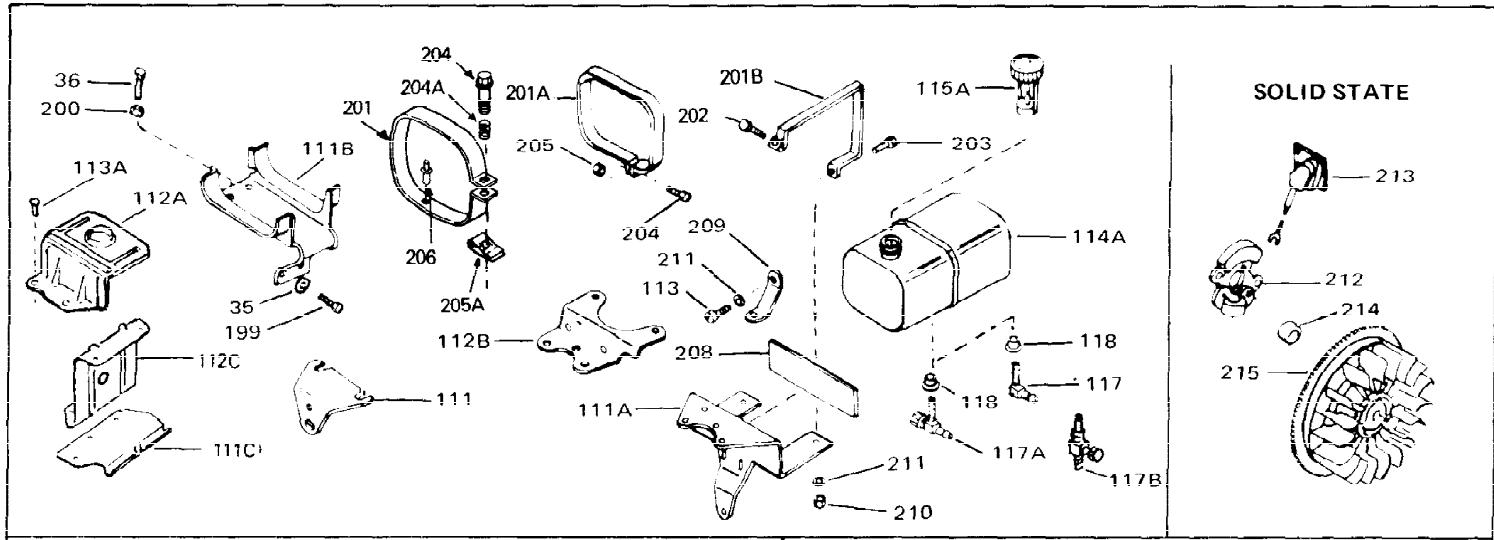

Ref #	Part Number	Qty	Description
35	26073	0	Washer, Connecting rod bolt
35	650570	0	Washer, Flat
35	650691	0	Washer, Flat
36	650694A	0	Screw, Hex flange hd., 5/16-18 x 2
36	650695A	0	Screw, Hex flange hd., 5/16-18 x 2-1/4
36	650697A	0	Screw, Hex flange hd., 5/16-18 x 2-1/2
38	27896	0	Gasket, Breather cover
43	27627	0	Tube, Breather
81	28820	0	Screw
81	30196	0	Screw
81	650521	0	Screw
82	27272	0	Gasket, Air cleaner
86A	34697	0	Elbow, Air cleaner
89A	730128	0	Cleaner Assy., Air
111A	33353	0	Bracket, Lower fuel tank
112A	33352A	0	Bracket, Upper fuel tank
113A	650273	0	Screw
113	650561	0	Screw
117A	33351	0	Valve, Fuel shut-off
117B	33053	0	Valve, Fuel strainer & shut-off
118	33679	0	Bushing, Fuel fitting
121E	391026	0	Muffler
124A	33171	0	Screen, Muffler
124B	33185	0	Cover & Tube, Muffler
124	650578	0	Screw
125	27930	0	Gasket, Exhaust
134	31288	0	Muffler Adapter Kit
135	730130	0	Muffler Adapter Kit
136	6021A	0	Screw, Hex flange hd., 5/16-18 x 1-1/2
137	650697A	0	Screw, Hex flange hd., 5/16-18 x 2-1/2
138	30196	0	Screw
233	34819	0	Elbow Assy., Air cleaner
234	730561	0	Air Cleaner Kit, Dual Element upright,
273	650687	0	Screw, Pan hd. self-tap, 10-32 x 5/16