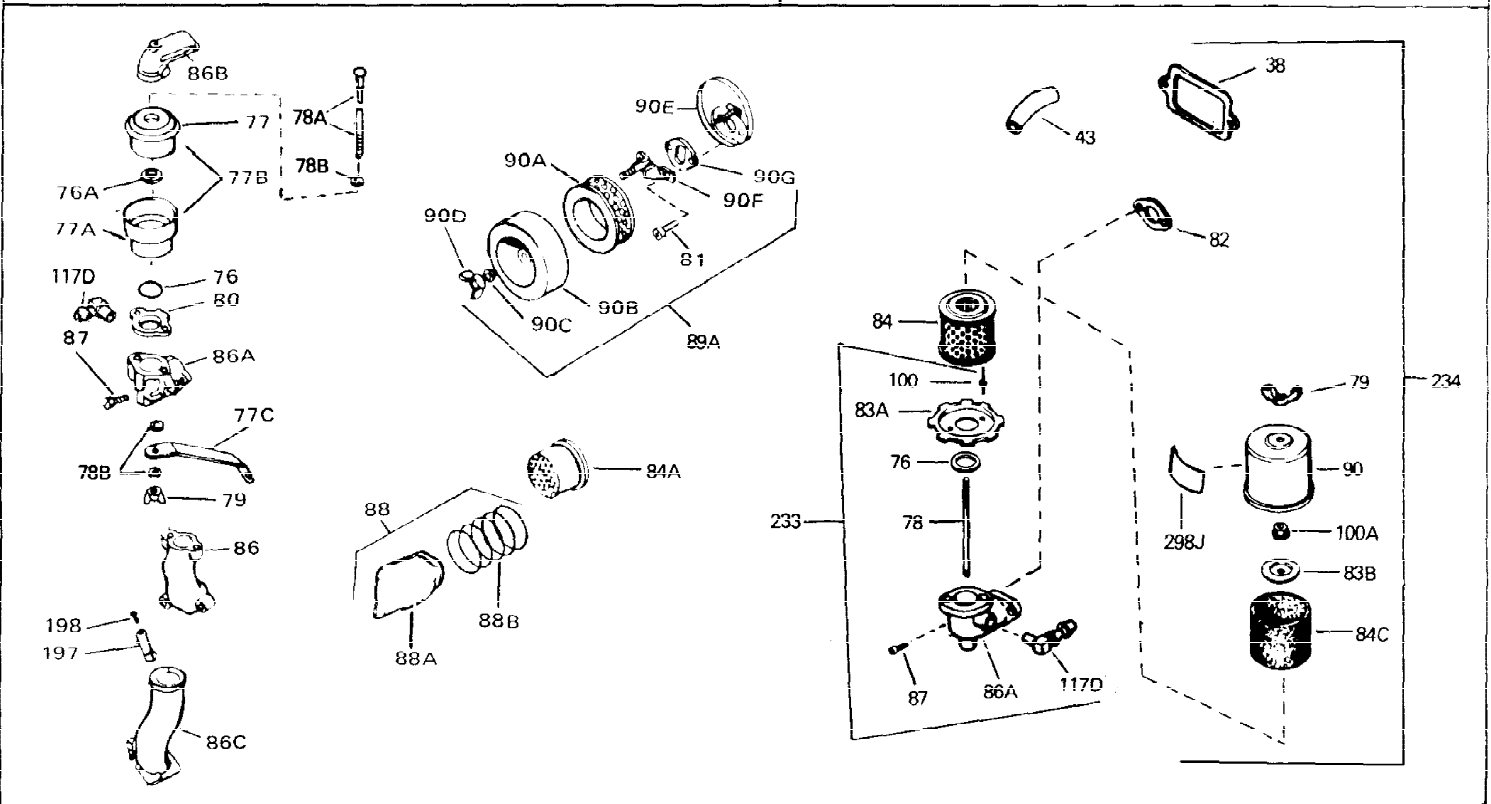

Ref #	Part Number	Qty	Description
35	26073	0	Washer, Connecting rod bolt
35	650570	0	Washer, Flat
35	650691	0	Washer, Flat
36	650694A	0	Screw, Hex flange hd., 5/16-18 x 2
36	650695A	0	Screw, Hex flange hd., 5/16-18 x 2-1/4
36	650697A	0	Screw, Hex flange hd., 5/16-18 x 2-1/2
38	27896	0	Gasket, Breather cover
43	27627	0	Tube, Breather
81	28820	0	Screw
81	30196	0	Screw
81	650521	0	Screw
82	27272	0	Gasket, Air cleaner
86A	34697	0	Elbow, Air cleaner
89A	730128	0	Cleaner Assy., Air
111A	31694	0	Bracket, Fuel tank
113	650561	0	Screw
117	28584	0	Strainer & Elbow
117B	33053	0	Valve, Fuel strainer & shut-off
121E	391026	0	Muffler
124A	33171	0	Screen, Muffler
124B	33185	0	Cover & Tube, Muffler
124	650578	0	Screw
125	27930	0	Gasket, Exhaust
134	31288	0	Muffler Adapter Kit
135	730130	0	Muffler Adapter Kit
136	6021A	0	Screw, Hex flange hd., 5/16-18 x 1-1/2
137	650697A	0	Screw, Hex flange hd., 5/16-18 x 2-1/2
138	30196	0	Screw
201B	31697	0	Strap, Fuel tank
202	29212	0	Screw
203	6202	0	Screw
210	29752	0	Nut
233	34819	0	Elbow Assy., Air cleaner
234	730561	0	Air Cleaner Kit, Dual Element upright,
273	650687	0	Screw, Pan hd. self-tap, 10-32 x 5/16