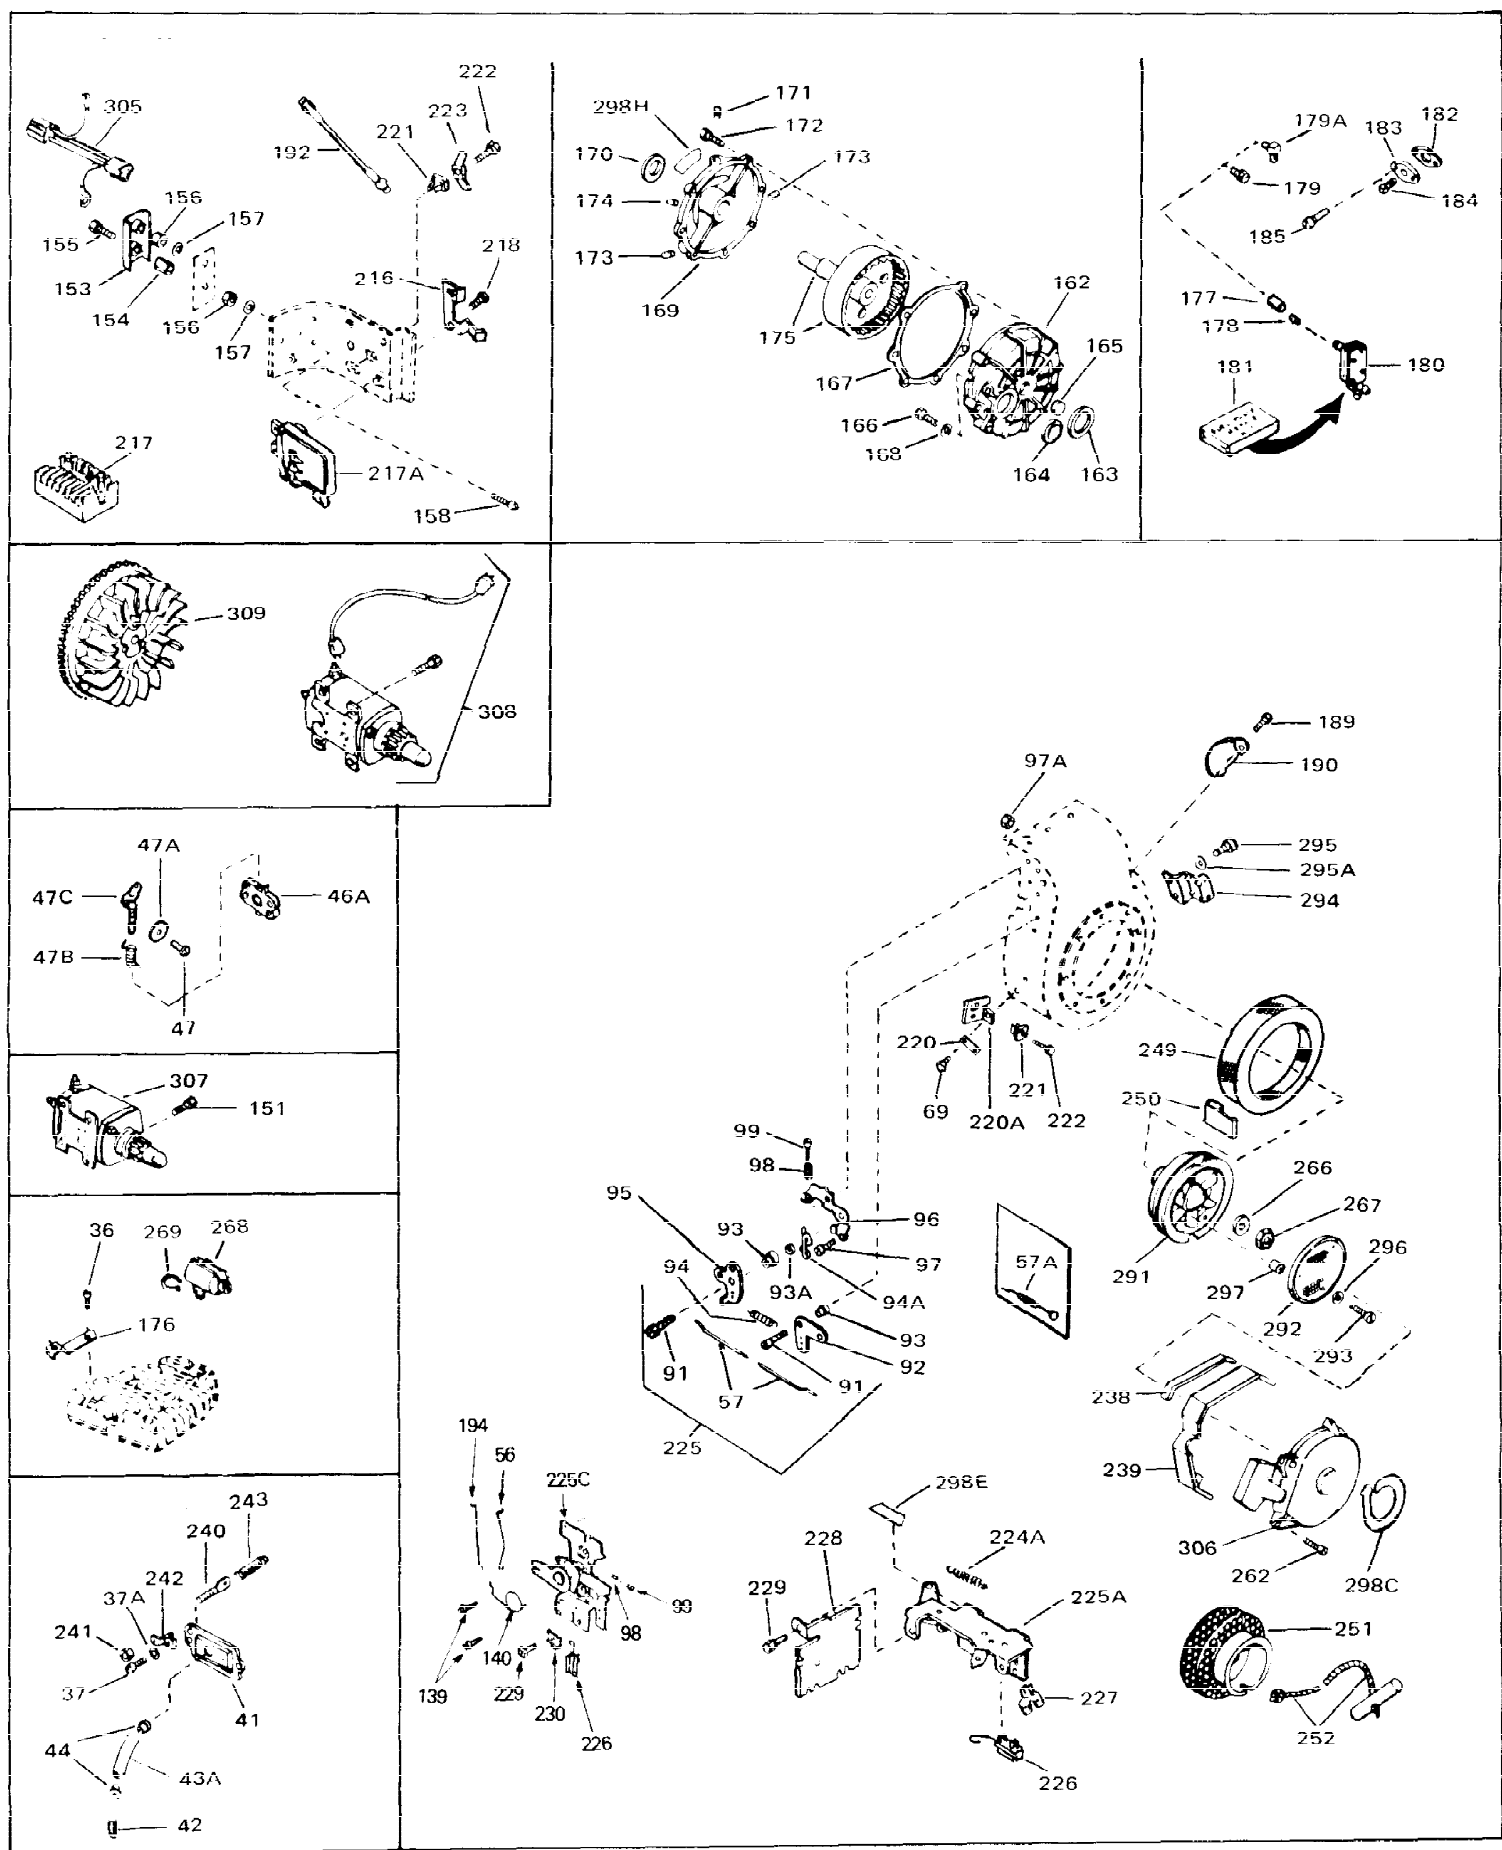

Ref #	Part Number	Qty	Description
36	650694A	0	Screw, Hex flange hd., 5/16-18 x 2
36	650695A	0	Screw, Hex flange hd., 5/16-18 x 2-1/4
36	650697A	0	Screw, Hex flange hd., 5/16-18 x 2-1/2
37	650128	0	Screw
37	650597	0	Screw, Hex washer hd., 10-24 x 5/8
37A	27261	0	Washer, Flat
41	28425	0	Cover, Valve chamber
56	31710	0	Link, Throttle
69	29747A	0	Screw
98	28569	0	Spring, Compression
98	31342	0	Spring, Compression
98	32924	0	Spring, Compression
99	650688	0	Screw, Hex hd., 10-32 x 1-5/16" (Drilled
99	29500	0	Screw, Fil. hd. mach., Sems, 8-32 x 3/4
99	650549	0	Screw
182	32683	0	Gasket, Fuel pump
183	32955	0	Cover, Fuel pump pad
184	9556	0	Plug, Oil drain (Sq. hd. pipe, 1/8-27)
185	30688	0	Screw, Hex hd. Sems, 1/4-20 x 1/2
225	730152	0	Control Assy., Speed
226	610973	0	Terminal Assy.
227	33177	0	Terminal
229	28942	0	Screw
230	27793	0	Clip, Conduit
251	28301	0	Pulley, Starter
252	590343	0	Rope & Handle Assy., Starter
266	650815	0	Washer, Belleville
267	8115	0	Nut, Hex
305	33018	0	Harness, Adapter
308	32386	0	Starter Motor Kit (110-120 Volt)
308	32901	0	Starter Motor Kit (110-120 Volt)
308	33328	0	Starter Motor Kit (110-120 Volt)
308	33328A	0	Starter Motor Kit (110-120 Volt)
308	33518	0	Starter Motor Kit (110-120 Volt)
308	33518A	0	Starter Motor Kit (110-120 Volt)
308	33518B	0	Starter Motor Kit (110-120 Volt)
309	30811A	0	Flywheel