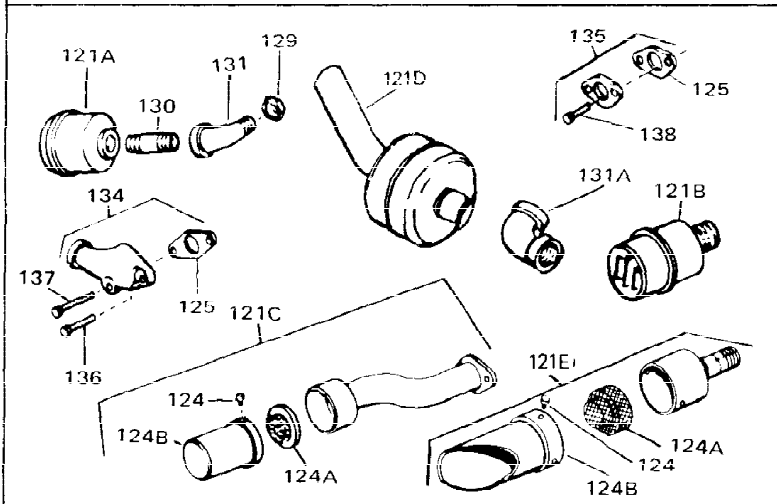

Ref #	Part Number	Qty	Description
35	26073	0	Washer, Connecting rod bolt
35	650570	0	Washer, Flat
35	650691	0	Washer, Flat
36	650694A	0	Screw, Hex flange hd., 5/16-18 x 2
36	650695A	0	Screw, Hex flange hd., 5/16-18 x 2-1/4
36	650697A	0	Screw, Hex flange hd., 5/16-18 x 2-1/2
38	27896	0	Gasket, Breather cover
43	27627	0	Tube, Breather
81	28820	0	Screw
81	30196	0	Screw
81	650521	0	Screw
82	27272	0	Gasket, Air cleaner
84A	31700	0	Element, Air cleaner
86A	34697	0	Elbow, Air cleaner
89A	730128	0	Cleaner Assy., Air
111B	34823	0	Bracket, Lower fuel tank
113	30688	0	Screw, Hex hd. Sems, 1/4-20 x 1/2
114A	33050	0	Tank Assy., Fuel (Dual kerosene & gas) (6
117A	29683	0	Strainer & Shut-off
117B	33053	0	Valve, Fuel strainer & shut-off
121E	391026	0	Muffler
124A	33171	0	Screen, Muffler
124B	33185	0	Cover & Tube, Muffler
124	650578	0	Screw
125	27930	0	Gasket, Exhaust
134	31288	0	Muffler Adapter Kit
135	730130	0	Muffler Adapter Kit
136	6021A	0	Screw, Hex flange hd., 5/16-18 x 1-1/2
137	650697A	0	Screw, Hex flange hd., 5/16-18 x 2-1/2
138	30196	0	Screw
199	29212	0	Screw
200	650570	0	Washer, Flat
201A	31979	0	Strap, Fuel tank
204	650451	0	Screw
205	650456	0	Nut, Lock
233	34819	0	Elbow Assy., Air cleaner
234	730561	0	Air Cleaner Kit, Dual Element upright,
273	650687	0	Screw, Pan hd. self-tap, 10-32 x 5/16