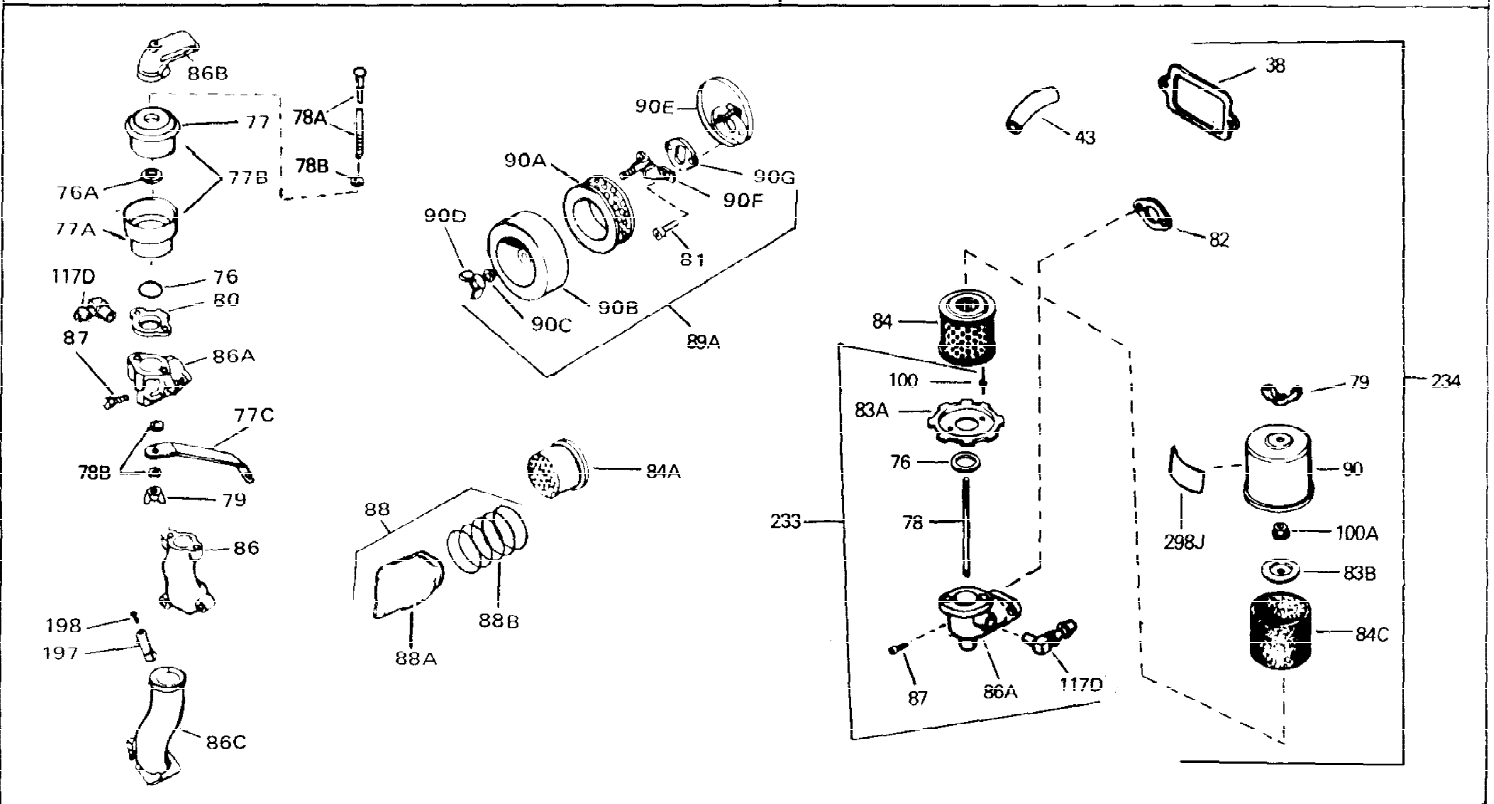

Ref #	Part Number	Qty	Description
35	26073	0	Washer, Connecting rod bolt
35	650570	0	Washer, Flat
35	650691	0	Washer, Flat
36	650694A	0	Screw, Hex flange hd., 5/16-18 x 2
36	650695A	0	Screw, Hex flange hd., 5/16-18 x 2-1/4
36	650697A	0	Screw, Hex flange hd., 5/16-18 x 2-1/2
38	27896	0	Gasket, Breather cover
43	27627	0	Tube, Breather
81	28820	0	Screw
81	30196	0	Screw
81	650521	0	Screw
82	27272	0	Gasket, Air cleaner
84A	31700	0	Element, Air cleaner
86A	34697	0	Elbow, Air cleaner
89A	730128	0	Cleaner Assy., Air
111B	34823	0	Bracket, Lower fuel tank
113	30688	0	Screw, Hex hd. Sems, 1/4-20 x 1/2
114A	33050	0	Tank Assy., Fuel (Dual kerosene & gas) (6
117A	29683	0	Strainer & Shut-off
117B	33053	0	Valve, Fuel strainer & shut-off
121E	391026	0	Muffler
124A	33171	0	Screen, Muffler
124B	33185	0	Cover & Tube, Muffler
124	650578	0	Screw
125	27930	0	Gasket, Exhaust
134	31288	0	Muffler Adapter Kit
135	730130	0	Muffler Adapter Kit
136	6021A	0	Screw, Hex flange hd., 5/16-18 x 1-1/2
137	650697A	0	Screw, Hex flange hd., 5/16-18 x 2-1/2
138	30196	0	Screw
199	29212	0	Screw
200	650570	0	Washer, Flat
201A	31979	0	Strap, Fuel tank
204	650451	0	Screw
205	650456	0	Nut, Lock
233	34819	0	Elbow Assy., Air cleaner
234	730561	0	Air Cleaner Kit, Dual Element upright,
273	650687	0	Screw, Pan hd. self-tap, 10-32 x 5/16