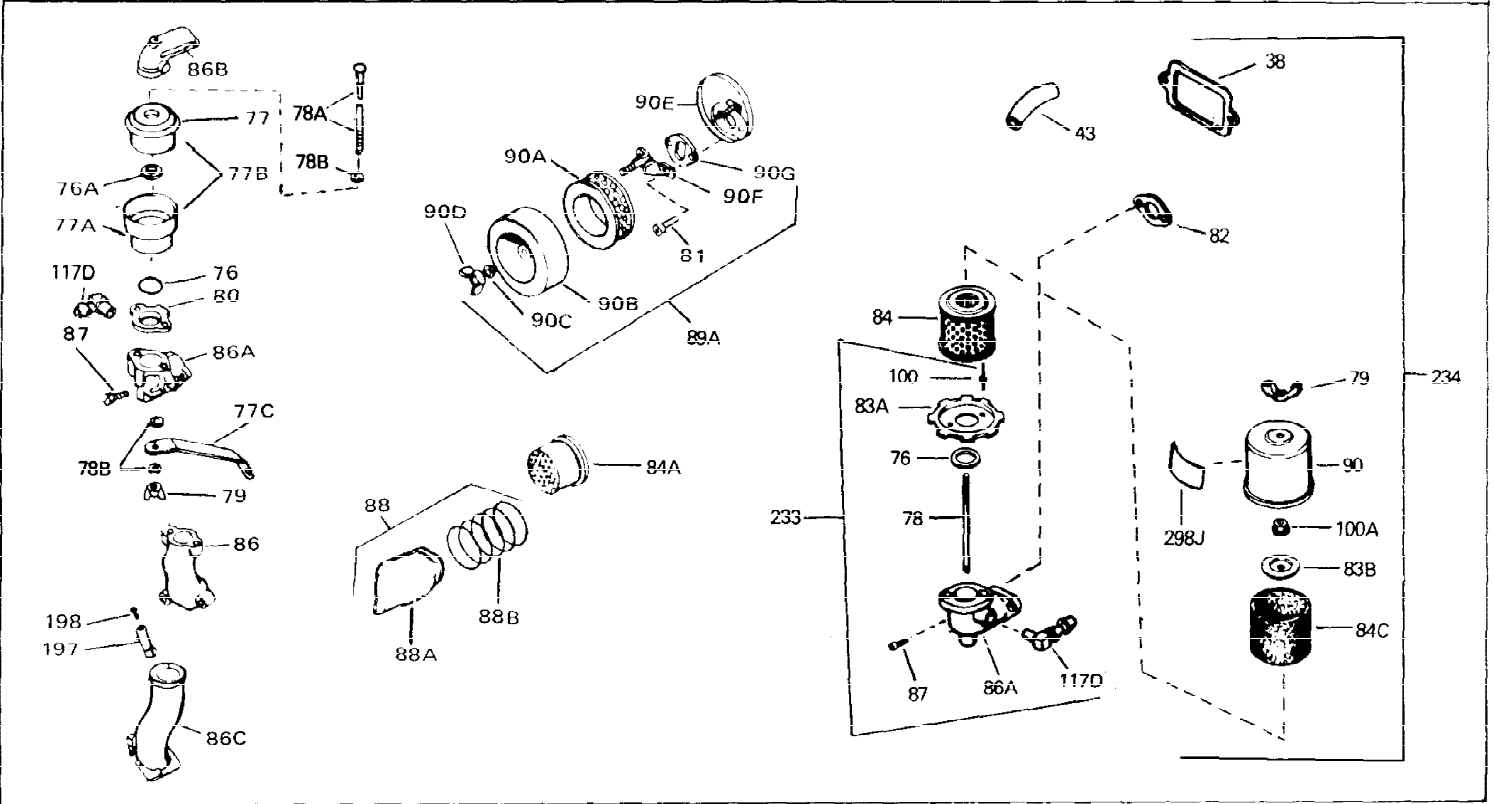

Ref #	Part Number	Qty	Description
35	26073	0	Washer, Connecting rod bolt
35	650570	0	Washer, Flat
35	650691	0	Washer, Flat
36	650694A	0	Screw, Hex flange hd., 5/16-18 x 2
36	650695A	0	Screw, Hex flange hd., 5/16-18 x 2-1/4
36	650697A	0	Screw, Hex flange hd., 5/16-18 x 2-1/2
38	27896	0	Gasket, Breather cover
43	27627	0	Tube, Breather
81	28820	0	Screw
81	30196	0	Screw
81	650521	0	Screw
82	27272	0	Gasket, Air cleaner
86A	34697	0	Elbow, Air cleaner
89A	730128	0	Cleaner Assy., Air
111A	31694	0	Bracket, Fuel tank
113	650561	0	Screw
117	28584	0	Strainer & Elbow
117B	33053	0	Valve, Fuel strainer & shut-off
121E	391026	0	Muffler
124A	33171	0	Screen, Muffler
124B	33185	0	Cover & Tube, Muffler
124	650578	0	Screw
125	27930	0	Gasket, Exhaust
134	31288	0	Muffler Adapter Kit
135	730130	0	Muffler Adapter Kit
136	6021A	0	Screw, Hex flange hd., 5/16-18 x 1-1/2
137	650697A	0	Screw, Hex flange hd., 5/16-18 x 2-1/2
138	30196	0	Screw
201B	31697	0	Strap, Fuel tank
202	29212	0	Screw
203	6202	0	Screw
210	29752	0	Nut
233	34819	0	Elbow Assy., Air cleaner
234	730561	0	Air Cleaner Kit, Dual Element upright,
273	650687	0	Screw, Pan hd. self-tap, 10-32 x 5/16