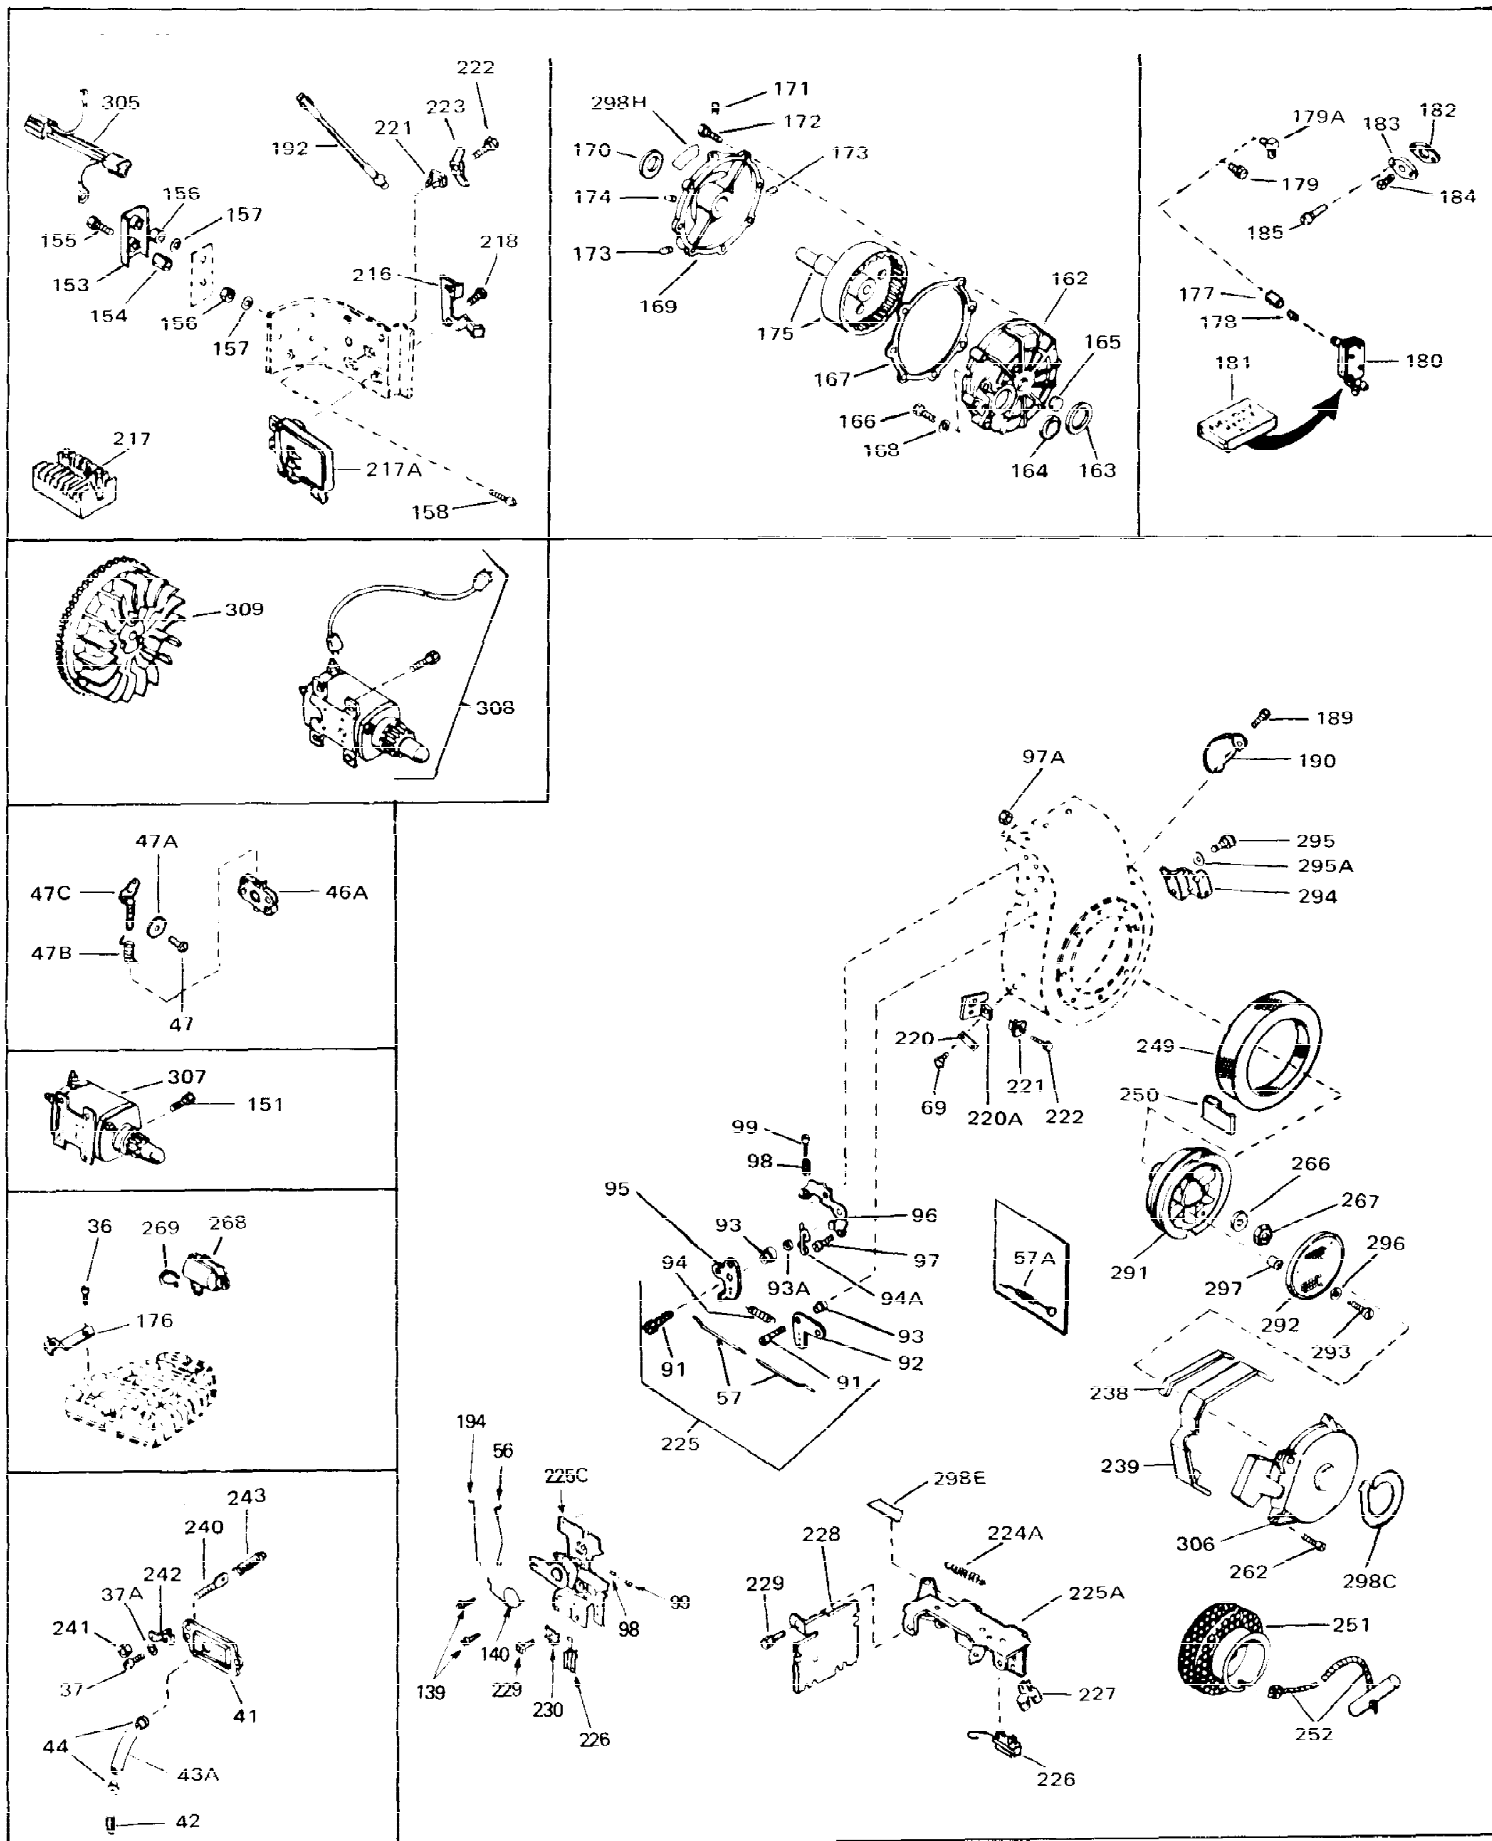

Ref #	Part Number	Qty	Description
36	650694A	0	Screw, Hex flange hd., 5/16-18 x 2
36	650695A	0	Screw, Hex flange hd., 5/16-18 x 2-1/4
36	650697A	0	Screw, Hex flange hd., 5/16-18 x 2-1/2
37	650128	0	Screw
37	650597	0	Screw, Hex washer hd., 10-24 x 5/8
37A	27261	0	Washer, Flat
41	28425	0	Cover, Valve chamber
56	31710	0	Link, Throttle
69	29747A	0	Screw
98	28569	0	Spring, Compression
98	31342	0	Spring, Compression
98	32924	0	Spring, Compression
99	29500	0	Screw, Fil. hd. mach., Sems, 8-32 x 3/4
99	650549	0	Screw
99	650688	0	Screw, Hex hd., 10-32 x 1-5/16" (Drilled
182	32683	0	Gasket, Fuel pump
183	32955	0	Cover, Fuel pump pad
184	9556	0	Plug, Oil drain (Sq. hd. pipe, 1/8-27)
185	30688	0	Screw, Hex hd. Sems, 1/4-20 x 1/2
225	730152	0	Control Assy., Speed
226	610973	0	Terminal Assy.
227	33177	0	Terminal
229	28942	0	Screw
230	27793	0	Clip, Conduit
262	29716	0	Screw
266	650815	0	Washer, Belleville
267	8115	0	Nut, Hex
305	33018	0	Harness, Adapter
306	590420	0	Starter, Rewind
308	32386	0	Starter Motor Kit (110-120 Volt)
308	32901	0	Starter Motor Kit (110-120 Volt)
308	33328	0	Starter Motor Kit (110-120 Volt)
308	33328A	0	Starter Motor Kit (110-120 Volt)
308	33518	0	Starter Motor Kit (110-120 Volt)
308	33518A	0	Starter Motor Kit (110-120 Volt)
308	33518B	0	Starter Motor Kit (110-120 Volt)
309	30811A	0	Flywheel