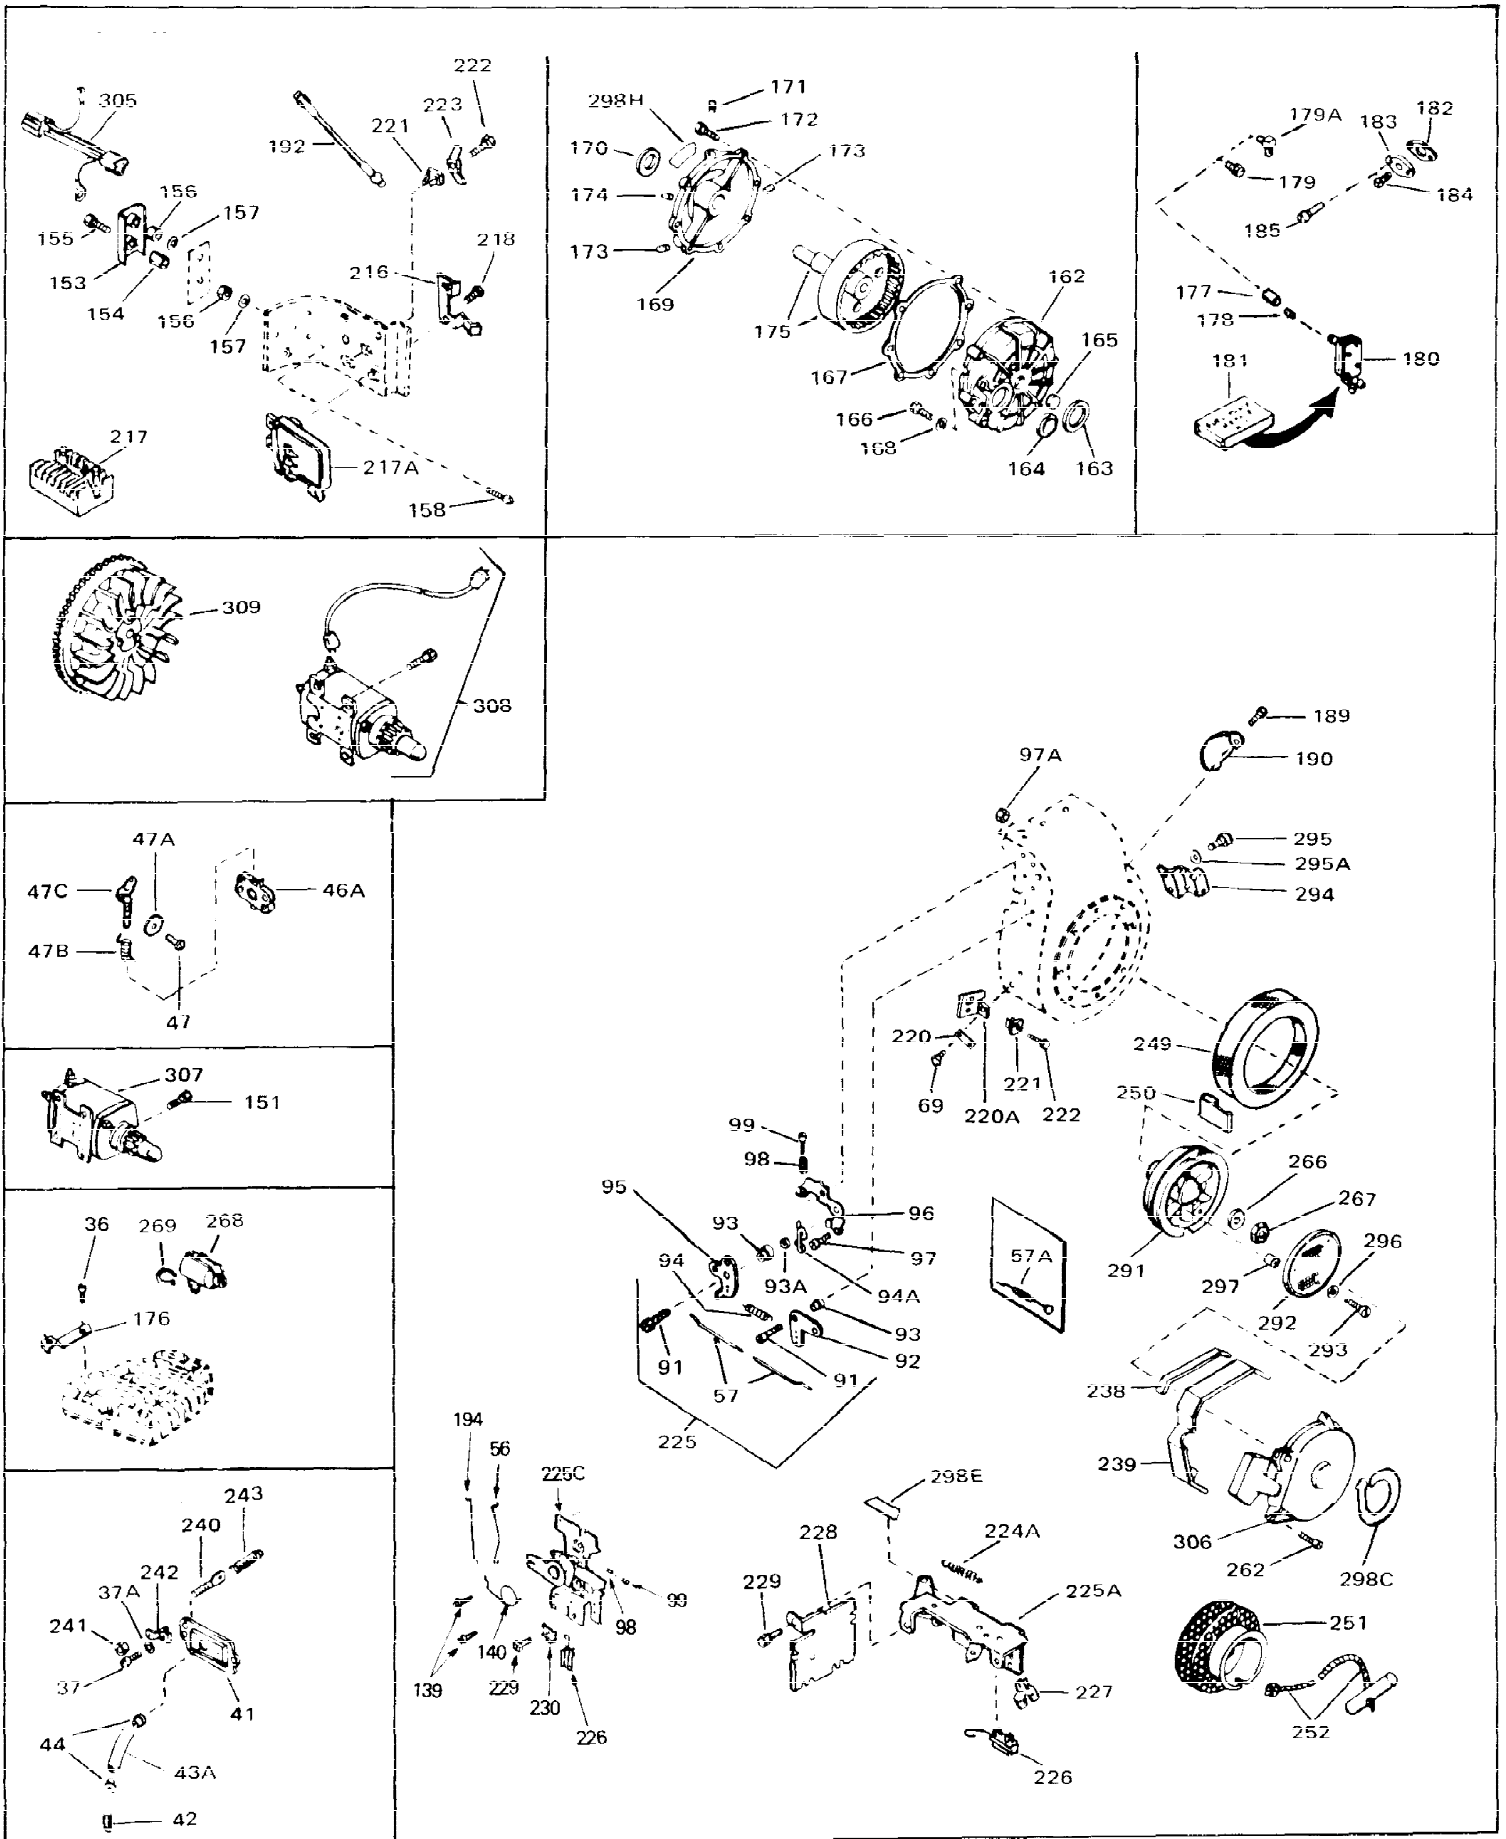

Ref #	Part Number	Qty	Description
36	650694A	0	Screw, Hex flange hd., 5/16-18 x 2
36	650695A	0	Screw, Hex flange hd., 5/16-18 x 2-1/4
36	650697A	0	Screw, Hex flange hd., 5/16-18 x 2-1/2
37	650128	0	Screw
37	650597	0	Screw, Hex washer hd., 10-24 x 5/8
37A	27261	0	Washer, Flat
41	28425	0	Cover, Valve chamber
56	30206	0	Link, Throttle
57	31879	0	Link, Governor lever to bellcrank
69	29747A	0	Screw
91	30312	0	Screw, Hex washer hd. Sems, 10-32 x 1/2
92	30712	0	Lever, Bellcrank
93A	28562	0	Bushing, Lever
93	29530	0	Bushing, Lever
94	30202	0	Spring, Extension
94A	32977	0	Spring, Torsion
95	30201A	0	Lever, Speed control
96	30199A	0	Bracket, Speed control
97A	33450	0	Nut, Lock
97	650399	0	Screw, Phil. fil. hd. Sems, 10-32 x 5/8
98	28569	0	Spring, Compression
98	31342	0	Spring, Compression
98	32924	0	Spring, Compression
99	29500	0	Screw, Fil. hd. mach., Sems, 8-32 x 3/4
99	650549	0	Screw
99	650688	0	Screw, Hex hd., 10-32 x 1-5/16" (Drilled
151	30688	0	Screw, Hex hd. Sems, 1/4-20 x 1/2
153	30064	0	Cover, Rectifier panel
154	30065	0	Nut, Long 5-40
155	30066	0	Screw
156	28728	0	Nut
157	28727	0	Lockwasher
158	28726	0	Screw, Phil. rd. hd., 5-40 x 9/16
176	30972	0	Bracket, Choke control
182	32683	0	Gasket, Fuel pump
183	32955	0	Cover, Fuel pump pad
184	9556	0	Plug, Oil drain (Sq. hd. pipe, 1/8-27)
185	30688	0	Screw, Hex hd. Sems, 1/4-20 x 1/2
221	28545	0	Grommet, Plastic
222	650643	0	Screw
223	33356	0	Terminal, Ground
225	730152	0	Control Assy., Speed
227	33177	0	Terminal
262	29716	0	Screw
266	650815	0	Washer, Belleville
267	8115	0	Nut, Hex
305	33018	0	Harness, Adapter
306	590420	0	Starter, Rewind
307	29965	0	Motor, Starter (12 Volt)
307	32468	0	Motor, Starter (12 Volt)
307	32468A	0	Motor, Starter (12 Volt)
307	32468B	0	Motor, Starter (12 Volt)
307	33606	0	Motor, Starter (12 Volt)
308	32386	0	Starter Motor Kit (110-120 Volt)
308	32901	0	Starter Motor Kit (110-120 Volt)