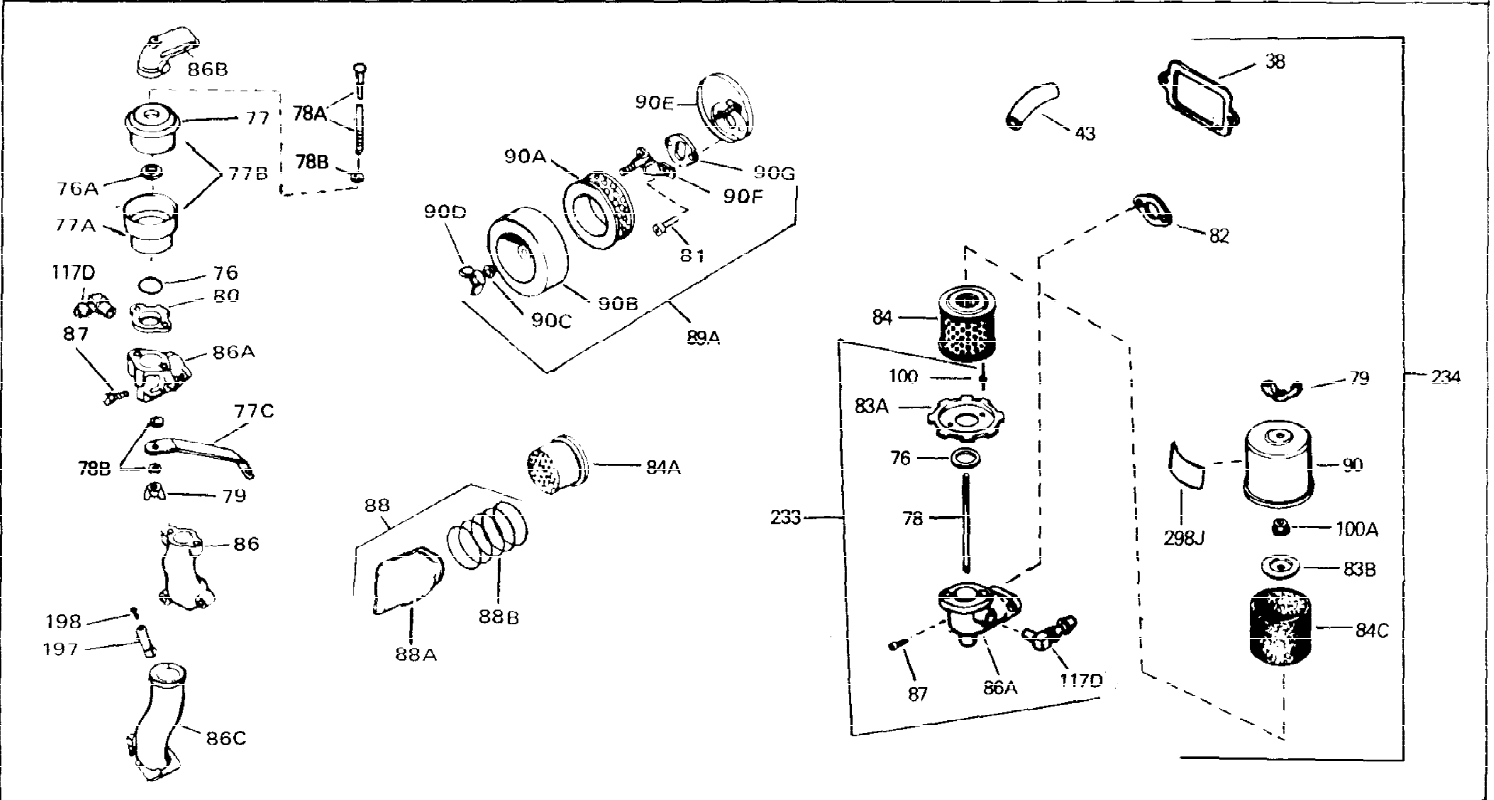

Ref #	Part Number	Qty	Description
35	26073	0	Washer, Connecting rod bolt
35	650570	0	Washer, Flat
35	650691	0	Washer, Flat
36	650694A	0	Screw, Hex flange hd., 5/16-18 x 2
36	650695A	0	Screw, Hex flange hd., 5/16-18 x 2-1/4
36	650697A	0	Screw, Hex flange hd., 5/16-18 x 2-1/2
38	27896	0	Gasket, Breather cover
43	27627	0	Tube, Breather
81	28820	0	Screw
81	30196	0	Screw
81	650521	0	Screw
82	27272	0	Gasket, Air cleaner
86A	34697	0	Elbow, Air cleaner
89A	730128	0	Cleaner Assy., Air
111A	33353	0	Bracket, Lower fuel tank
112A	33352A	0	Bracket, Upper fuel tank
113A	650273	0	Screw
113	650561	0	Screw
117B	33053	0	Valve, Fuel strainer & shut-off
117	33395	0	Fitting, Fuel line
118	33679	0	Bushing, Fuel fitting
121B	31287	0	Muffler
121E	391026	0	Muffler
124A	33171	0	Screen, Muffler
124B	33185	0	Cover & Tube, Muffler
124	650578	0	Screw
125	27930	0	Gasket, Exhaust
129	28443	0	Nut, Conduit (1/8" thick)
129	32862	0	Nut, Conduit (1/4" thick)
131	30209	0	Elbow, Exhaust (45°)
134	31288	0	Muffler Adapter Kit
135	730130	0	Muffler Adapter Kit
136	6021A	0	Screw, Hex flange hd., 5/16-18 x 1-1/2
137	650697A	0	Screw, Hex flange hd., 5/16-18 x 2-1/2
138	30196	0	Screw
233	34819	0	Elbow Assy., Air cleaner
234	730561	0	Air Cleaner Kit, Dual Element upright,
273	650687	0	Screw, Pan hd. self-tap, 10-32 x 5/16