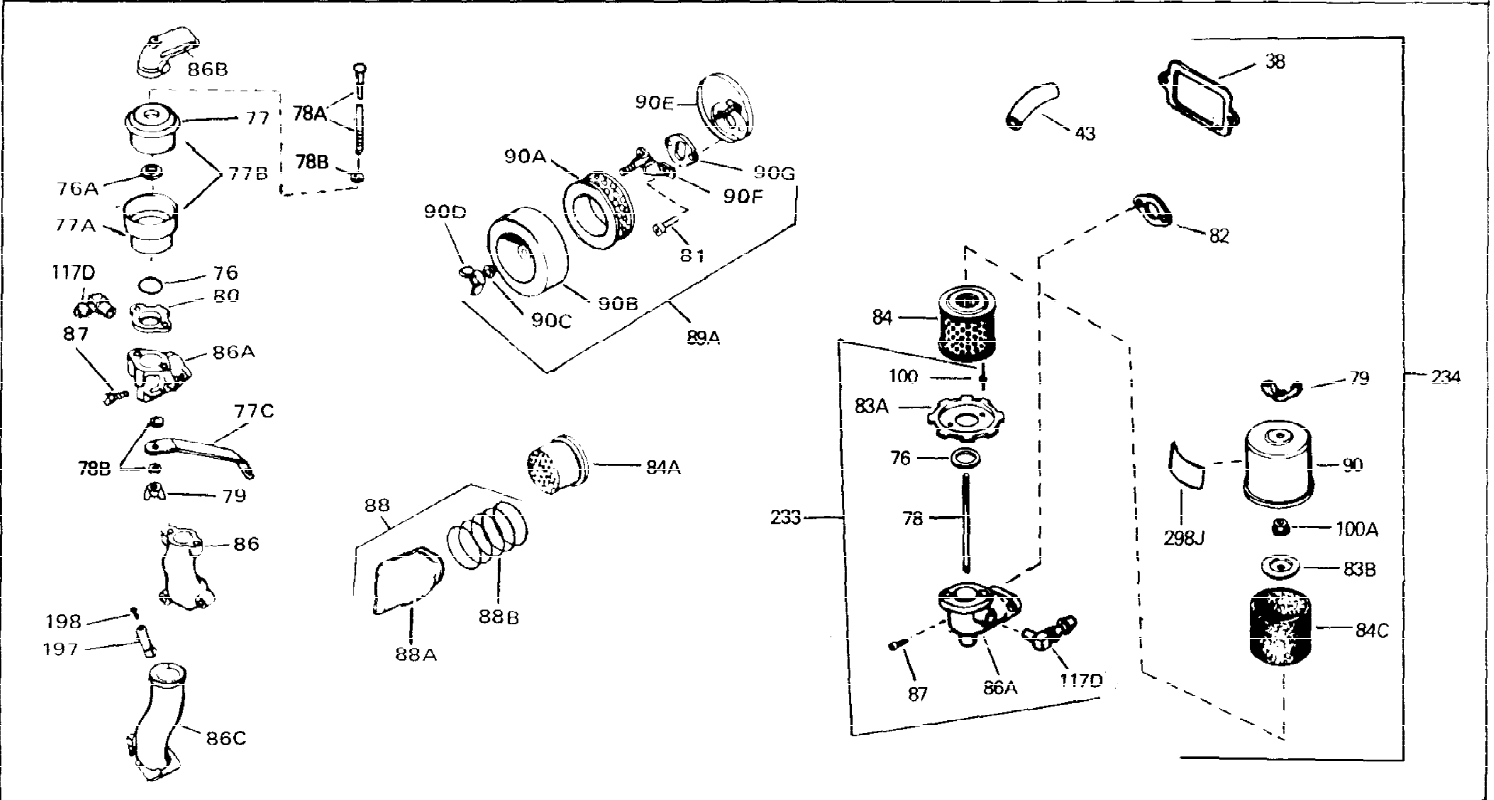

Ref #	Part Number	Qty	Description
35	26073	0	Washer, Connecting rod bolt
35	650570	0	Washer, Flat
35	650691	0	Washer, Flat
36	650694A	0	Screw, Hex flange hd., 5/16-18 x 2
36	650695A	0	Screw, Hex flange hd., 5/16-18 x 2-1/4
36	650697A	0	Screw, Hex flange hd., 5/16-18 x 2-1/2
38	27896	0	Gasket, Breather cover
43	27627	0	Tube, Breather
81	28820	0	Screw
81	30196	0	Screw
81	650521	0	Screw
82	27272	0	Gasket, Air cleaner
86A	34697	0	Elbow, Air cleaner
89A	730128	0	Cleaner Assy., Air
113	30688	0	Screw, Hex hd. Sems, 1/4-20 x 1/2
117B	33053	0	Valve, Fuel strainer & shut-off
121B	31287	0	Muffler
121E	391026	0	Muffler
124A	33171	0	Screen, Muffler
124B	33185	0	Cover & Tube, Muffler
124	650578	0	Screw
125	27930	0	Gasket, Exhaust
129	28443	0	Nut, Conduit (1/8" thick)
129	32862	0	Nut, Conduit (1/4" thick)
131	30209	0	Elbow, Exhaust (45°)
134	31288	0	Muffler Adapter Kit
135	730130	0	Muffler Adapter Kit
136	6021A	0	Screw, Hex flange hd., 5/16-18 x 1-1/2
137	650697A	0	Screw, Hex flange hd., 5/16-18 x 2-1/2
138	30196	0	Screw
233	34819	0	Elbow Assy., Air cleaner
234	730561	0	Air Cleaner Kit, Dual Element upright,
273	650687	0	Screw, Pan hd. self-tap, 10-32 x 5/16