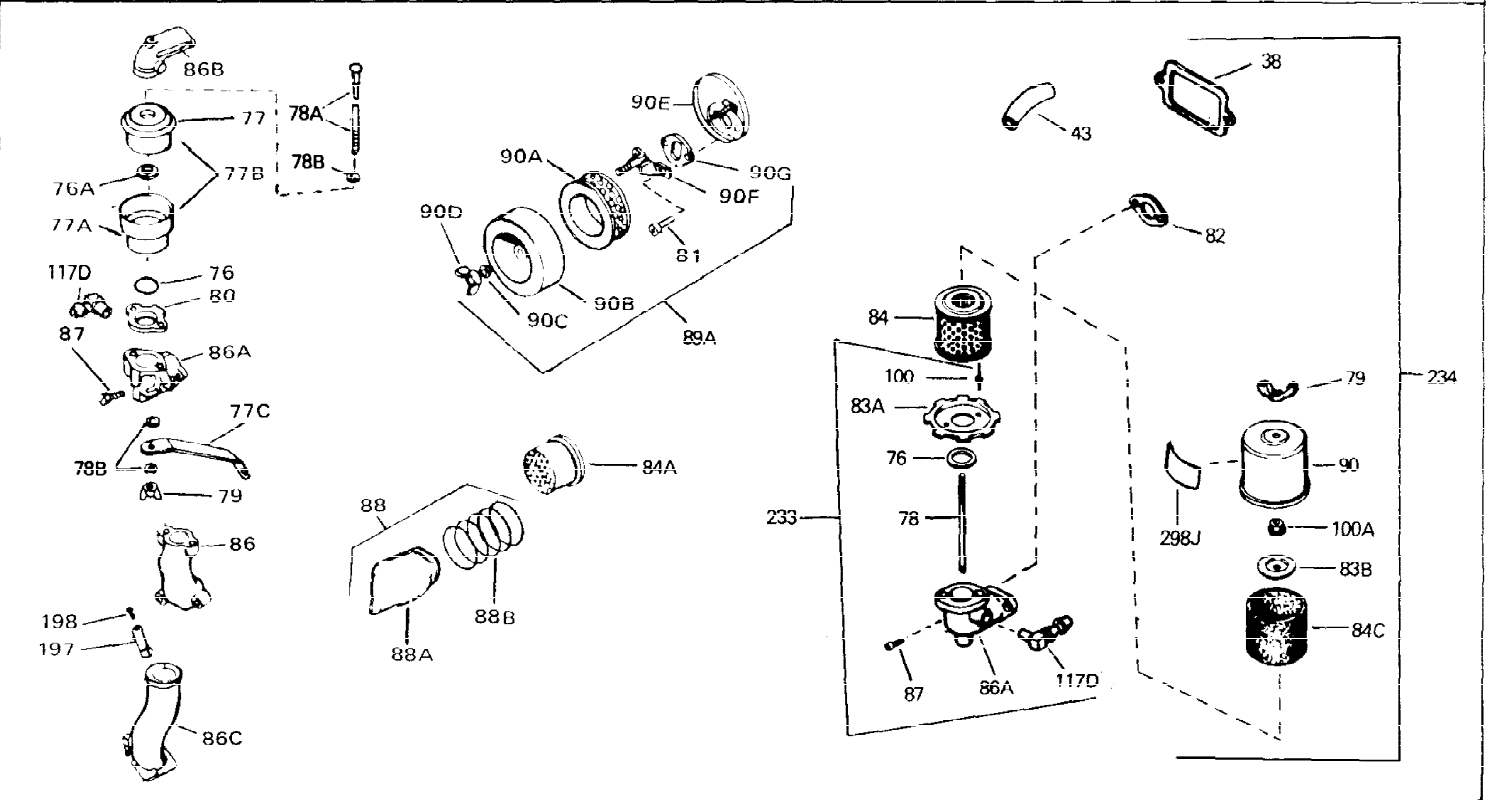

Ref #	Part Number	Qty	Description
35	26073	0	Washer, Connecting rod bolt
35	650570	0	Washer, Flat
35	650691	0	Washer, Flat
36	650694A	0	Screw, Hex flange hd., 5/16-18 x 2
36	650695A	0	Screw, Hex flange hd., 5/16-18 x 2-1/4
36	650697A	0	Screw, Hex flange hd., 5/16-18 x 2-1/2
38	27896	0	Gasket, Breather cover
43	27627	0	Tube, Breather
81	28820	0	Screw
81	30196	0	Screw
81	650521	0	Screw
82	27272	0	Gasket, Air cleaner
86A	34697	0	Elbow, Air cleaner
89A	730128	0	Cleaner Assy., Air
113	30688	0	Screw, Hex hd. Sems, 1/4-20 x 1/2
117B	33053	0	Valve, Fuel strainer & shut-off
121B	31287	0	Muffler
121E	391026	0	Muffler
124A	33171	0	Screen, Muffler
124B	33185	0	Cover & Tube, Muffler
124	650578	0	Screw
125	27930	0	Gasket, Exhaust
129	28443	0	Nut, Conduit (1/8" thick)
129	32862	0	Nut, Conduit (1/4" thick)
131	30209	0	Elbow, Exhaust (45°)
134	31288	0	Muffler Adapter Kit
135	730130	0	Muffler Adapter Kit
136	6021A	0	Screw, Hex flange hd., 5/16-18 x 1-1/2
137	650697A	0	Screw, Hex flange hd., 5/16-18 x 2-1/2
138	30196	0	Screw
233	34819	0	Elbow Assy., Air cleaner
234	730561	0	Air Cleaner Kit, Dual Element upright,
273	650687	0	Screw, Pan hd. self-tap, 10-32 x 5/16