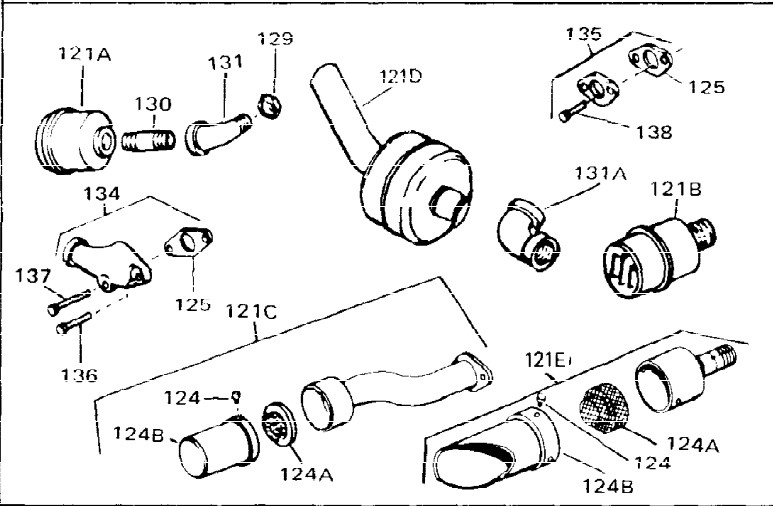

Ref #	Part Number	Qty	Description
35	26073	0	Washer, Connecting rod bolt
35	650570	0	Washer, Flat
35	650691	0	Washer, Flat
36	650694A	0	Screw, Hex flange hd., 5/16-18 x 2
36	650695A	0	Screw, Hex flange hd., 5/16-18 x 2-1/4
36	650697A	0	Screw, Hex flange hd., 5/16-18 x 2-1/2
38	27896	0	Gasket, Breather cover
43	27627	0	Tube, Breather
81	28820	0	Screw
81	30196	0	Screw
81	650521	0	Screw
82	27272	0	Gasket, Air cleaner
86A	34697	0	Elbow, Air cleaner
89A	730128	0	Cleaner Assy., Air
113	30688	0	Screw, Hex hd. Sems, 1/4-20 x 1/2
117B	33053	0	Valve, Fuel strainer & shut-off
121B	31287	0	Muffler
121E	391026	0	Muffler
124A	33171	0	Screen, Muffler
124B	33185	0	Cover & Tube, Muffler
124	650578	0	Screw
125	27930	0	Gasket, Exhaust
129	28443	0	Nut, Conduit (1/8" thick)
129	32862	0	Nut, Conduit (1/4" thick)
131	30209	0	Elbow, Exhaust (45°)
134	31288	0	Muffler Adapter Kit
135	730130	0	Muffler Adapter Kit
136	6021A	0	Screw, Hex flange hd., 5/16-18 x 1-1/2
137	650697A	0	Screw, Hex flange hd., 5/16-18 x 2-1/2
138	30196	0	Screw
233	34819	0	Elbow Assy., Air cleaner
234	730561	0	Air Cleaner Kit, Dual Element upright,
273	650687	0	Screw, Pan hd. self-tap, 10-32 x 5/16