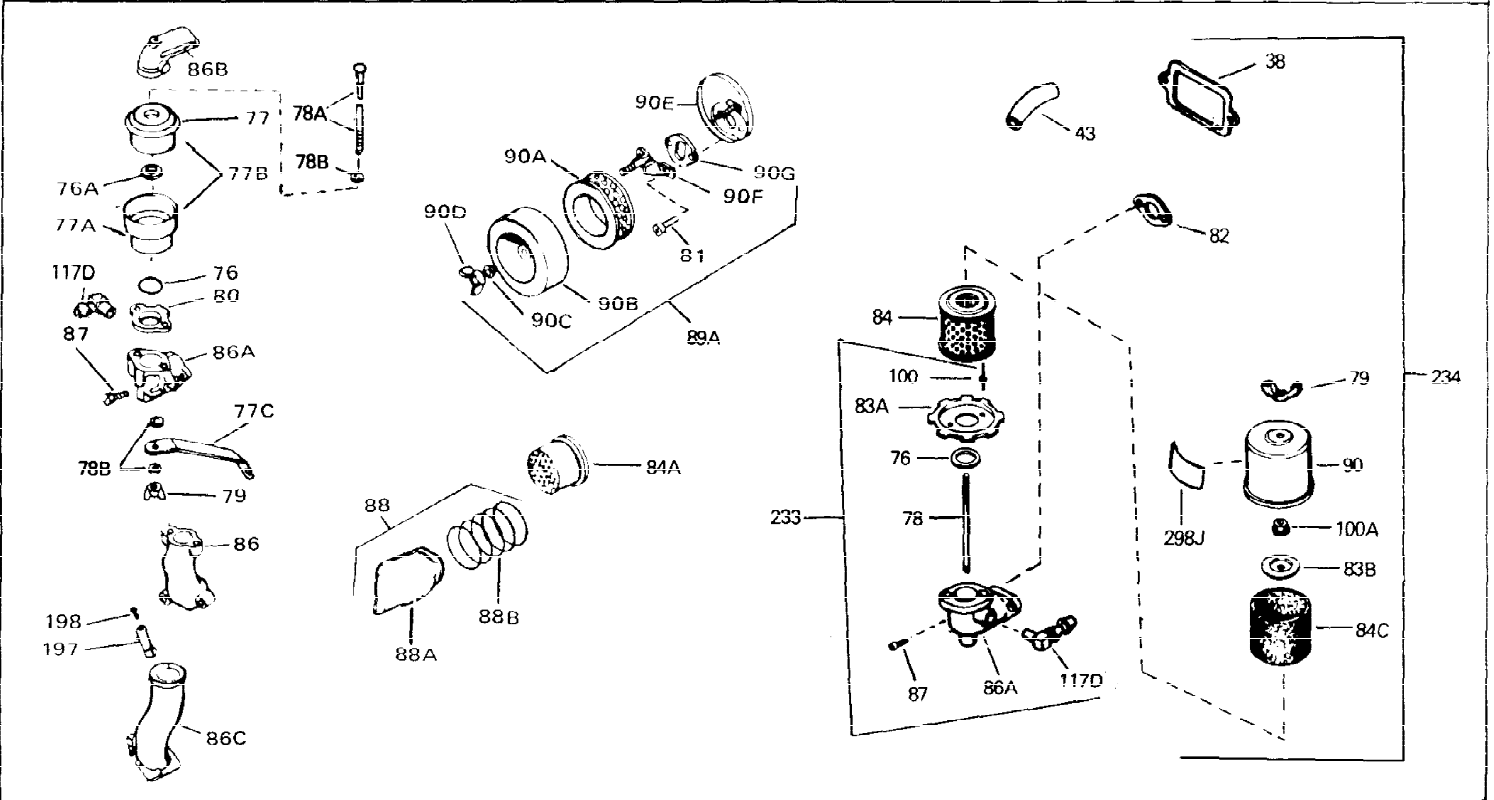

Ref #	Part Number	Qty	Description
35	26073	0	Washer, Connecting rod bolt
35	650570	0	Washer, Flat
35	650691	0	Washer, Flat
36	650694A	0	Screw, Hex flange hd., 5/16-18 x 2
36	650695A	0	Screw, Hex flange hd., 5/16-18 x 2-1/4
36	650697A	0	Screw, Hex flange hd., 5/16-18 x 2-1/2
38	27896	0	Gasket, Breather cover
43	27627	0	Tube, Breather
81	28820	0	Screw
81	30196	0	Screw
81	650521	0	Screw
82	27272	0	Gasket, Air cleaner
86A	34697	0	Elbow, Air cleaner
89A	730128	0	Cleaner Assy., Air
112B	28371B	0	Bracket, Upper fuel tank
113	30688	0	Screw, Hex hd. Sems, 1/4-20 x 1/2
117B	33053	0	Valve, Fuel strainer & shut-off
117	33395	0	Fitting, Fuel line
118	33679	0	Bushing, Fuel fitting
121E	391026	0	Muffler
124A	33171	0	Screen, Muffler
124B	33185	0	Cover & Tube, Muffler
124	650578	0	Screw
125	27930	0	Gasket, Exhaust
134	31288	0	Muffler Adapter Kit
135	730130	0	Muffler Adapter Kit
136	6021A	0	Screw, Hex flange hd., 5/16-18 x 1-1/2
137	650697A	0	Screw, Hex flange hd., 5/16-18 x 2-1/2
138	30196	0	Screw
233	34819	0	Elbow Assy., Air cleaner
234	730561	0	Air Cleaner Kit, Dual Element upright,
273	650687	0	Screw, Pan hd. self-tap, 10-32 x 5/16