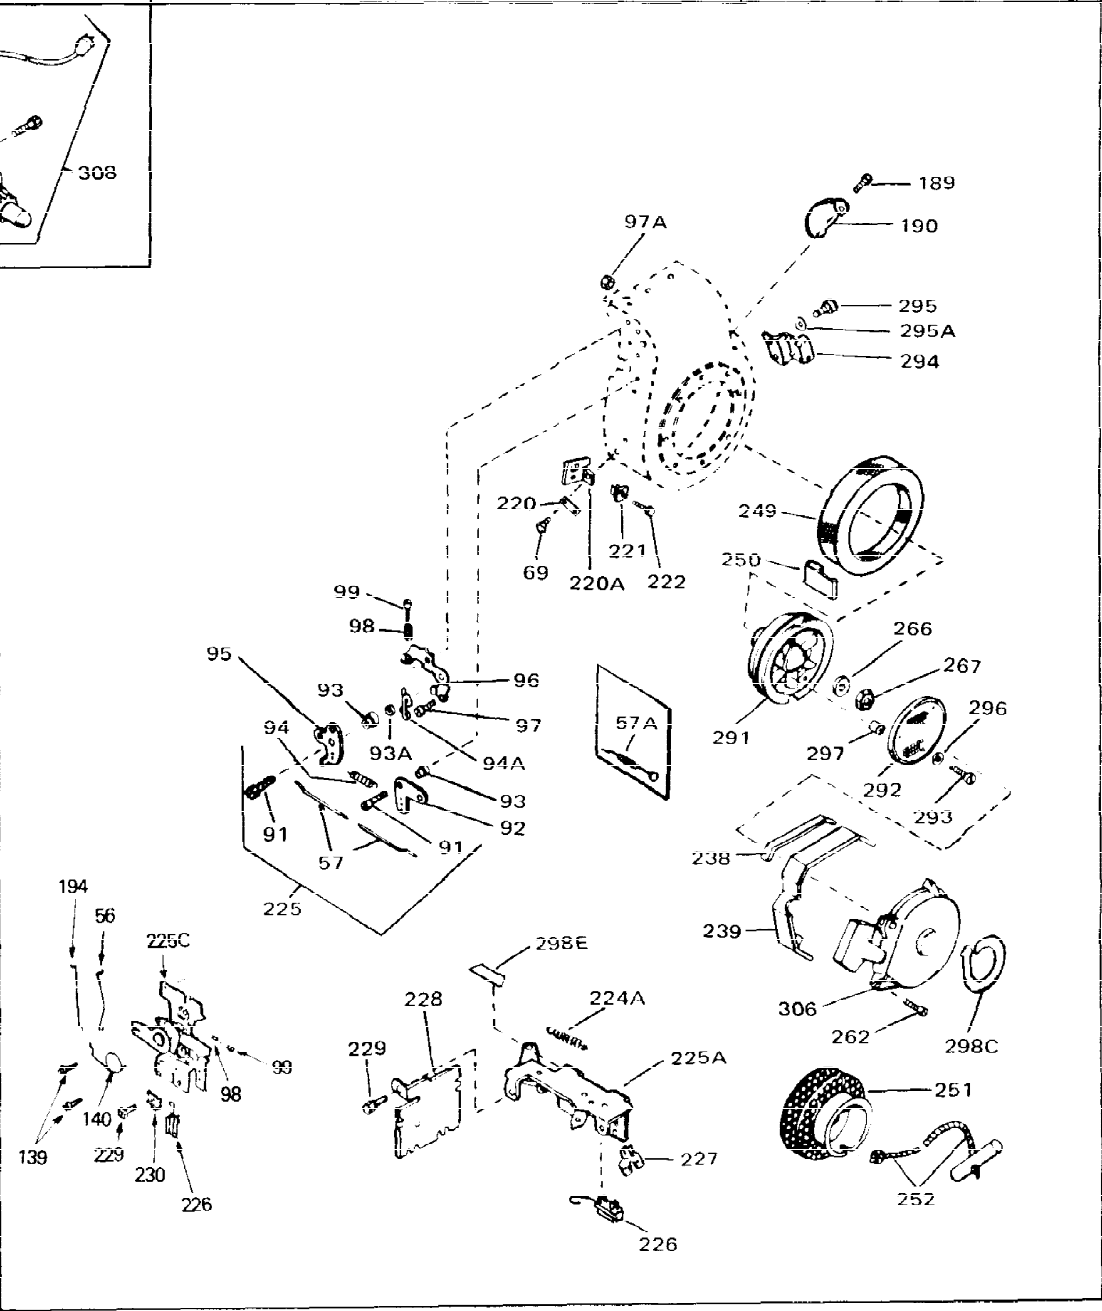

Ref #	Part Number	Qty	Description
36	650694A	0	Screw, Hex flange hd., 5/16-18 x 2
36	650695A	0	Screw, Hex flange hd., 5/16-18 x 2-1/4
36	650697A	0	Screw, Hex flange hd., 5/16-18 x 2-1/2
37	650128	0	Screw
37	650597	0	Screw, Hex washer hd., 10-24 x 5/8
37A	27261	0	Washer, Flat
41	28425	0	Cover, Valve chamber
56	31710	0	Link, Throttle
69	29747A	0	Screw
98	32924	0	Spring, Compression
98	28569	0	Spring, Compression
98	31342	0	Spring, Compression
99	29500	0	Screw, Fil. hd. mach., Sems, 8-32 x 3/4
99	650549	0	Screw
99	650688	0	Screw, Hex hd., 10-32 x 1-5/16" (Drilled
182	32683	0	Gasket, Fuel pump
183	32955	0	Cover, Fuel pump pad
184	9556	0	Plug, Oil drain (Sq. hd. pipe, 1/8-27)
185	30688	0	Screw, Hex hd. Sems, 1/4-20 x 1/2
225	730152	0	Control Assy., Speed
226	610973	0	Terminal Assy.
227	33177	0	Terminal
229	28942	0	Screw
230	27793	0	Clip, Conduit
262	29716	0	Screw
266	650815	0	Washer, Belleville
267	8115	0	Nut, Hex
305	33018	0	Harness, Adapter
306	590420	0	Starter, Rewind
308	32386	0	Starter Motor Kit (110-120 Volt)
308	32901	0	Starter Motor Kit (110-120 Volt)
308	33328	0	Starter Motor Kit (110-120 Volt)
308	33328A	0	Starter Motor Kit (110-120 Volt)
308	33518	0	Starter Motor Kit (110-120 Volt)
308	33518A	0	Starter Motor Kit (110-120 Volt)
308	33518B	0	Starter Motor Kit (110-120 Volt)
309	30811A	0	Flywheel