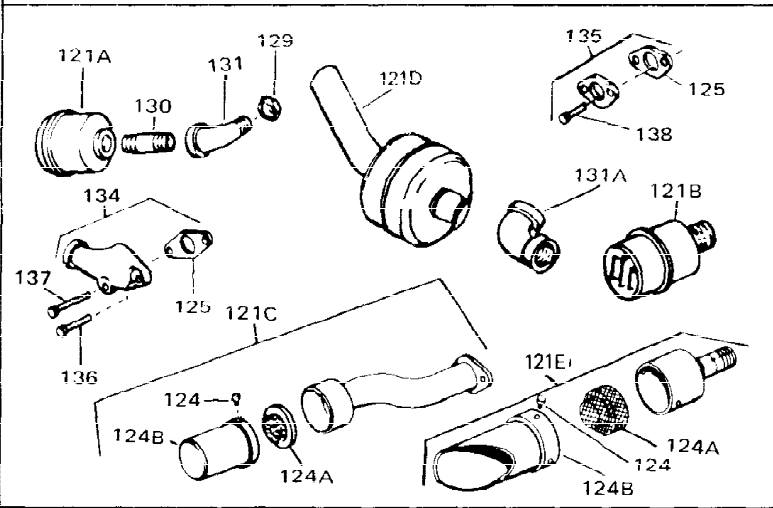

Ref #	Part Number	Qty	Description
35	26073	0	Washer, Connecting rod bolt
35	650570	0	Washer, Flat
35	650691	0	Washer, Flat
36	650694A	0	Screw, Hex flange hd., 5/16-18 x 2
36	650695A	0	Screw, Hex flange hd., 5/16-18 x 2-1/4
36	650697A	0	Screw, Hex flange hd., 5/16-18 x 2-1/2
38	27896	0	Gasket, Breather cover
43	27627	0	Tube, Breather
81	28820	0	Screw
81	30196	0	Screw
81	650521	0	Screw
82	27272	0	Gasket, Air cleaner
86A	31431	0	Elbow, Air cleaner
86A	34697	0	Elbow, Air cleaner
87	650163	0	Screw, Fil. hd. Sems, 10-32 x 7/8
89A	730128	0	Cleaner Assy., Air
111B	34823	0	Bracket, Lower fuel tank
113	30688	0	Screw, Hex hd. Sems, 1/4-20 x 1/2
114A	31977	0	Tank Assy., Fuel (6 qt.)
117A	29683	0	Strainer & Shut-off
117B	33053	0	Valve, Fuel strainer & shut-off
121E	391026	0	Muffler
124A	33171	0	Screen, Muffler
124B	33185	0	Cover & Tube, Muffler
124	650578	0	Screw
125	27930	0	Gasket, Exhaust
134	31288	0	Muffler Adapter Kit
135	730130	0	Muffler Adapter Kit
136	6021A	0	Screw, Hex flange hd., 5/16-18 x 1-1/2
137	650697A	0	Screw, Hex flange hd., 5/16-18 x 2-1/2
138	30196	0	Screw
199	29212	0	Screw
200	650570	0	Washer, Flat
201A	31979	0	Strap, Fuel tank
204	650451	0	Screw
233	34819	0	Elbow Assy., Air cleaner
234	730561	0	Air Cleaner Kit, Dual Element upright,
273	650687	0	Screw, Pan hd. self-tap, 10-32 x 5/16