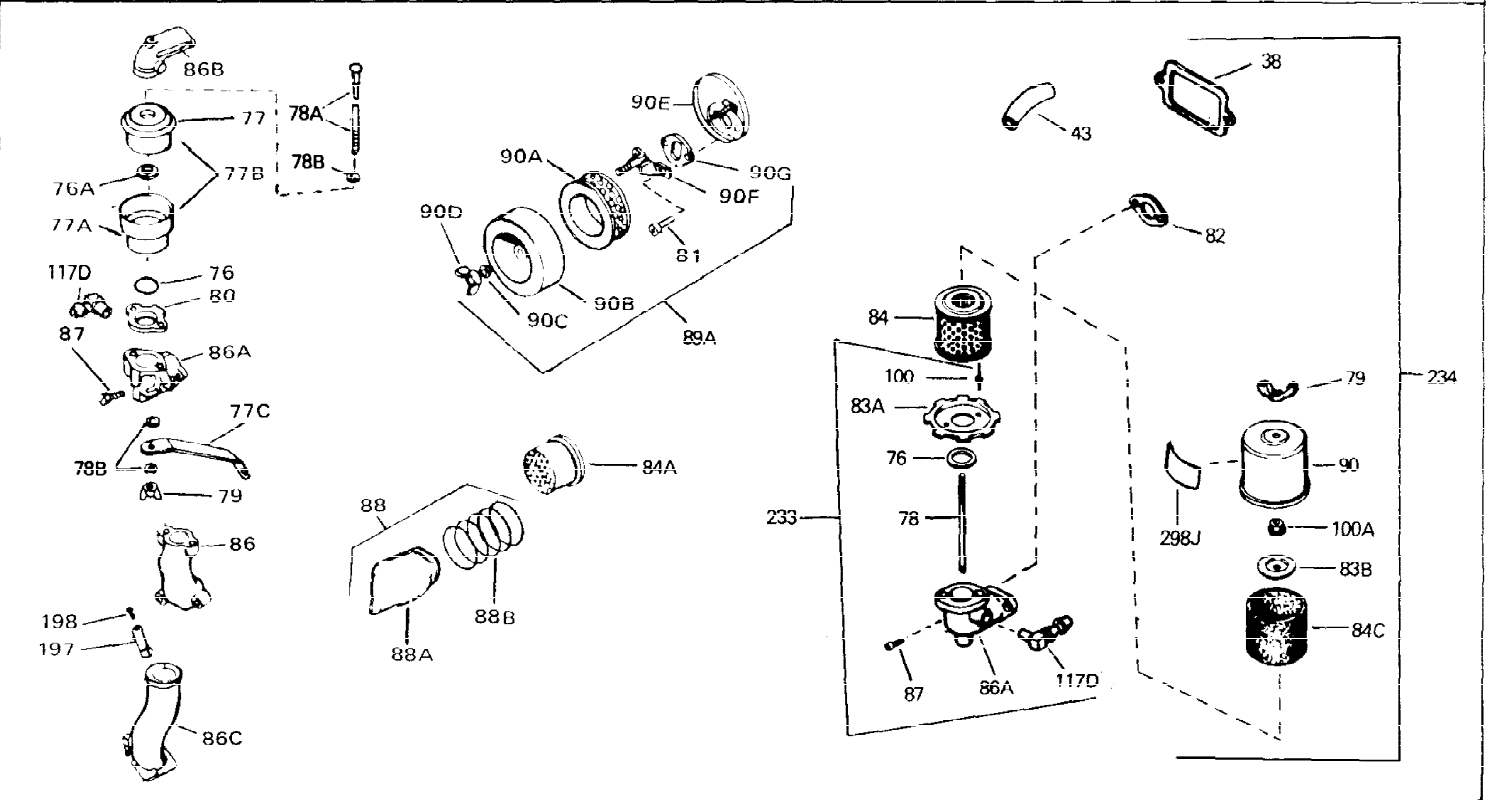

Ref #	Part Number	Qty	Description
35	26073	0	Washer, Connecting rod bolt
35	650570	0	Washer, Flat
35	650691	0	Washer, Flat
36	650694A	0	Screw, Hex flange hd., 5/16-18 x 2
36	650695A	0	Screw, Hex flange hd., 5/16-18 x 2-1/4
36	650697A	0	Screw, Hex flange hd., 5/16-18 x 2-1/2
38	27896	0	Gasket, Breather cover
43	27627	0	Tube, Breather
81	28820	0	Screw
81	30196	0	Screw
81	650521	0	Screw
82	27272	0	Gasket, Air cleaner
86A	31431	0	Elbow, Air cleaner
86A	34697	0	Elbow, Air cleaner
87	650163	0	Screw, Fil. hd. Sems, 10-32 x 7/8
89A	730128	0	Cleaner Assy., Air
111B	34823	0	Bracket, Lower fuel tank
113	30688	0	Screw, Hex hd. Sems, 1/4-20 x 1/2
114A	31977	0	Tank Assy., Fuel (6 qt.)
117A	29683	0	Strainer & Shut-off
117B	33053	0	Valve, Fuel strainer & shut-off
121E	391026	0	Muffler
124A	33171	0	Screen, Muffler
124B	33185	0	Cover & Tube, Muffler
124	650578	0	Screw
125	27930	0	Gasket, Exhaust
134	31288	0	Muffler Adapter Kit
135	730130	0	Muffler Adapter Kit
136	6021A	0	Screw, Hex flange hd., 5/16-18 x 1-1/2
137	650697A	0	Screw, Hex flange hd., 5/16-18 x 2-1/2
138	30196	0	Screw
199	29212	0	Screw
200	650570	0	Washer, Flat
201A	31979	0	Strap, Fuel tank
204	650451	0	Screw
233	34819	0	Elbow Assy., Air cleaner
234	730561	0	Air Cleaner Kit, Dual Element upright,
273	650687	0	Screw, Pan hd. self-tap, 10-32 x 5/16