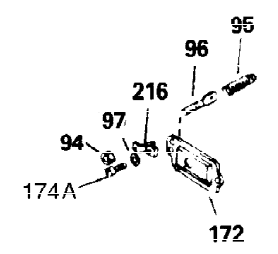

OPTIONAL SPARK ARREST
MUFFLER