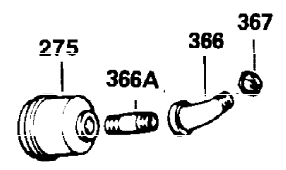

OPTIONAL SPARK ARREST
MUFFLER