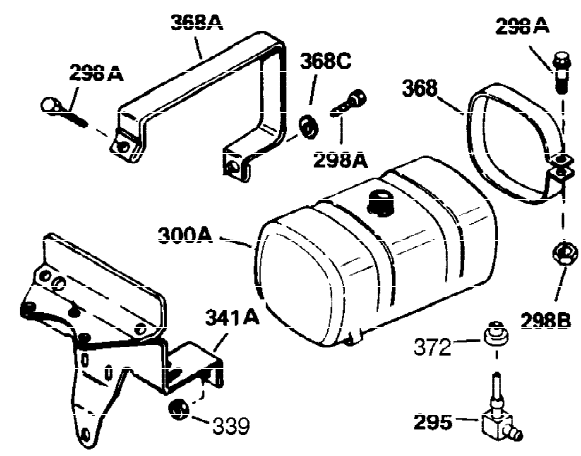

Ref #	Part Number	Qty	Description
342	30063	1	Screw, Torx kT-30, 1/4-20 x 1/2"
370A	550223	1	Name Decal
380	632257	1	Carburetor (Incl. 184)
390	590420	1	Rewind Starter
400	33235A	1	* Gasket Set (Incl. items marked PK i n notes) Incl. part #'s 27272A (2), 27896A (2), 27913A (1), 27915A (2), 28938C (1), 29673 (1), 30684 (1), 31688A (1), 33355A (1), 35865 (1)
420	730225	1	SAE 30 4-Cycle Engine Oil (Quart)
453	29538	1	Engine Mounting Base
454	650542	4	Screw, 5/16-18 x 3/4"