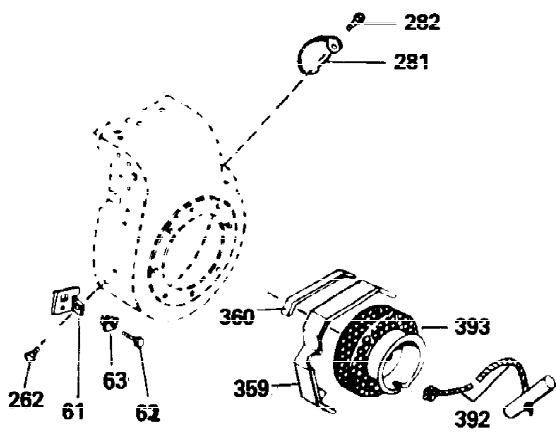

Ref #	Part Number	Qty	Description
342	30063	1	Screw, Torx kT-30, 1/4-20 x 1/2"
370A	550223	1	Name Decal
380	632257	1	Carburetor (Incl. 184)
390	590420	1	Rewind Starter
400	33235A	1	* Gasket Set (Incl. items marked PK i n notes) Incl. part #'s 27272A (2), 27896A (2), 27913A (1), 27915A (2), 28938C (1), 29673 (1), 30684 (1), 31688A (1), 33355A (1), 35865 (1)
420	730225	1	SAE 30 4-Cycle Engine Oil (Quart)
453	29538	1	Engine Mounting Base
454	650542	4	Screw, 5/16-18 x 3/4"