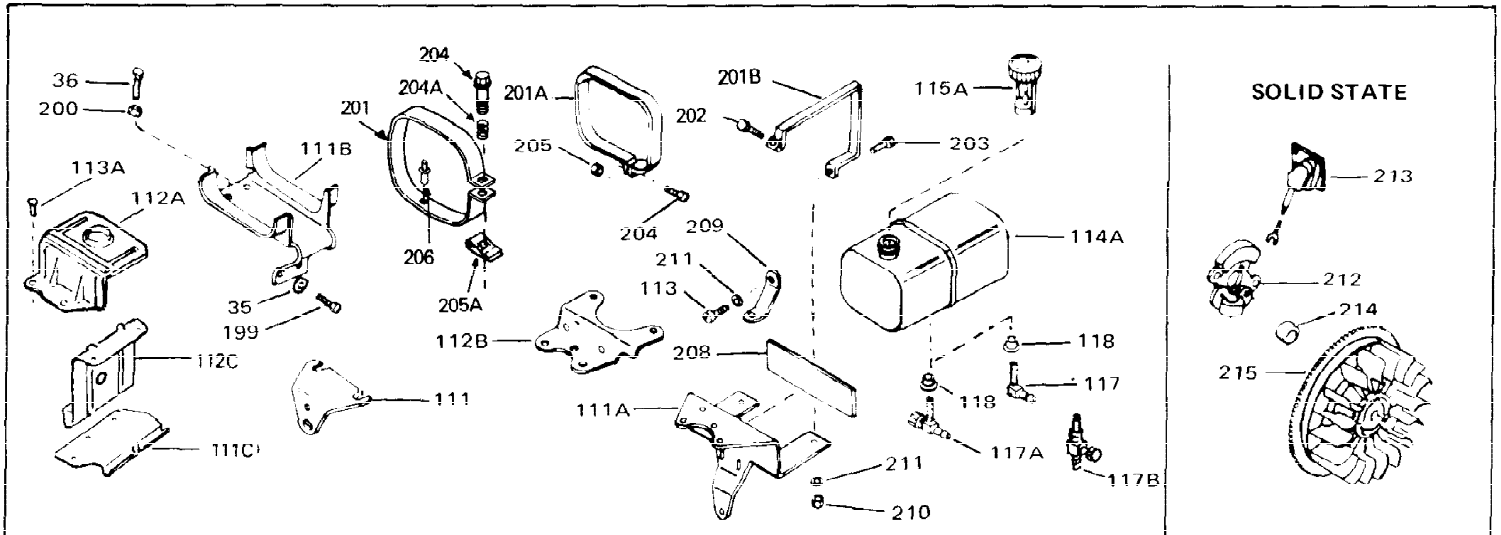

Ref #	Part Number	Qty	Description
35	26073	0	Washer, Connecting rod bolt
35	650570	0	Washer, Flat
35	650691	0	Washer, Flat
36	650694A	0	Screw, Hex flange hd., 5/16-18 x 2
36	650695A	0	Screw, Hex flange hd., 5/16-18 x 2-1/4
36	650697A	0	Screw, Hex flange hd., 5/16-18 x 2-1/2
38	27896	0	Gasket, Breather cover
43	27627	0	Tube, Breather
81	28820	0	Screw
81	30196	0	Screw
81	650521	0	Screw
82	27272	0	Gasket, Air cleaner
86A	34697	0	Elbow, Air cleaner
89A	730128	0	Cleaner Assy., Air
111A	33353	0	Bracket, Lower fuel tank
112A	33352A	0	Bracket, Upper fuel tank
113	650561	0	Screw
117B	33053	0	Valve, Fuel strainer & shut-off
117	33395	0	Fitting, Fuel line
118	33679	0	Bushing, Fuel fitting
121E	391026	0	Muffler
124A	33171	0	Screen, Muffler
124B	33185	0	Cover & Tube, Muffler
124	650578	0	Screw
125	27930	0	Gasket, Exhaust
134	31288	0	Muffler Adapter Kit
135	730130	0	Muffler Adapter Kit
136	6021A	0	Screw, Hex flange hd., 5/16-18 x 1-1/2
137	650697A	0	Screw, Hex flange hd., 5/16-18 x 2-1/2
138	30196	0	Screw
233	34819	0	Elbow Assy., Air cleaner
234	730561	0	Air Cleaner Kit, Dual Element upright,
273	650687	0	Screw, Pan hd. self-tap, 10-32 x 5/16