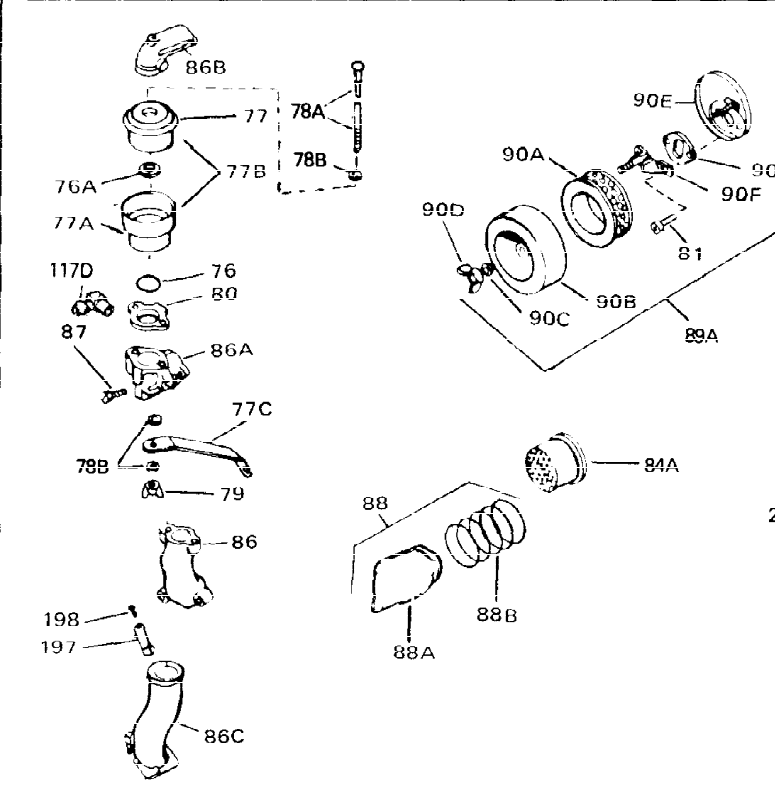

Ref #	Part Number	Qty	Description
35	26073	0	Washer, Connecting rod bolt
35	650570	0	Washer, Flat
35	650691	0	Washer, Flat
36	650694A	0	Screw, Hex flange hd., 5/16-18 x 2
36	650695A	0	Screw, Hex flange hd., 5/16-18 x 2-1/4
36	650697A	0	Screw, Hex flange hd., 5/16-18 x 2-1/2
38	27896	0	Gasket, Breather cover
43	27627	0	Tube, Breather
81	28820	0	Screw
81	30196	0	Screw
81	650521	0	Screw
82	27272	0	Gasket, Air cleaner
86A	34697	0	Elbow, Air cleaner
89A	730128	0	Cleaner Assy., Air
111A	33353	0	Bracket, Lower fuel tank
112A	33352A	0	Bracket, Upper fuel tank
113	650561	0	Screw
117B	33053	0	Valve, Fuel strainer & shut-off
117	33395	0	Fitting, Fuel line
118	33679	0	Bushing, Fuel fitting
121E	391026	0	Muffler
124A	33171	0	Screen, Muffler
124B	33185	0	Cover & Tube, Muffler
124	650578	0	Screw
125	27930	0	Gasket, Exhaust
134	31288	0	Muffler Adapter Kit
135	730130	0	Muffler Adapter Kit
136	6021A	0	Screw, Hex flange hd., 5/16-18 x 1-1/2
137	650697A	0	Screw, Hex flange hd., 5/16-18 x 2-1/2
138	30196	0	Screw
233	34819	0	Elbow Assy., Air cleaner
234	730561	0	Air Cleaner Kit, Dual Element upright,
273	650687	0	Screw, Pan hd. self-tap, 10-32 x 5/16