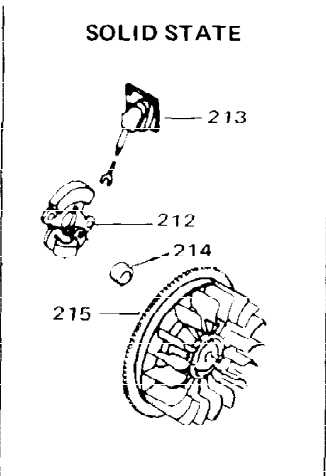

Ref #	Part Number	Qty	Description
35	26073	0	Washer, Connecting rod bolt
35	650570	0	Washer, Flat
35	650691	0	Washer, Flat
36	650694A	0	Screw, Hex flange hd., 5/16-18 x 2
36	650695A	0	Screw, Hex flange hd., 5/16-18 x 2-1/4
36	650697A	0	Screw, Hex flange hd., 5/16-18 x 2-1/2
38	27896	0	Gasket, Breather cover
43	27627	0	Tube, Breather
81	28820	0	Screw
81	30196	0	Screw
81	650521	0	Screw
82	27272	0	Gasket, Air cleaner
86A	34697	0	Elbow, Air cleaner
89A	730128	0	Cleaner Assy., Air
111A	33353	0	Bracket, Lower fuel tank
112A	33352A	0	Bracket, Upper fuel tank
113	650561	0	Screw
117B	33053	0	Valve, Fuel strainer & shut-off
117	33395	0	Fitting, Fuel line
118	33679	0	Bushing, Fuel fitting
121E	391026	0	Muffler
124A	33171	0	Screen, Muffler
124B	33185	0	Cover & Tube, Muffler
124	650578	0	Screw
125	27930	0	Gasket, Exhaust
134	31288	0	Muffler Adapter Kit
135	730130	0	Muffler Adapter Kit
136	6021A	0	Screw, Hex flange hd., 5/16-18 x 1-1/2
137	650697A	0	Screw, Hex flange hd., 5/16-18 x 2-1/2
138	30196	0	Screw
233	34819	0	Elbow Assy., Air cleaner
234	730561	0	Air Cleaner Kit, Dual Element upright,
273	650687	0	Screw, Pan hd. self-tap, 10-32 x 5/16