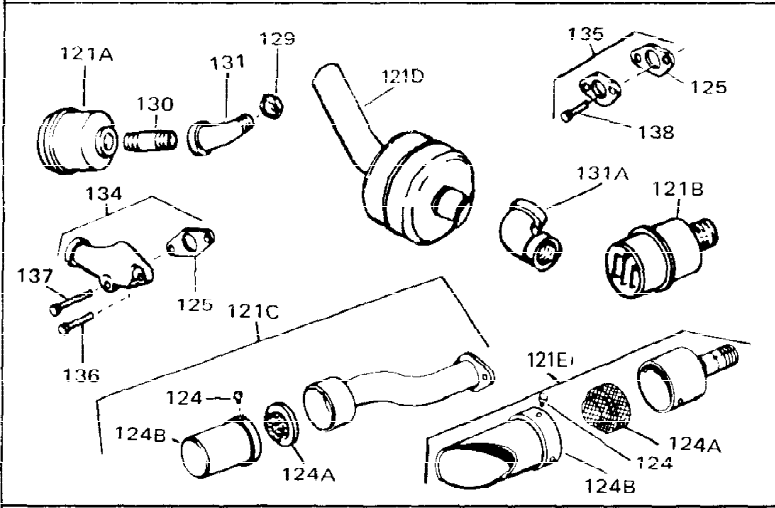

Ref #	Part Number	Qty	Description
35	26073	0	Washer, Connecting rod bolt
35	650570	0	Washer, Flat
35	650691	0	Washer, Flat
36	650694A	0	Screw, Hex flange hd., 5/16-18 x 2
36	650695A	0	Screw, Hex flange hd., 5/16-18 x 2-1/4
36	650697A	0	Screw, Hex flange hd., 5/16-18 x 2-1/2
38	27896	0	Gasket, Breather cover
43	27627	0	Tube, Breather
81	28820	0	Screw
81	30196	0	Screw
81	650521	0	Screw
82	27272	0	Gasket, Air cleaner
86A	34697	0	Elbow, Air cleaner
89A	730128	0	Cleaner Assy., Air
111A	33353	0	Bracket, Lower fuel tank
112A	33352A	0	Bracket, Upper fuel tank
113	650561	0	Screw
117B	33053	0	Valve, Fuel strainer & shut-off
117	33395	0	Fitting, Fuel line
118	33679	0	Bushing, Fuel fitting
121E	391026	0	Muffler
124A	33171	0	Screen, Muffler
124B	33185	0	Cover & Tube, Muffler
124	650578	0	Screw
125	27930	0	Gasket, Exhaust
134	31288	0	Muffler Adapter Kit
135	730130	0	Muffler Adapter Kit
136	6021A	0	Screw, Hex flange hd., 5/16-18 x 1-1/2
137	650697A	0	Screw, Hex flange hd., 5/16-18 x 2-1/2
138	30196	0	Screw
233	34819	0	Elbow Assy., Air cleaner
234	730561	0	Air Cleaner Kit, Dual Element upright,
273	650687	0	Screw, Pan hd. self-tap, 10-32 x 5/16