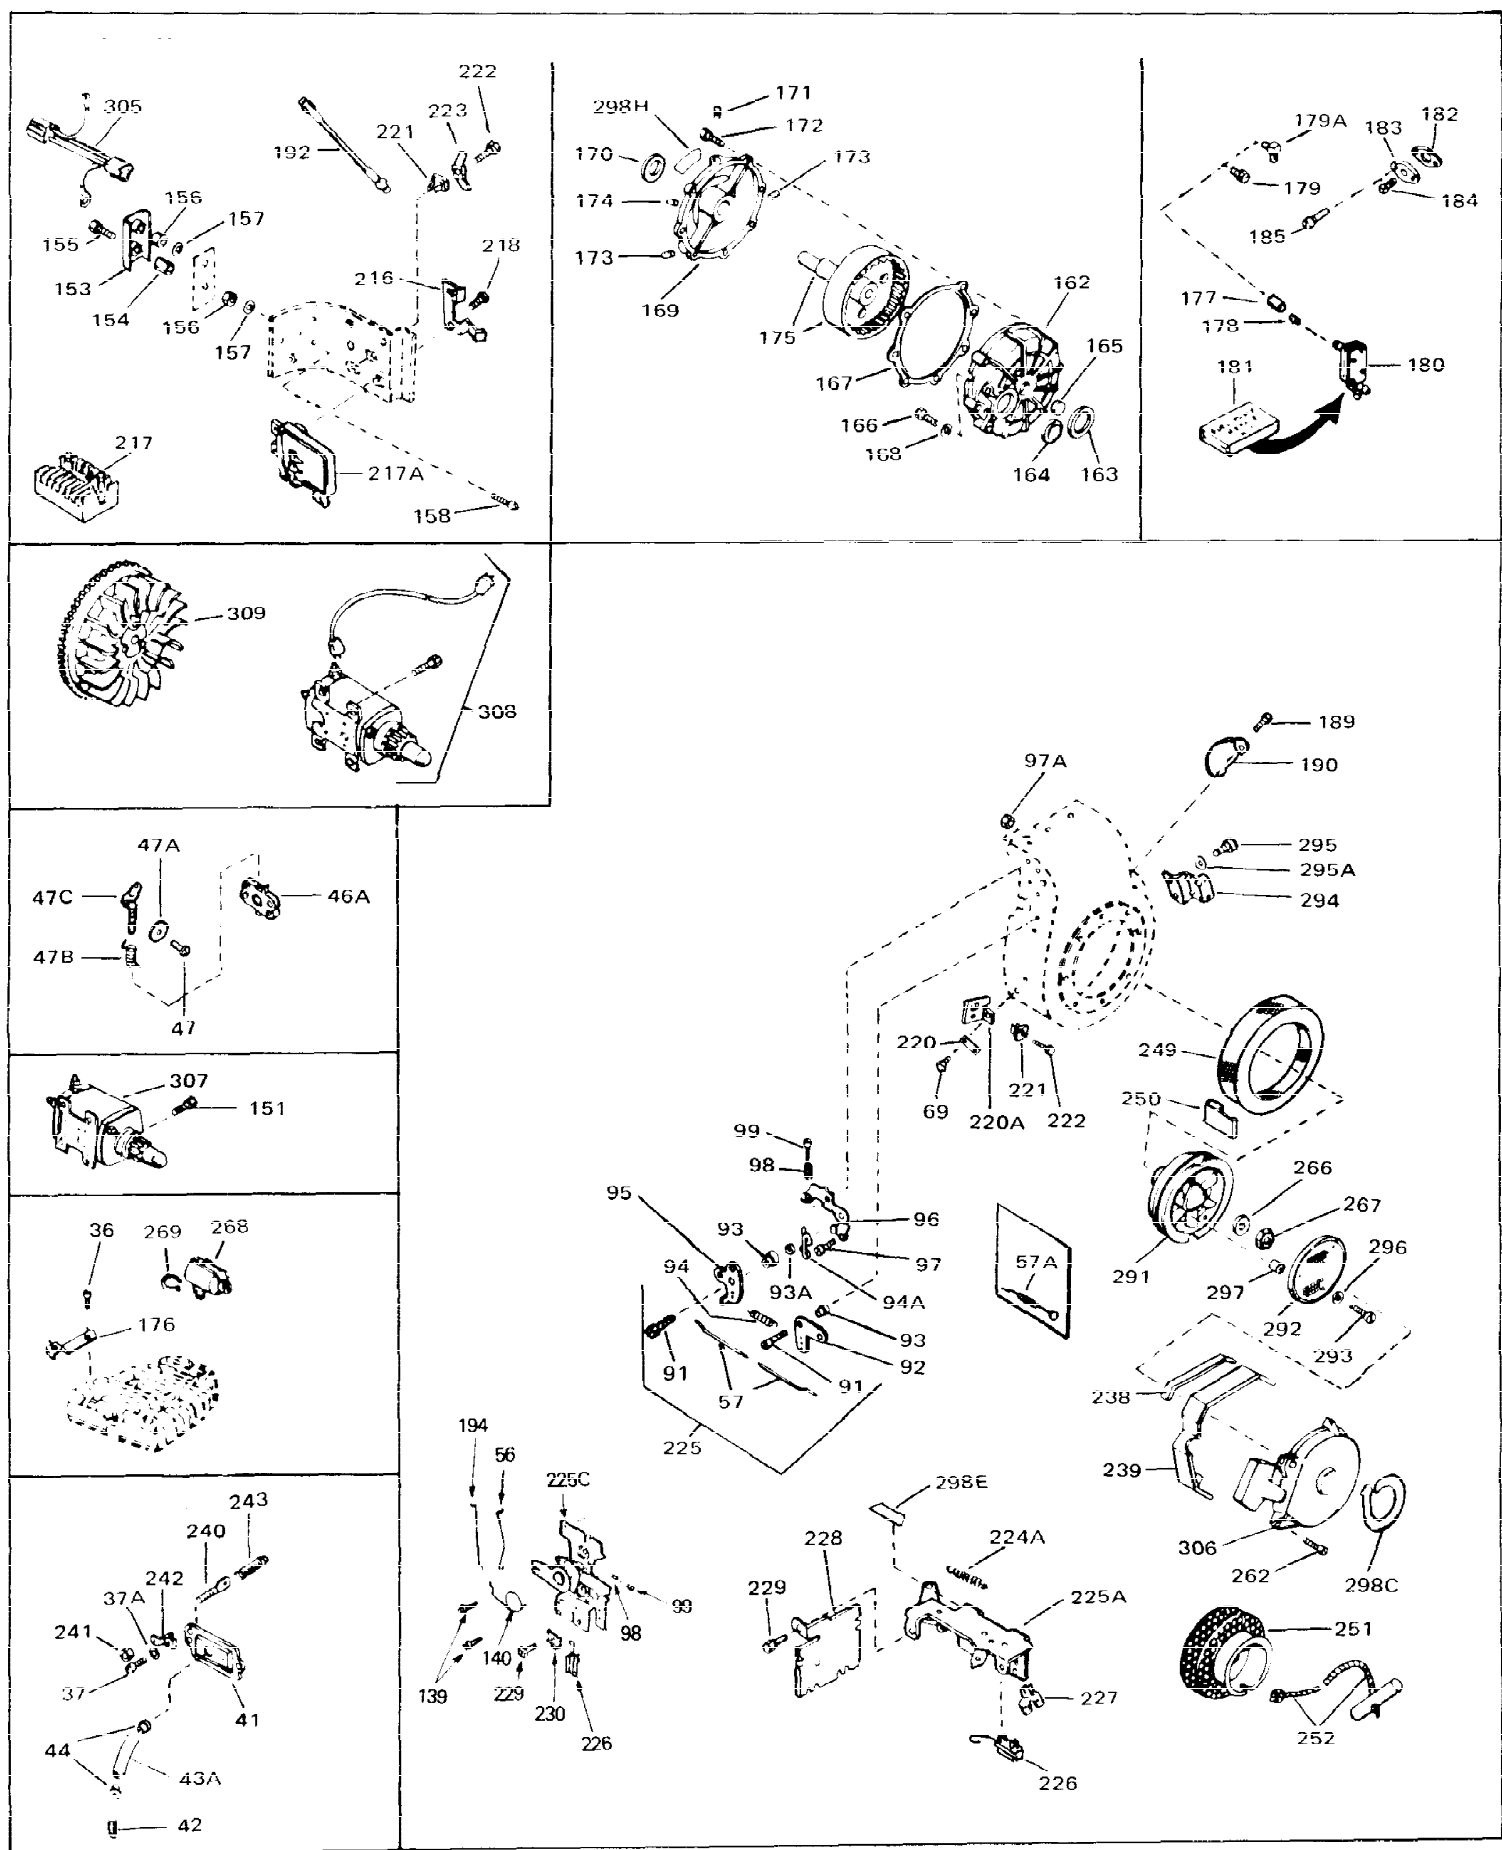

Ref #	Part Number	Qty	Description
36	650694A	0	Screw, Hex flange hd., 5/16-18 x 2
36	650695A	0	Screw, Hex flange hd., 5/16-18 x 2-1/4
36	650697A	0	Screw, Hex flange hd., 5/16-18 x 2-1/2
37	650128	0	Screw
37	650597	0	Screw, Hex washer hd., 10-24 x 5/8
37A	27261	0	Washer, Flat
41	28425	0	Cover, Valve chamber
56	31710	0	Link, Throttle
69	29747A	0	Screw
98	28569	0	Spring, Compression
98	31342	0	Spring, Compression
98	32924	0	Spring, Compression
99	29500	0	Screw, Fil. hd. mach., Sems, 8-32 x 3/4
99	650549	0	Screw
99	650688	0	Screw, Hex hd., 10-32 x 1-5/16" (Drilled
182	32683	0	Gasket, Fuel pump
183	32955	0	Cover, Fuel pump pad
184	9556	0	Plug, Oil drain (Sq. hd. pipe, 1/8-27)
185	30688	0	Screw, Hex hd. Sems, 1/4-20 x 1/2
225	730152	0	Control Assy., Speed
226	610973	0	Terminal Assy.
227	33177	0	Terminal
229	28942	0	Screw
230	27793	0	Clip, Conduit
262	29716	0	Screw
266	650815	0	Washer, Belleville
267	8115	0	Nut, Hex
305	33018	0	Harness, Adapter
306	590420	0	Starter, Rewind
308	32386	0	Starter Motor Kit (110-120 Volt)
308	32901	0	Starter Motor Kit (110-120 Volt)
308	33328	0	Starter Motor Kit (110-120 Volt)
308	33328A	0	Starter Motor Kit (110-120 Volt)
308	33518	0	Starter Motor Kit (110-120 Volt)
308	33518A	0	Starter Motor Kit (110-120 Volt)
308	33518B	0	Starter Motor Kit (110-120 Volt)
309	30811A	0	Flywheel