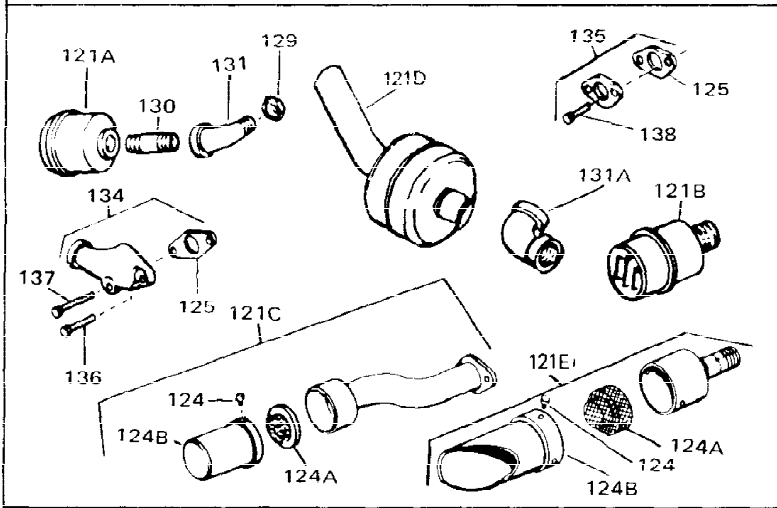

Ref #	Part Number	Qty	Description
35	26073	0	Washer, Connecting rod bolt
35	650570	0	Washer, Flat
35	650691	0	Washer, Flat
36	650694A	0	Screw, Hex flange hd., 5/16-18 x 2
36	650695A	0	Screw, Hex flange hd., 5/16-18 x 2-1/4
36	650697A	0	Screw, Hex flange hd., 5/16-18 x 2-1/2
38	27896	0	Gasket, Breather cover
43	27627	0	Tube, Breather
81	28820	0	Screw
81	30196	0	Screw
81	650521	0	Screw
82	27272	0	Gasket, Air cleaner
86A	34697	0	Elbow, Air cleaner
89A	730128	0	Cleaner Assy., Air
111	33167	0	Bracket, Lower fuel tank
112B	33166A	0	Bracket, Upper fuel tank
113A	650665	0	Screw
113	650561	0	Screw
117B	33053	0	Valve, Fuel strainer & shut-off
121E	391026	0	Muffler
124A	33171	0	Screen, Muffler
124B	33185	0	Cover & Tube, Muffler
124	650578	0	Screw
125	27930	0	Gasket, Exhaust
134	31288	0	Muffler Adapter Kit
135	730130	0	Muffler Adapter Kit
136	6021A	0	Screw, Hex flange hd., 5/16-18 x 1-1/2
137	650697A	0	Screw, Hex flange hd., 5/16-18 x 2-1/2
138	30196	0	Screw
233	34819	0	Elbow Assy., Air cleaner
234	730561	0	Air Cleaner Kit, Dual Element upright,
273	650687	0	Screw, Pan hd. self-tap, 10-32 x 5/16