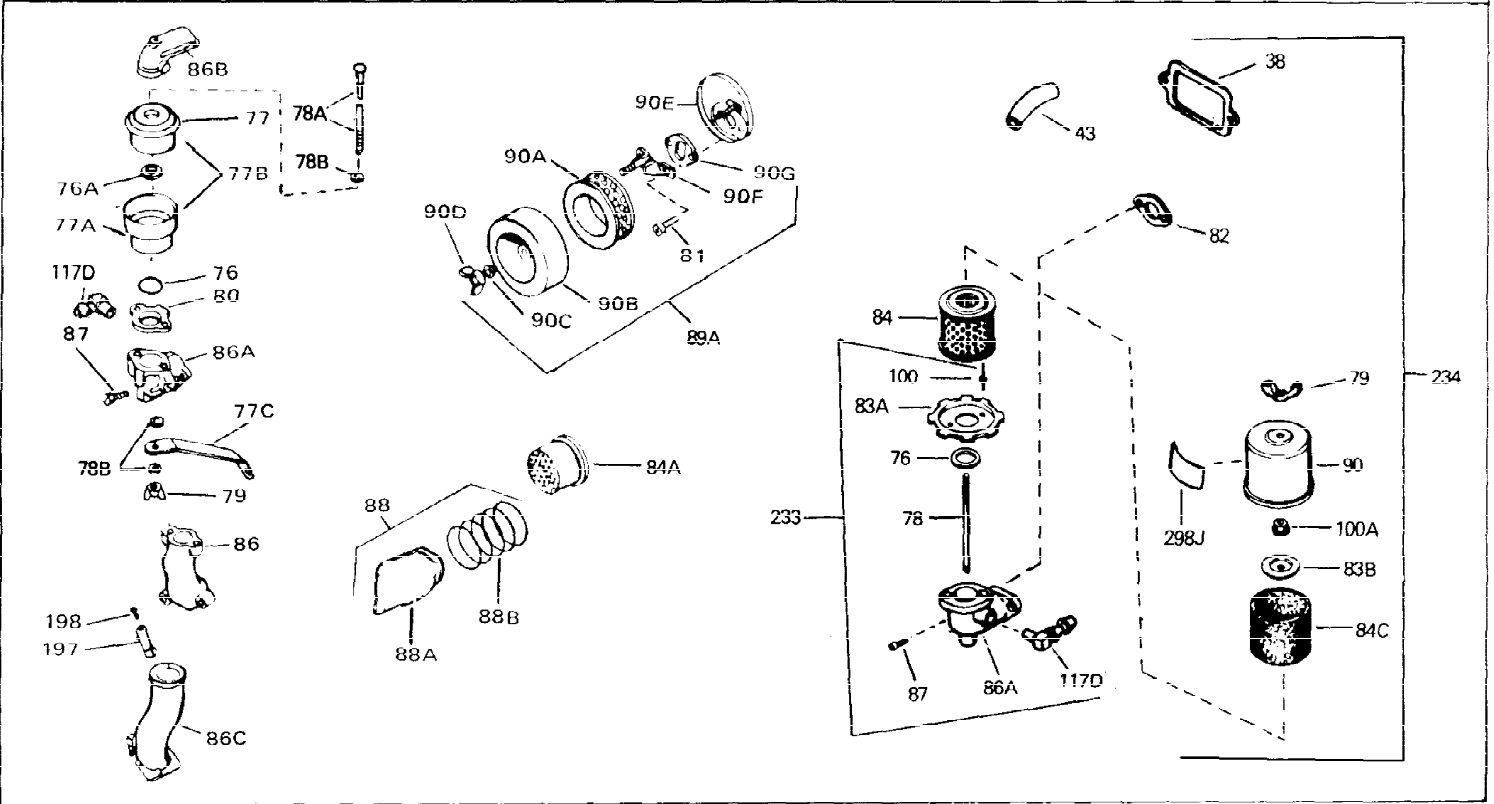

Ref #	Part Number	Qty	Description
35	26073	0	Washer, Connecting rod bolt
35	650570	0	Washer, Flat
35	650691	0	Washer, Flat
36	650694A	0	Screw, Hex flange hd., 5/16-18 x 2
36	650695A	0	Screw, Hex flange hd., 5/16-18 x 2-1/4
36	650697A	0	Screw, Hex flange hd., 5/16-18 x 2-1/2
38	27896	0	Gasket, Breather cover
43	27627	0	Tube, Breather
81	28820	0	Screw
81	30196	0	Screw
81	650521	0	Screw
82	27272	0	Gasket, Air cleaner
86A	34697	0	Elbow, Air cleaner
89A	730128	0	Cleaner Assy., Air
111	33167	0	Bracket, Lower fuel tank
112B	33166A	0	Bracket, Upper fuel tank
113A	650665	0	Screw
113	650561	0	Screw
117B	33053	0	Valve, Fuel strainer & shut-off
121E	391026	0	Muffler
124A	33171	0	Screen, Muffler
124B	33185	0	Cover & Tube, Muffler
124	650578	0	Screw
125	27930	0	Gasket, Exhaust
134	31288	0	Muffler Adapter Kit
135	730130	0	Muffler Adapter Kit
136	6021A	0	Screw, Hex flange hd., 5/16-18 x 1-1/2
137	650697A	0	Screw, Hex flange hd., 5/16-18 x 2-1/2
138	30196	0	Screw
233	34819	0	Elbow Assy., Air cleaner
234	730561	0	Air Cleaner Kit, Dual Element upright,
273	650687	0	Screw, Pan hd. self-tap, 10-32 x 5/16