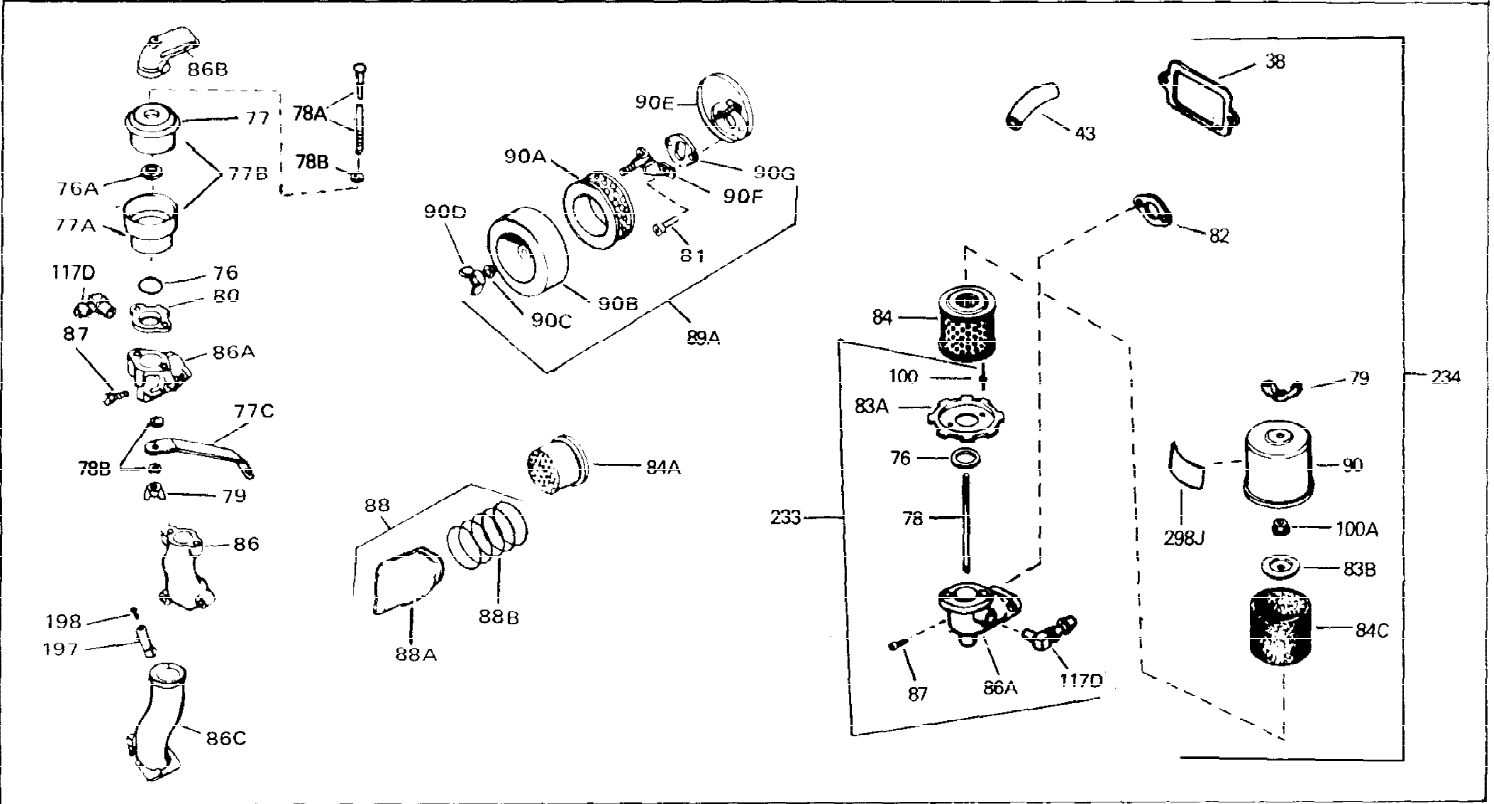

Ref #	Part Number	Qty	Description
35	26073	0	Washer, Connecting rod bolt
35	650570	0	Washer, Flat
35	650691	0	Washer, Flat
36	650694A	0	Screw, Hex flange hd., 5/16-18 x 2
36	650695A	0	Screw, Hex flange hd., 5/16-18 x 2-1/4
36	650697A	0	Screw, Hex flange hd., 5/16-18 x 2-1/2
38	27896	0	Gasket, Breather cover
43	27627	0	Tube, Breather
81	28820	0	Screw
81	30196	0	Screw
81	650521	0	Screw
82	27272	0	Gasket, Air cleaner
86A	34697	0	Elbow, Air cleaner
88	730512	0	Kit, Pre-cleaner
88A	31668	0	Bag, Pre-cleaner
88B	31667	0	Spring, Pre-cleaner bag
89A	730128	0	Cleaner Assy., Air
113	30688	0	Screw, Hex hd. Sems, 1/4-20 x 1/2
117B	33053	0	Valve, Fuel strainer & shut-off
121E	391026	0	Muffler
124A	33171	0	Screen, Muffler
124B	33185	0	Cover & Tube, Muffler
124	650578	0	Screw
125	27930	0	Gasket, Exhaust
129	32862	0	Nut, Conduit (1/4" thick)
131	29574	0	Elbow, Exhaust (90°)
134	31288	0	Muffler Adapter Kit
135	730130	0	Muffler Adapter Kit
136	6021A	0	Screw, Hex flange hd., 5/16-18 x 1-1/2
137	650697A	0	Screw, Hex flange hd., 5/16-18 x 2-1/2
138	30196	0	Screw
233	34819	0	Elbow Assy., Air cleaner
234	730561	0	Air Cleaner Kit, Dual Element upright,
273	650687	0	Screw, Pan hd. self-tap, 10-32 x 5/16