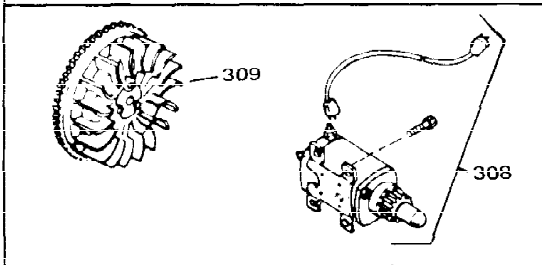

Ref #	Part Number	Qty	Description
36	650694A	0	Screw, Hex flange hd., 5/16-18 x 2
36	650695A	0	Screw, Hex flange hd., 5/16-18 x 2-1/4
36	650697A	0	Screw, Hex flange hd., 5/16-18 x 2-1/2
37	650128	0	Screw
37	650597	0	Screw, Hex washer hd., 10-24 x 5/8
37A	27261	0	Washer, Flat
41	28425	0	Cover, Valve chamber
56	30824	0	Link, Throttle
69	29747A	0	Screw
98	28569	0	Spring, Compression
98	31342	0	Spring, Compression
98	32924	0	Spring, Compression
99	29500	0	Screw, Fil. hd. mach., Sems, 8-32 x 3/4
99	650549	0	Screw
99	650688	0	Screw, Hex hd., 10-32 x 1-5/16" (Drilled
182	32683	0	Gasket, Fuel pump
183	32955	0	Cover, Fuel pump pad
184	9556	0	Plug, Oil drain (Sq. hd. pipe, 1/8-27)
185	30688	0	Screw, Hex hd. Sems, 1/4-20 x 1/2
224A	30826	0	Spring, Extension
225	730152	0	Control Assy., Speed
225A	33110A	0	Control Assy., Speed (Remote)
226	610973	0	Terminal Assy.
227	33177	0	Terminal
228	30820	0	Baffle, Heat
229	28942	0	Screw
230	27793	0	Clip, Conduit
262	29716	0	Screw
266	650815	0	Washer, Belleville
267	8115	0	Nut, Hex
305	33018	0	Harness, Adapter
306	590420	0	Starter, Rewind
308	32386	0	Starter Motor Kit (110-120 Volt)
308	32901	0	Starter Motor Kit (110-120 Volt)
308	33328	0	Starter Motor Kit (110-120 Volt)
308	33328A	0	Starter Motor Kit (110-120 Volt)
308	33518	0	Starter Motor Kit (110-120 Volt)
308	33518A	0	Starter Motor Kit (110-120 Volt)
308	33518B	0	Starter Motor Kit (110-120 Volt)
309	30811A	0	Flywheel