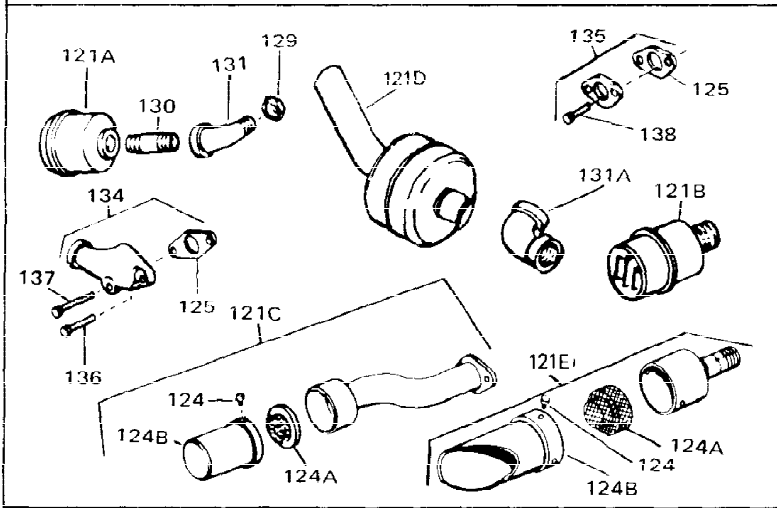

Ref #	Part Number	Qty	Description
35	26073	0	Washer, Connecting rod bolt
35	650570	0	Washer, Flat
35	650691	0	Washer, Flat
36	650694A	0	Screw, Hex flange hd., 5/16-18 x 2
36	650695A	0	Screw, Hex flange hd., 5/16-18 x 2-1/4
36	650697A	0	Screw, Hex flange hd., 5/16-18 x 2-1/2
38	27896	0	Gasket, Breather cover
43	27627	0	Tube, Breather
81	28820	0	Screw
81	30196	0	Screw
81	650521	0	Screw
82	27272	0	Gasket, Air cleaner
86A	34697	0	Elbow, Air cleaner
88	730512	0	Kit, Pre-cleaner
88A	31668	0	Bag, Pre-cleaner
88B	31667	0	Spring, Pre-cleaner bag
89A	730128	0	Cleaner Assy., Air
113	30688	0	Screw, Hex hd. Sems, 1/4-20 x 1/2
117B	33053	0	Valve, Fuel strainer & shut-off
121E	391026	0	Muffler
124A	33171	0	Screen, Muffler
124B	33185	0	Cover & Tube, Muffler
124	650578	0	Screw
125	27930	0	Gasket, Exhaust
129	32862	0	Nut, Conduit (1/4" thick)
131	29574	0	Elbow, Exhaust (90°)
134	31288	0	Muffler Adapter Kit
135	730130	0	Muffler Adapter Kit
136	6021A	0	Screw, Hex flange hd., 5/16-18 x 1-1/2
137	650697A	0	Screw, Hex flange hd., 5/16-18 x 2-1/2
138	30196	0	Screw
233	34819	0	Elbow Assy., Air cleaner
234	730561	0	Air Cleaner Kit, Dual Element upright,
273	650687	0	Screw, Pan hd. self-tap, 10-32 x 5/16