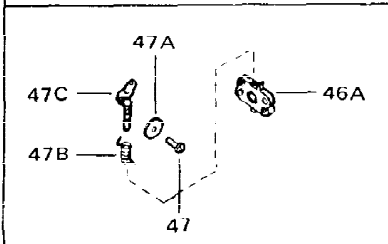

Ref #	Part Number	Qty	Description
36	650694A	0	Screw, Hex flange hd., 5/16-18 x 2
36	650695A	0	Screw, Hex flange hd., 5/16-18 x 2-1/4
36	650697A	0	Screw, Hex flange hd., 5/16-18 x 2-1/2
37	650128	0	Screw
37	650597	0	Screw, Hex washer hd., 10-24 x 5/8
37A	27261	0	Washer, Flat
41	28425	0	Cover, Valve chamber
56	30824	0	Link, Throttle
69	29747A	0	Screw
98	28569	0	Spring, Compression
98	31342	0	Spring, Compression
98	32924	0	Spring, Compression
99	29500	0	Screw, Fil. hd. mach., Sems, 8-32 x 3/4
99	650549	0	Screw
99	650688	0	Screw, Hex hd., 10-32 x 1-5/16" (Drilled
182	32683	0	Gasket, Fuel pump
183	32955	0	Cover, Fuel pump pad
184	9556	0	Plug, Oil drain (Sq. hd. pipe, 1/8-27)
185	30688	0	Screw, Hex hd. Sems, 1/4-20 x 1/2
224A	30826	0	Spring, Extension
225	730152	0	Control Assy., Speed
225A	33110A	0	Control Assy., Speed (Remote)
226	610973	0	Terminal Assy.
227	33177	0	Terminal
228	30820	0	Baffle, Heat
229	28942	0	Screw
230	27793	0	Clip, Conduit
262	29716	0	Screw
266	650815	0	Washer, Belleville
267	8115	0	Nut, Hex
305	33018	0	Harness, Adapter
306	590420	0	Starter, Rewind
308	32386	0	Starter Motor Kit (110-120 Volt)
308	32901	0	Starter Motor Kit (110-120 Volt)
308	33328	0	Starter Motor Kit (110-120 Volt)
308	33328A	0	Starter Motor Kit (110-120 Volt)
308	33518	0	Starter Motor Kit (110-120 Volt)
308	33518A	0	Starter Motor Kit (110-120 Volt)
308	33518B	0	Starter Motor Kit (110-120 Volt)
309	30811A	0	Flywheel