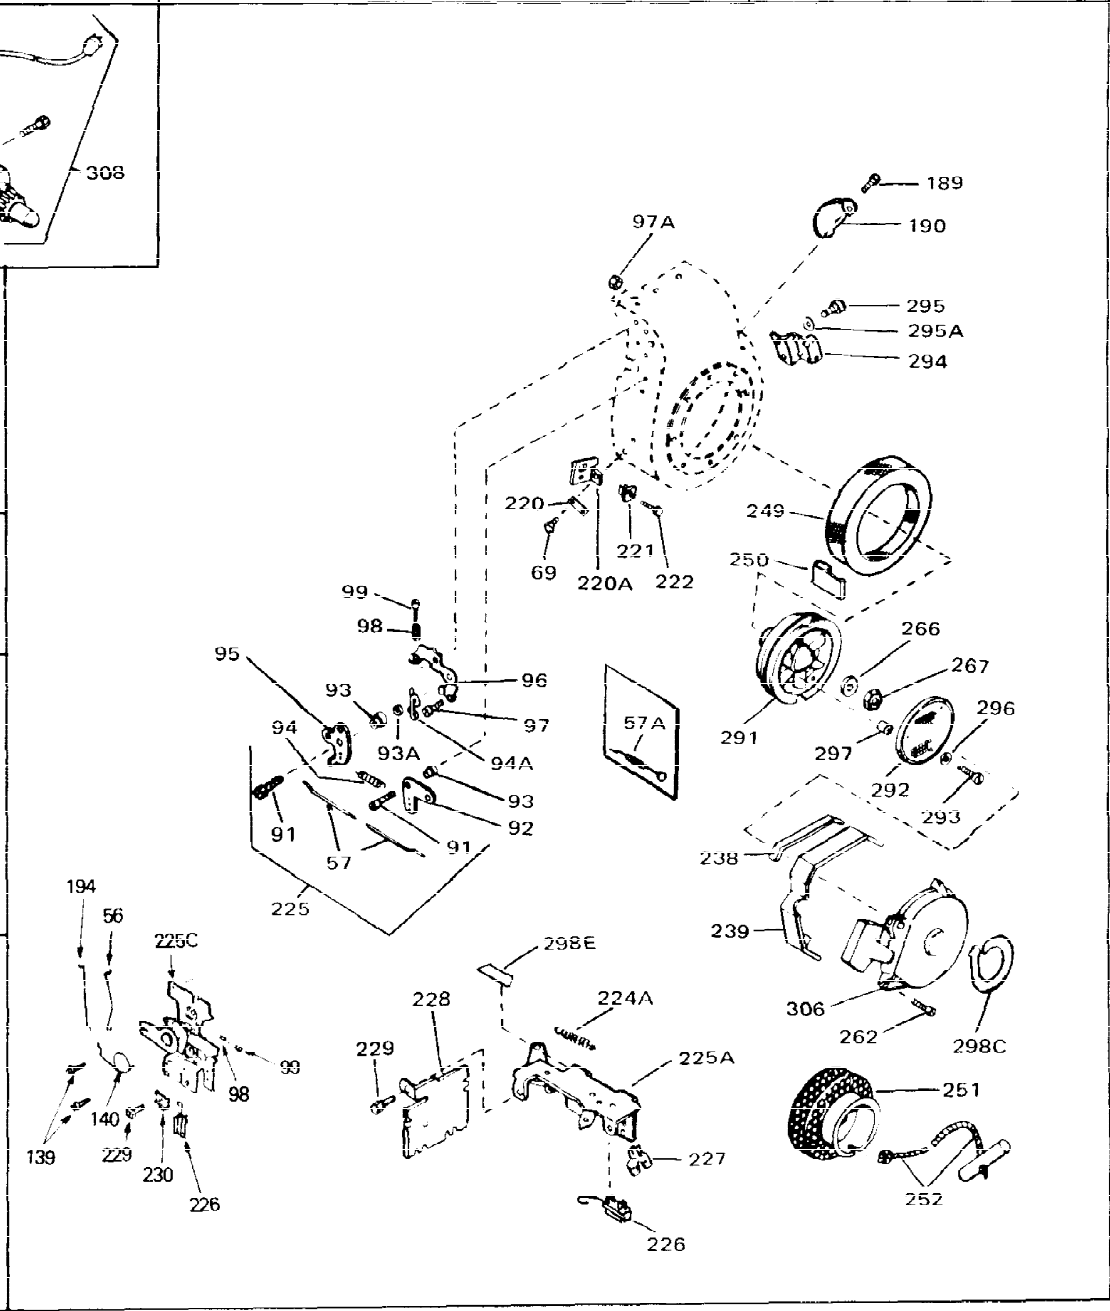

Ref #	Part Number	Qty	Description
36	650694A	0	Screw, Hex flange hd., 5/16-18 x 2
36	650695A	0	Screw, Hex flange hd., 5/16-18 x 2-1/4
36	650697A	0	Screw, Hex flange hd., 5/16-18 x 2-1/2
37	650128	0	Screw
37	650597	0	Screw, Hex washer hd., 10-24 x 5/8
37A	27261	0	Washer, Flat
41	28425	0	Cover, Valve chamber
56	30824	0	Link, Throttle
69	29747A	0	Screw
98	28569	0	Spring, Compression
98	31342	0	Spring, Compression
98	32924	0	Spring, Compression
99	29500	0	Screw, Fil. hd. mach., Sems, 8-32 x 3/4
99	650549	0	Screw
99	650688	0	Screw, Hex hd., 10-32 x 1-5/16" (Drilled
182	32683	0	Gasket, Fuel pump
183	32955	0	Cover, Fuel pump pad
184	9556	0	Plug, Oil drain (Sq. hd. pipe, 1/8-27)
185	30688	0	Screw, Hex hd. Sems, 1/4-20 x 1/2
224A	30826	0	Spring, Extension
225	730152	0	Control Assy., Speed
225A	33110A	0	Control Assy., Speed (Remote)
226	610973	0	Terminal Assy.
227	33177	0	Terminal
228	30820	0	Baffle, Heat
229	28942	0	Screw
230	27793	0	Clip, Conduit
262	29716	0	Screw
266	650815	0	Washer, Belleville
267	8115	0	Nut, Hex
305	33018	0	Harness, Adapter
306	590420	0	Starter, Rewind
308	32386	0	Starter Motor Kit (110-120 Volt)
308	32901	0	Starter Motor Kit (110-120 Volt)
308	33328	0	Starter Motor Kit (110-120 Volt)
308	33328A	0	Starter Motor Kit (110-120 Volt)
308	33518	0	Starter Motor Kit (110-120 Volt)
308	33518A	0	Starter Motor Kit (110-120 Volt)
308	33518B	0	Starter Motor Kit (110-120 Volt)
309	30811A	0	Flywheel