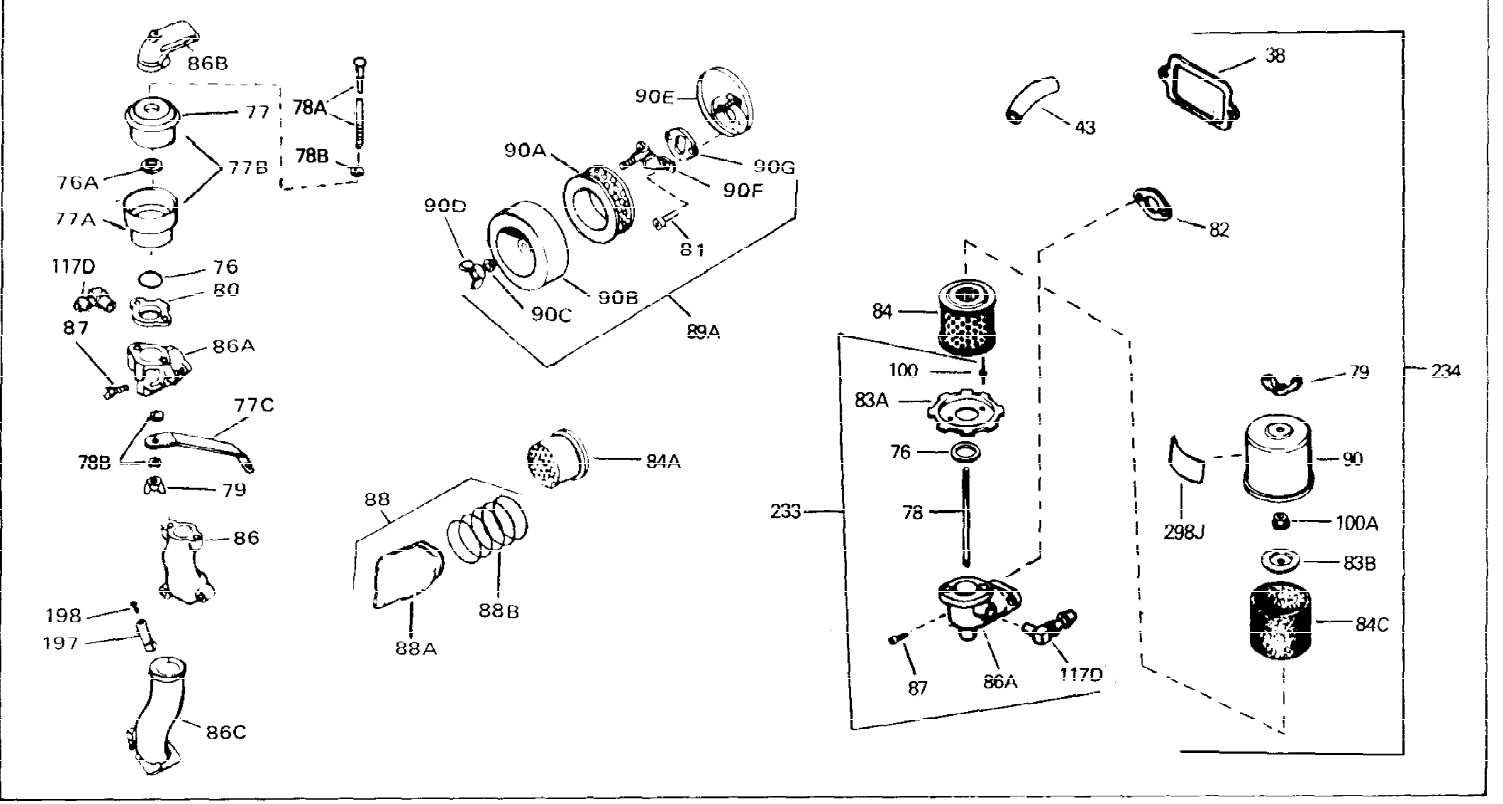

Ref #	Part Number	Qty	Description
35	26073	0	Washer, Connecting rod bolt
35	650570	0	Washer, Flat
35	650691	0	Washer, Flat
36	650694A	0	Screw, Hex flange hd., 5/16-18 x 2
36	650695A	0	Screw, Hex flange hd., 5/16-18 x 2-1/4
36	650697A	0	Screw, Hex flange hd., 5/16-18 x 2-1/2
38	27896	0	Gasket, Breather cover
43	27627	0	Tube, Breather
81	28820	0	Screw
81	30196	0	Screw
81	650521	0	Screw
82	27272	0	Gasket, Air cleaner
84A	31700	0	Element, Air cleaner
86A	34697	0	Elbow, Air cleaner
89A	730128	0	Cleaner Assy., Air
111B	34823	0	Bracket, Lower fuel tank
113	30688	0	Screw, Hex hd. Sems, 1/4-20 x 1/2
114A	33050	0	Tank Assy., Fuel (Dual kerosene & gas) (6
117B	33053	0	Valve, Fuel strainer & shut-off
117A	29683	0	Strainer & Shut-off
121A	29633	0	Muffler
121E	391026	0	Muffler
124A	33171	0	Screen, Muffler
124B	33185	0	Cover & Tube, Muffler
124	650578	0	Screw
125	27930	0	Gasket, Exhaust
129	32862	0	Nut, Conduit (1/4" thick)
130	30244	0	Nipple, Exhaust pipe (2-1/2")
131	30209	0	Elbow, Exhaust (45ø)
134	31288	0	Muffler Adapter Kit
135	730130	0	Muffler Adapter Kit
136	6021A	0	Screw, Hex flange hd., 5/16-18 x 1-1/2
137	650697A	0	Screw, Hex flange hd., 5/16-18 x 2-1/2
138	30196	0	Screw
199	29212	0	Screw
200	650570	0	Washer, Flat
201A	31979	0	Strap, Fuel tank
204	650451	0	Screw
205	650456	0	Nut, Lock
233	34819	0	Elbow Assy., Air cleaner
234	730561	0	Air Cleaner Kit, Dual Element upright,
273	650687	0	Screw, Pan hd. self-tap, 10-32 x 5/16