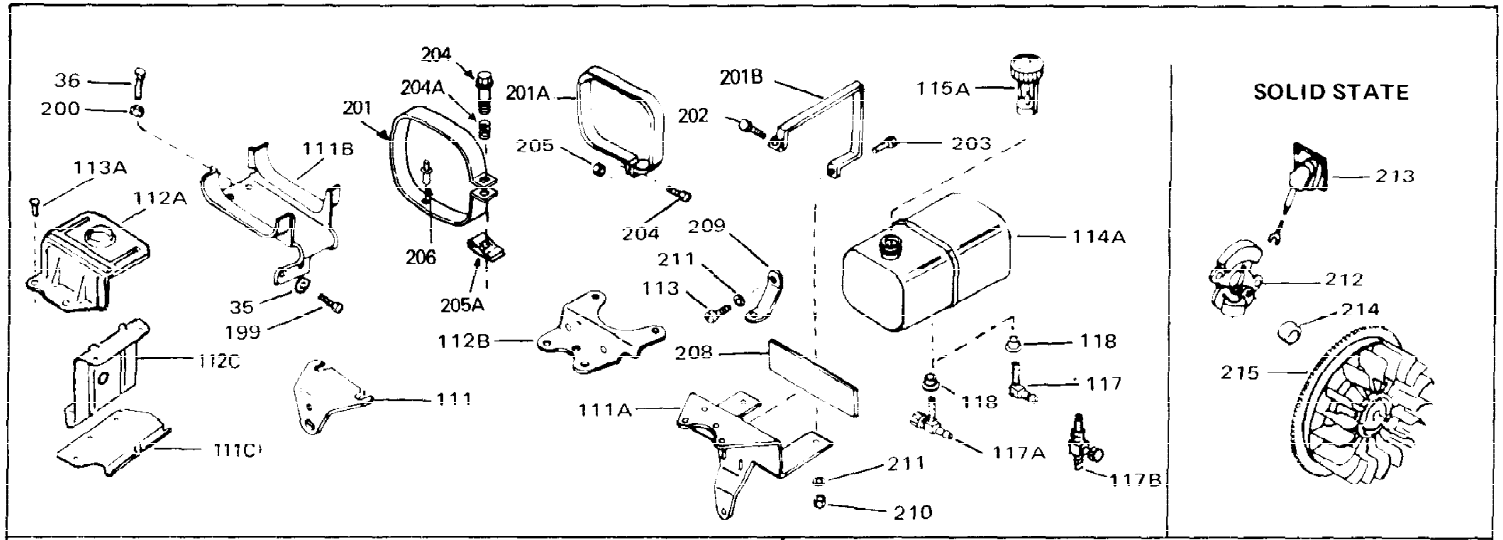

Ref #	Part Number	Qty	Description
35	26073	0	Washer, Connecting rod bolt
35	650570	0	Washer, Flat
35	650691	0	Washer, Flat
36	650694A	0	Screw, Hex flange hd., 5/16-18 x 2
36	650695A	0	Screw, Hex flange hd., 5/16-18 x 2-1/4
36	650697A	0	Screw, Hex flange hd., 5/16-18 x 2-1/2
38	27896	0	Gasket, Breather cover
43	27627	0	Tube, Breather
81	28820	0	Screw
81	30196	0	Screw
81	650521	0	Screw
82	27272	0	Gasket, Air cleaner
84A	31700	0	Element, Air cleaner
86A	34697	0	Elbow, Air cleaner
89A	730128	0	Cleaner Assy., Air
111B	34823	0	Bracket, Lower fuel tank
113	30688	0	Screw, Hex hd. Sems, 1/4-20 x 1/2
114A	33050	0	Tank Assy., Fuel (Dual kerosene & gas) (6
117B	33053	0	Valve, Fuel strainer & shut-off
117A	29683	0	Strainer & Shut-off
121A	29633	0	Muffler
121E	391026	0	Muffler
124A	33171	0	Screen, Muffler
124B	33185	0	Cover & Tube, Muffler
124	650578	0	Screw
125	27930	0	Gasket, Exhaust
129	32862	0	Nut, Conduit (1/4" thick)
130	30244	0	Nipple, Exhaust pipe (2-1/2")
131	30209	0	Elbow, Exhaust (45ø)
134	31288	0	Muffler Adapter Kit
135	730130	0	Muffler Adapter Kit
136	6021A	0	Screw, Hex flange hd., 5/16-18 x 1-1/2
137	650697A	0	Screw, Hex flange hd., 5/16-18 x 2-1/2
138	30196	0	Screw
199	29212	0	Screw
200	650570	0	Washer, Flat
201A	31979	0	Strap, Fuel tank
204	650451	0	Screw
205	650456	0	Nut, Lock
233	34819	0	Elbow Assy., Air cleaner
234	730561	0	Air Cleaner Kit, Dual Element upright,
273	650687	0	Screw, Pan hd. self-tap, 10-32 x 5/16