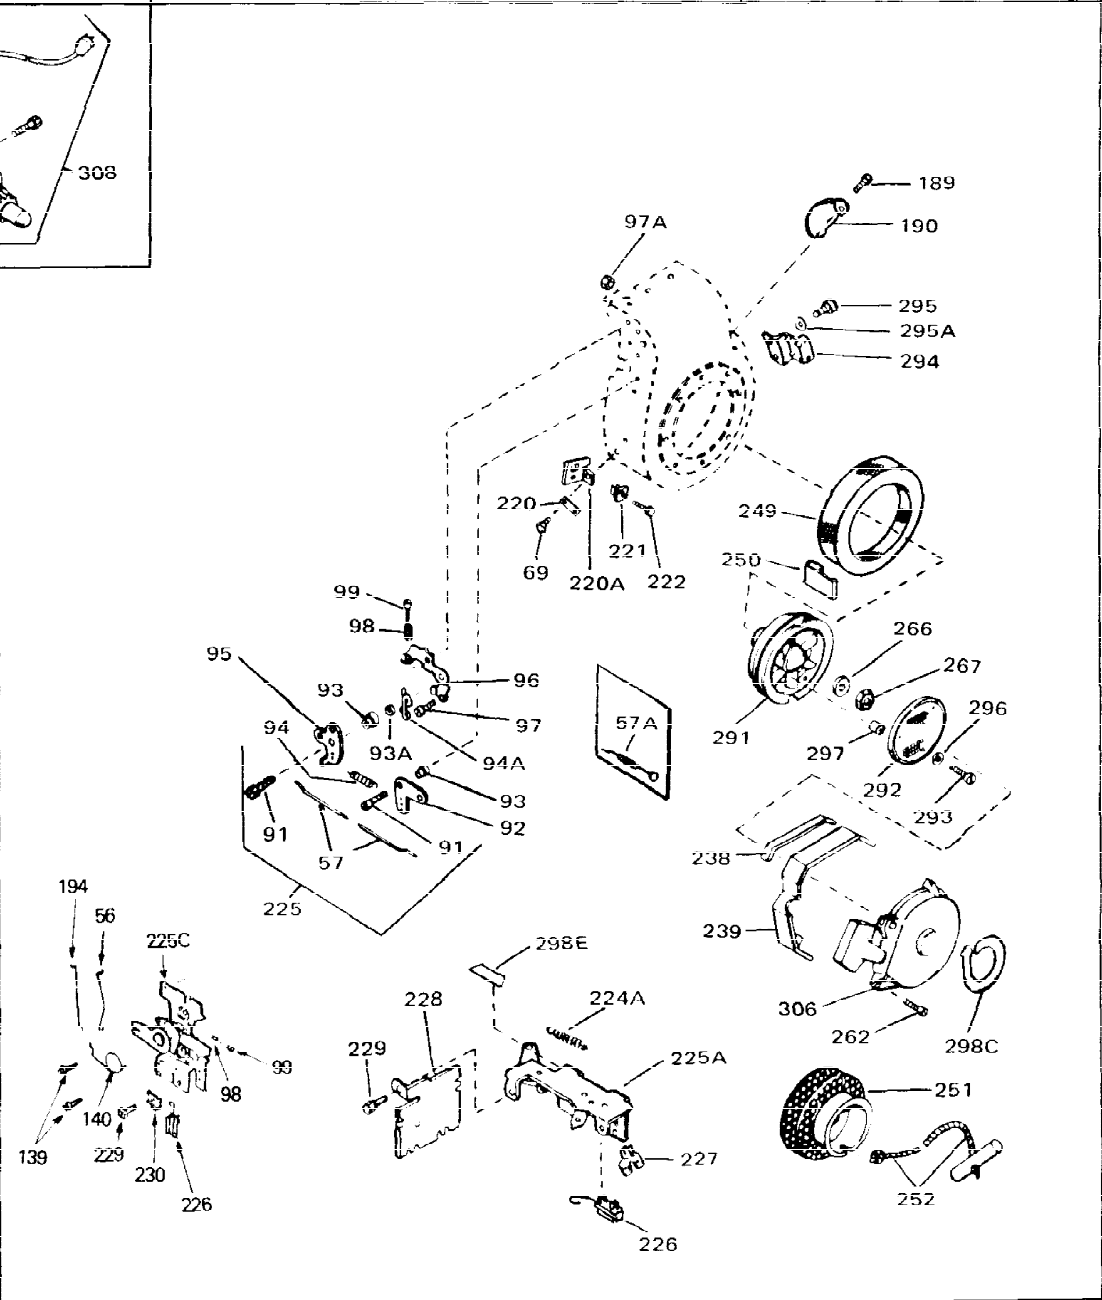

Ref #	Part Number	Qty	Description
36	650694A	0	Screw, Hex flange hd., 5/16-18 x 2
36	650695A	0	Screw, Hex flange hd., 5/16-18 x 2-1/4
36	650697A	0	Screw, Hex flange hd., 5/16-18 x 2-1/2
37	650128	0	Screw
37	650597	0	Screw, Hex washer hd., 10-24 x 5/8
37A	27261	0	Washer, Flat
41	28425	0	Cover, Valve chamber
43A	32447	0	Tube, Breather
44	32446	0	Grommet, Breather tube
56	31710	0	Link, Throttle
69	29747A	0	Screw
98	32924	0	Spring, Compression
98	28569	0	Spring, Compression
98	31342	0	Spring, Compression
99	29500	0	Screw, Fil. hd. mach., Sems, 8-32 x 3/4
99	650549	0	Screw
99	650688	0	Screw, Hex hd., 10-32 x 1-5/16" (Drilled
182	32683	0	Gasket, Fuel pump
183	32955	0	Cover, Fuel pump pad
184	9556	0	Plug, Oil drain (Sq. hd. pipe, 1/8-27)
185	30688	0	Screw, Hex hd. Sems, 1/4-20 x 1/2
220	30208	0	Bracket, Choke control
225	730152	0	Control Assy., Speed
226	610973	0	Terminal Assy.
227	33177	0	Terminal
229	28942	0	Screw
230	27793	0	Clip, Conduit
262	29716	0	Screw
266	650815	0	Washer, Belleville
267	8115	0	Nut, Hex
305	33018	0	Harness, Adapter
306	590420	0	Starter, Rewind
308	32386	0	Starter Motor Kit (110-120 Volt)
308	32901	0	Starter Motor Kit (110-120 Volt)
308	33328	0	Starter Motor Kit (110-120 Volt)
308	33328A	0	Starter Motor Kit (110-120 Volt)
308	33518	0	Starter Motor Kit (110-120 Volt)
308	33518A	0	Starter Motor Kit (110-120 Volt)
308	33518B	0	Starter Motor Kit (110-120 Volt)
309	30811A	0	Flywheel