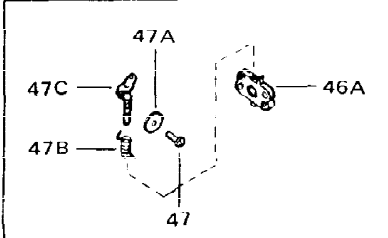

Ref #	Part Number	Qty	Description
36	650694A	0	Screw, Hex flange hd., 5/16-18 x 2
36	650695A	0	Screw, Hex flange hd., 5/16-18 x 2-1/4
36	650697A	0	Screw, Hex flange hd., 5/16-18 x 2-1/2
37	650128	0	Screw
37	650597	0	Screw, Hex washer hd., 10-24 x 5/8
37A	27261	0	Washer, Flat
41	28425	0	Cover, Valve chamber
43A	32447	0	Tube, Breather
44	32446	0	Grommet, Breather tube
56	31710	0	Link, Throttle
69	29747A	0	Screw
98	32924	0	Spring, Compression
98	28569	0	Spring, Compression
98	31342	0	Spring, Compression
99	29500	0	Screw, Fil. hd. mach., Sems, 8-32 x 3/4
99	650549	0	Screw
99	650688	0	Screw, Hex hd., 10-32 x 1-5/16" (Drilled
182	32683	0	Gasket, Fuel pump
183	32955	0	Cover, Fuel pump pad
184	9556	0	Plug, Oil drain (Sq. hd. pipe, 1/8-27)
185	30688	0	Screw, Hex hd. Sems, 1/4-20 x 1/2
220	30208	0	Bracket, Choke control
225	730152	0	Control Assy., Speed
226	610973	0	Terminal Assy.
227	33177	0	Terminal
229	28942	0	Screw
230	27793	0	Clip, Conduit
262	29716	0	Screw
266	650815	0	Washer, Belleville
267	8115	0	Nut, Hex
305	33018	0	Harness, Adapter
306	590420	0	Starter, Rewind
308	32386	0	Starter Motor Kit (110-120 Volt)
308	32901	0	Starter Motor Kit (110-120 Volt)
308	33328	0	Starter Motor Kit (110-120 Volt)
308	33328A	0	Starter Motor Kit (110-120 Volt)
308	33518	0	Starter Motor Kit (110-120 Volt)
308	33518A	0	Starter Motor Kit (110-120 Volt)
308	33518B	0	Starter Motor Kit (110-120 Volt)
309	30811A	0	Flywheel