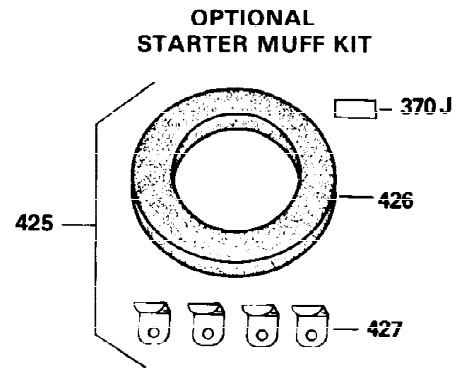

Ref #	Part Number	Qty	Description
300	34156A	1	Fuel Tank (Incl. 292 & 301)
301	35355	1	Fuel Cap
305	35554	1	Oil Fill Tube
307	35499	1	"O" Ring
308A	35540	1	Fill Tube Clip
310	35555	1	Dipstick
325	29443	1	Wire Clip
327	35392	1	Starter Plug
340	34168A	1	Fuel Tank Bracket
341	34167	1	Fuel Tank Bracket
342	30063	1	Screw, Torx T-30, 1/4-20 x 12"
370A	550223	1	Name Decal
380	632230	1	Carburetor (Incl. 184)
390	590666A	1	Rewind Starter
400	33235A	1	* Gasket Set (Incl. items marked PK i n notes) Incl. part #'s 27272A (2), 27896A (2), 27913A (1), 27915A (2), 28938C (1), 29673 (1), 30684 (1), 31688A (1), 33355A (1), 35865 (1)
420	730225	1	SAE 30 4-Cycle Engine Oil (Quart)
453	29538	1	Engine Mounting Base
454	650542	4	Screw, 5/16-18 x 3/4"

OPTIONAL 110-120
VOLT STARTER
MOTOR KIT

OPTIONAL SPARK ARREST
MUFFLER

Ref #	Part Number	Qty	Description
110	35187	1	Ground Wire
172	28425	1	Valve Cover
262	29747B	2	Screw, Torx T-40, 5/16-24 x 21/32"
274	35865	1	* Exhaust Manifold Gasket
275	32401	1	Muffler
277	650694A	1	Screw, 5/16-18 x 2"
277A	30196	1	Screw, 5/16-18 x 3/4"
370B	35274	1	Instruction Decal
370	36261	1	Instruction Decal

**ADD-ON ALTERNATOR
 AC LIGHTING OR DC CHARGING**

**OPTIONAL
 STARTER MUFF KIT**
 730571
 Can be used on H50-60 with
 stamped steel starter.

SOLID STATE

Ref #	Part Number	Qty	Description
90	611084	1	Flywheel
100	34443A	1	Solid State Ignition
101	610118	1	Spark Plug Cover
102	650872	2	Solid State Mounting Stud
103	650814	2	Screw, Torx T-15, 10-24 x 1"
172	28425	1	Valve Cover
173	32447	1	Breather Tube
239	27272A	1	* Air Cleaner Gasket
240A	31708	1	Air Cleaner Bracket
245	31700	1	Air Cleaner Filter
277A	30196	1	Screw, 5/16-18 x 3/4"