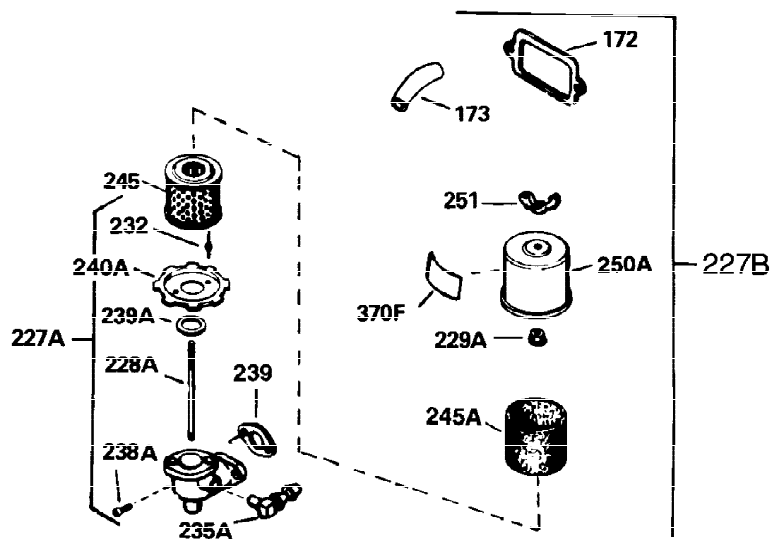

**ADD-ON ALTERNATOR
AC LIGHTING OR DC CHARGING**