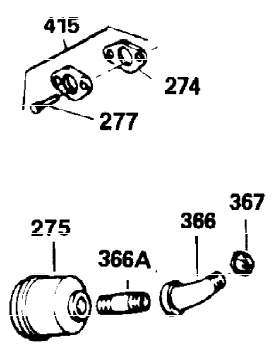

OPTIONAL SPARK ARREST
MUFFLER