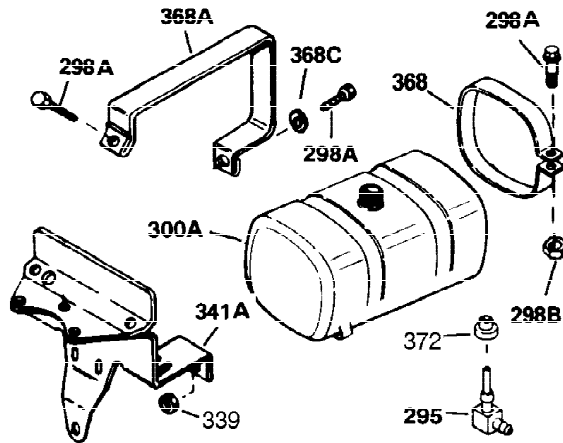

**OPTIONAL 110-120
VOLT STARTER
MOTOR KIT**

**OPTIONAL SPARK ARREST
MUFFLER**