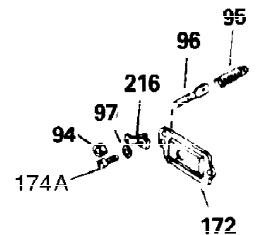

**OPTIONAL 110-120
VOLT STARTER
MOTOR KIT**