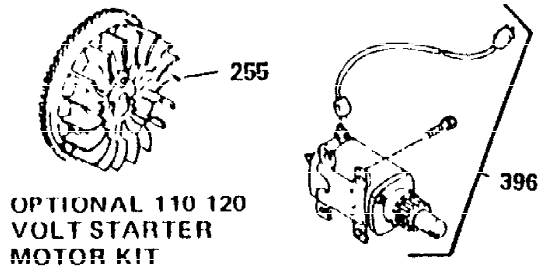

ILLUSTRATION SHOWS TYPICAL PARTS ONLY. ORDER BY PART NUMBER. PARTS NOT LISTED ARE SUPPLIED BY OEM.

VIEW 2 of 3

OPTIONAL SPARK ARREST MUFFLER