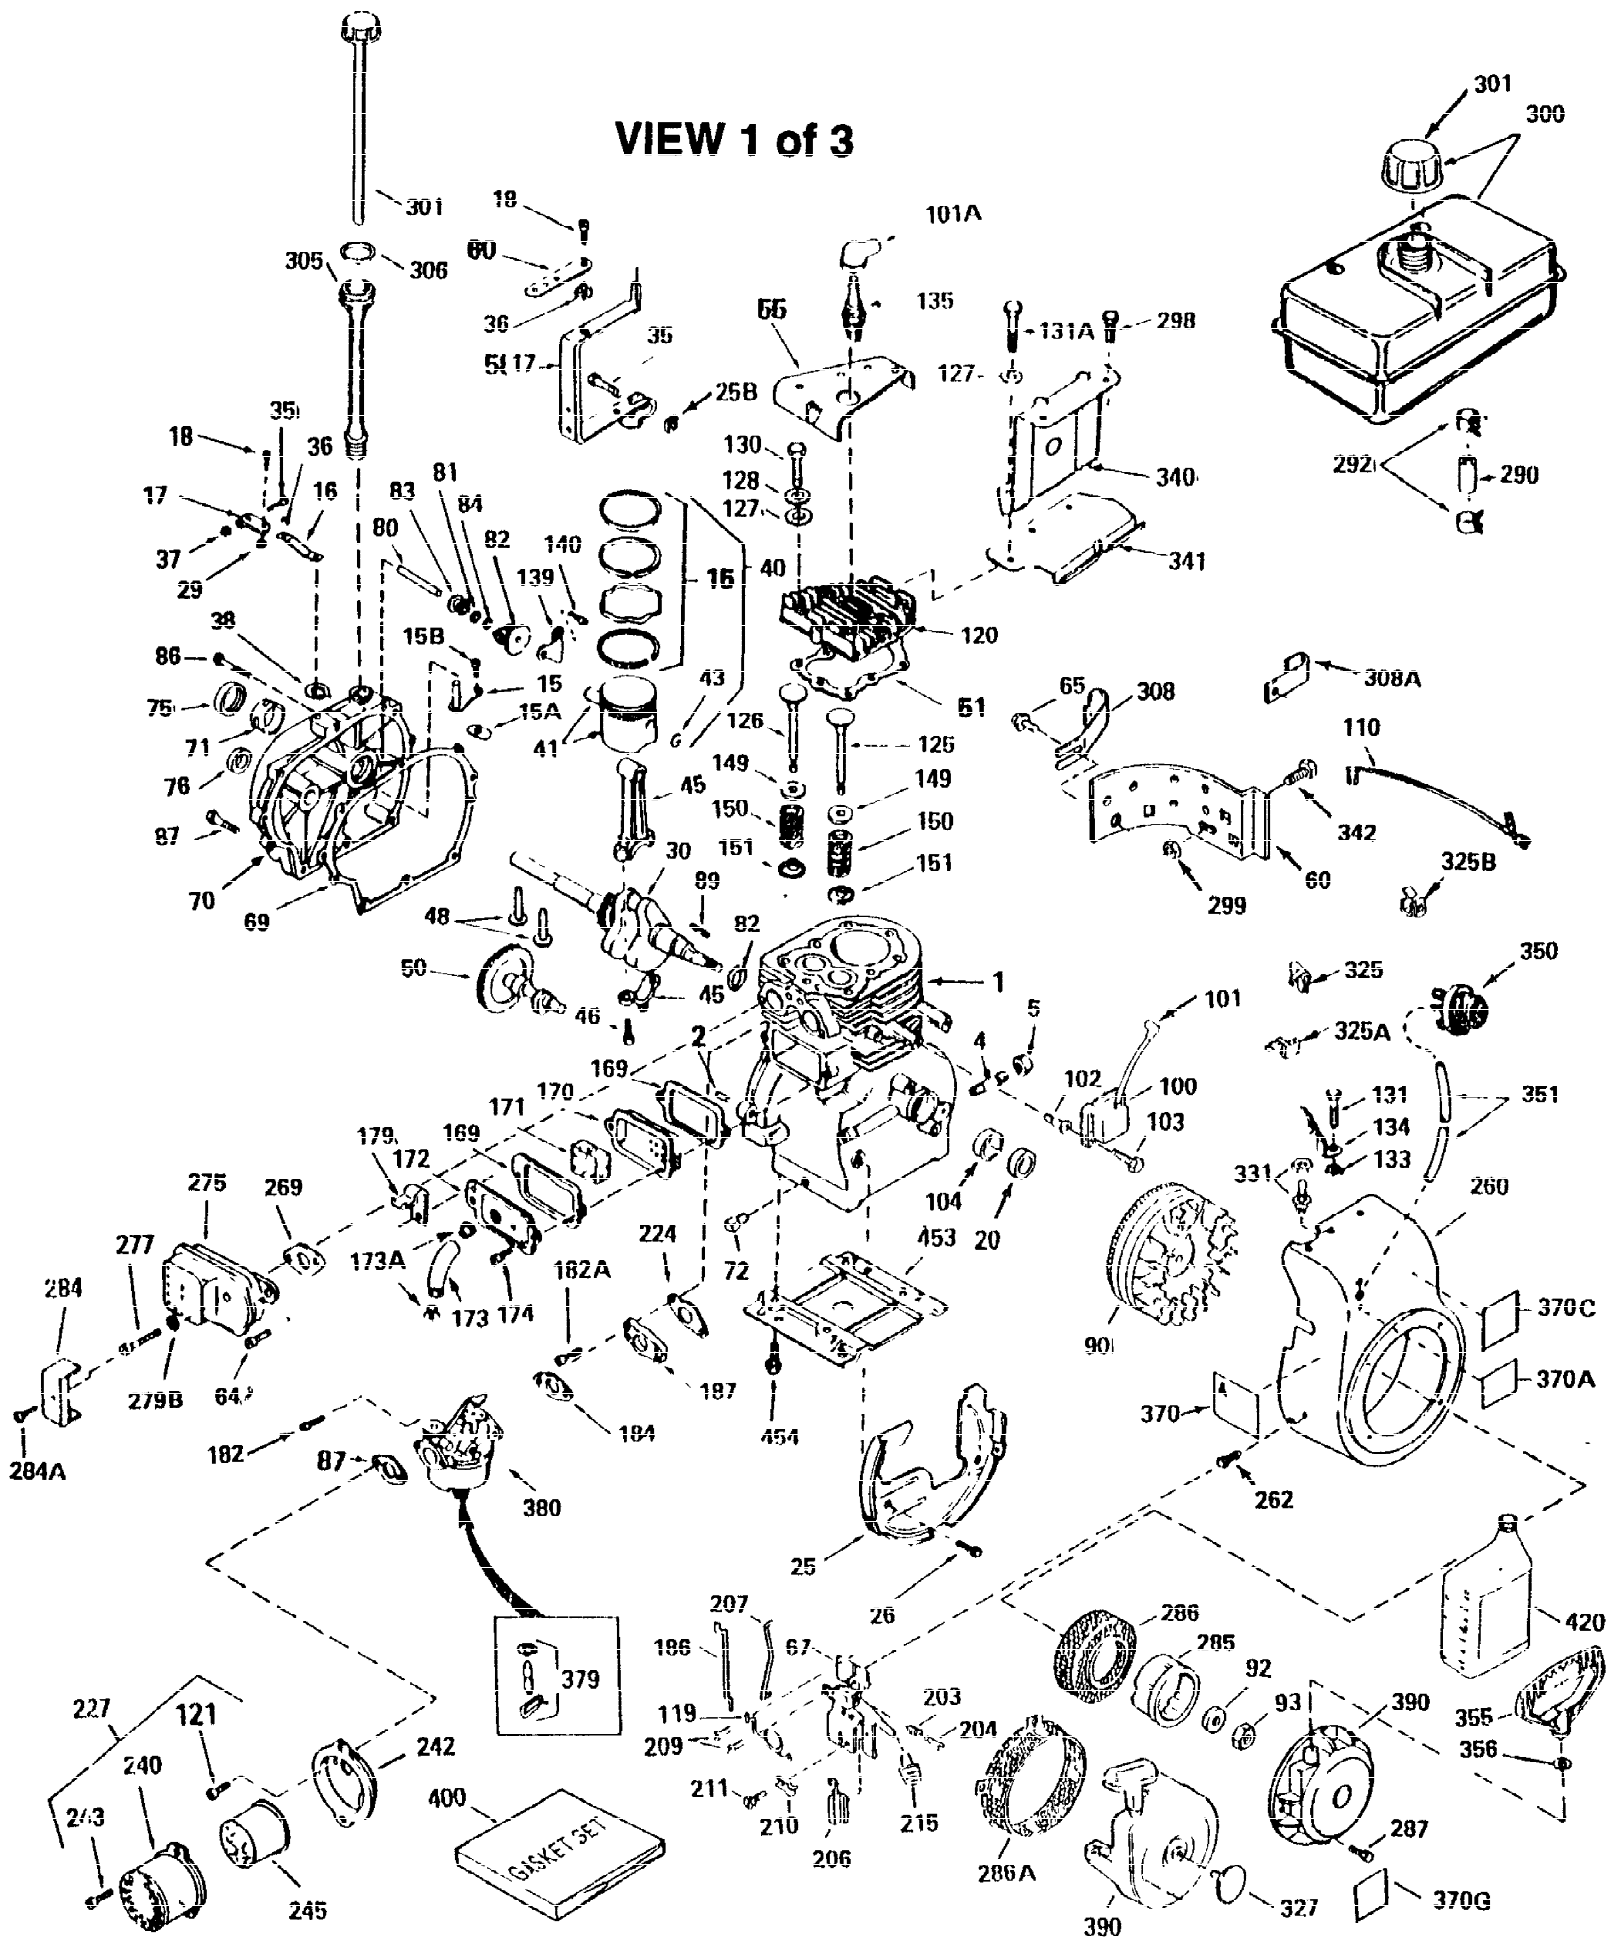

ILLUSTRATION SHOWS TYPICAL PARTS ONLY. ORDER BY PART NUMBER, PARTS NOT LISTED ARE SUPPLIED BY OEM.

VIEW 1 of 3

Ref #	Part Number	Qty	Description
1	34919B	1	Cylinder (Incl. 2, 20 & 72)
2	27652	2	Dowel Pin
15B	650494	1	Screw, 6-40 x 5/16"
15A	30700	1	Governor Yoke
15	30699C	1	Governor Rod (Incl. 15A & 15B)
16	33454	1	Governor Lever
17	29916	1	Governor Lever Clamp
18	650548	1	Screw, 8-32 x 5/16"
19	34663	1	Speed Control Spring
20	32630	1	Oil Seal
25	29536	1	Blower Housing Baffle
26	650561	2	Screw, 1/4-20 x 5/8"
28	30322	1	Lock Nut, 8-32
30	35188	1	Crankshaft
35	29826	1	Screw, 10-32 x 3/4"
36	29918	1	Lock Washer
37	29216	1	Lock Nut, 10-32
38	29642	1	Retaining Ring
40	34531	1	Piston, Pin & Ring Set (Std.)
40	34532	1	Piston, Pin & Ring Set (.010" OS)
40	34533	1	Piston, Pin & Ring Set (.020" OS)
41	33312B	1	Piston & Pin Ass'y. (Std.) (Incl. 43)
41	33313B	1	Piston & Pin Ass'y. (.010" OS) (Incl. 43)
41	33314B	1	Piston & Pin Ass'y. (.020" OS) (Incl. 43)
42	34854	1	Ring Set (Std.)
42	34855	1	Ring Set (.010" OS)
42	34856	1	Ring Set (.020" OS)
43	27888	2	Piston Pin Retaining Ring
45	31380C	1	Connecting Rod Ass'y. (Incl. 46)
46	650662C	2	Connecting Rod Bolt
48	34034	2	Valve Lifter
50	32115	1	Camshaft (MCR)
60	30622A	1	Blower Housing Extension
65	650128	1	Screw, 10-24 x 1/2"
69	30684	1	* Cylinder Cover Gasket
70	31303C	1	Cylinder Cover (Incl. 71, 75 & 80)
71	31546	1	Crankshaft Bushing
72	27642	2	Oil Drain Plug
75	28427	1	Oil Seal
80	31845	1	Governor Shaft
81	30590A	1	Washer
82	30591	1	Governor Gear Ass'y. (Incl. 81)
83	30588A	1	Governor Spool
84	29193	1	Retaining Ring
86	650488	7	Screw, 1/4-20 x 1-1/4"
87	650493	1	Screw, 1/4-20 x 1-3/4"
89	32589	1	Flywheel Key
90	611084	1	Flywheel
92	650815	1	Belleville Washer
93	8116	1	Flywheel Nut
100	34443A	1	Solid State Ignition
101	610118	1	Spark Plug Cover
102	650872	2	Solid State Mounting Stud
103	650814	2	Screw, Torx T-15, 10-24 x 1"
110	35187	1	Ground Wire