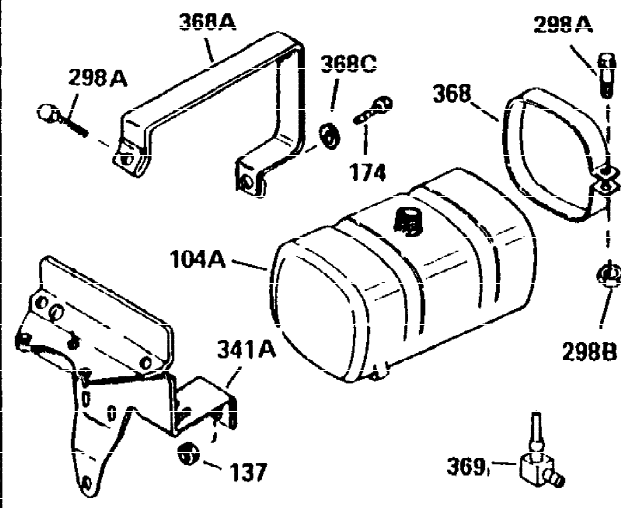

ILLUSTRATION SHOWS TYPICAL PARTS ONLY. ORDER BY PART NUMBER. PARTS NOT LISTED ARE SUPPLIED BY OEM.

VIEW 2 of 3

OPTIONAL SPARK ARREST MUFFLER