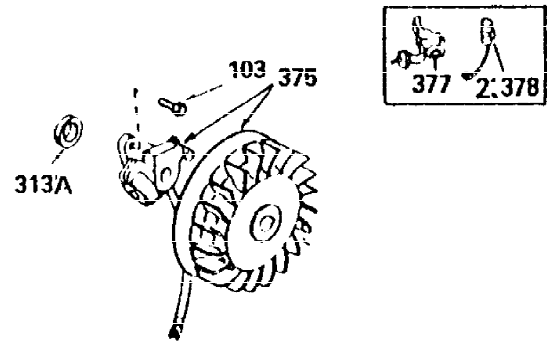

**STANDARD POINT
IGNITION**