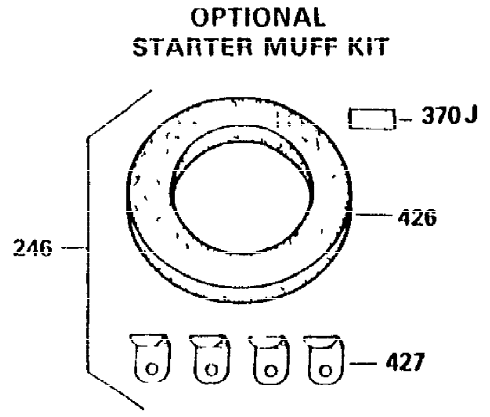

ILLUSTRATION SHOWS TYPICAL PARTS ONLY. ORDER BY PART NUMBER. PARTS NOT LISTED ARE SUPPLIED BY OEM.

VIEW 3 of 3