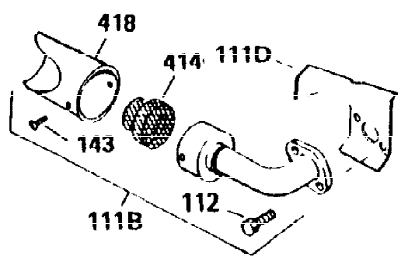

OPTIONAL SPARK ARREST MUFFLER