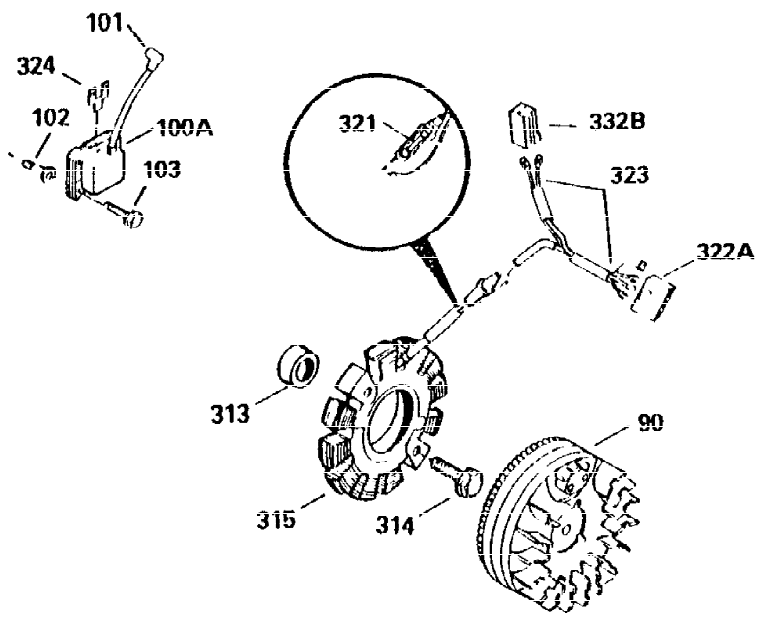

SOLID STATE