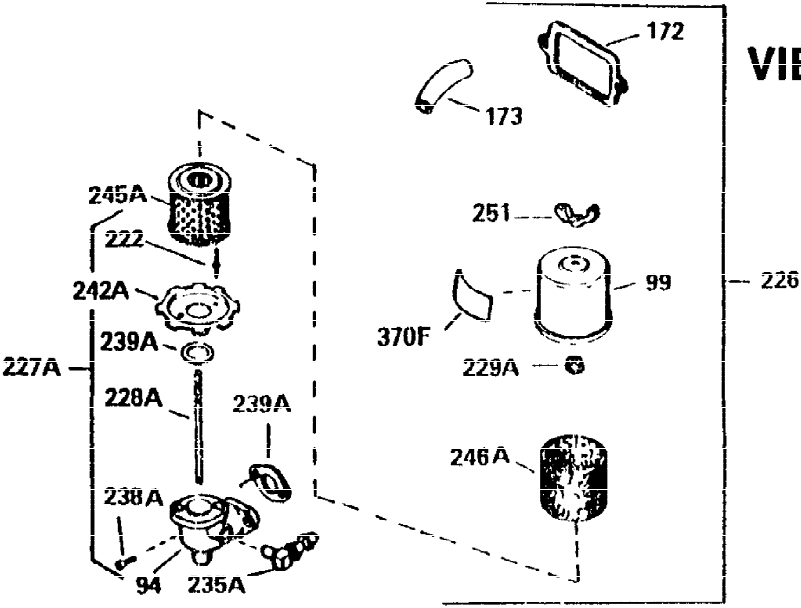

ILLUSTRATION SHOWS TYPICAL PARTS ONLY. ORDER BY PART NUMBER. PARTS NOT LISTED ARE SUPPLIED BY OEM.

VIEW 3 of 3