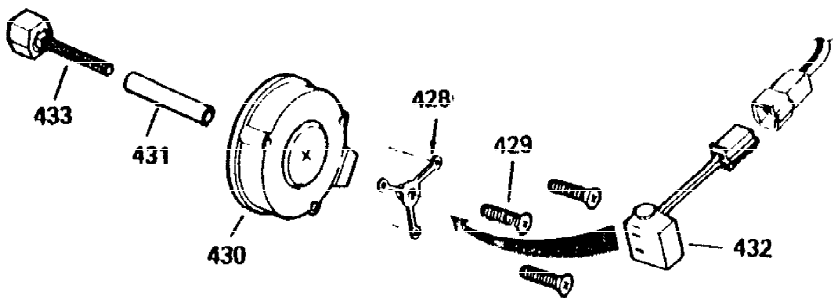

**ADD-ON ALTERNATOR
AC LIGHTING OR DC CHARGING**