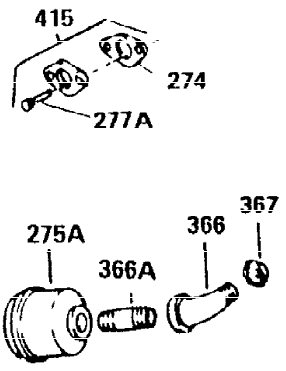

Ref #	Part Number	Qty	Description
291	30962	1	Fuel Line
292	26460	2	Fuel Line Clamp
298	650665	2	Screw, 1/4-15 x 3/4"
300	34186A	1	Fuel Tank (Incl. 292 & 301)
301	35355	1	Fuel Cap
305	35554	1	Oil Fill Tube
307	35499	1	"O" Ring
308	35540	1	Fill Tube Clip
310	35555	1	Dipstick
325	29443	1	Wire Clip
327	35392	1	Starter Plug
340	34159	1	Fuel Tank Bracket
341	34158	1	Fuel Tank Bracket
342	650561	1	Screw, 1/4-20 x 5/8"
370	34607	1	Instruction Decal
370A	34612	1	Instruction Decal
380	632230	1	Carburetor (Incl. 184)
390	590666A	1	Rewind Starter
400	33235A	1	* Gasket Set (Incl. items marked PK i n notes) Incl. part #'s 27272A (2), 27896A (2), 27913A (1), 27915A (2), 28938C (1), 29673 (1), 30684 (1), 31688A (1), 33355A (1), 35865 (1)
453	29538	1	Engine Mounting Base
454	650542	4	Screw, 5/16-18 x 3/4"

ILLUSTRATION SHOWS TYPICAL PARTS ONLY. ORDER BY PART NUMBER. PARTS NOT LISTED ARE SUPPLIED BY OEM.

VIEW 2 of 3

OPTIONAL SPARK ARREST MUFFLER

Ref #	Part Number	Qty	Description
19	34663	1	Speed Control Spring
28	30322	1	Lock Nut, 8-32
42	34854	1	Ring Set (Std.)
42	34855	1	Ring Set (.010" OS)
42	34856	1	Ring Set (.020" OS)
172	28425	1	Valve Cover
174	650128	2	Screw, 10-24 x 1/2"
200	35011	1	Control Bracket (Incl.19,203,204,206)
235	30675	1	Breather Tube Fitting
238	28820	2	Screw, 10-32 x 1/2"
239	27272A	2	* Air Cleaner Gasket
262	29747B	2	Screw, Torx T-40, 5/16-24 x 21/32"
265	30939A	1	Cylinder Head Cover
272	30196	2	Screw, 5/16-18 x 3/4"
273	34712	1	Carburetor Flange
277A	30196	1	Screw, 5/16-18 x 3/4"
291	30962	1	Fuel Line
298	650665	2	Screw, 1/4-15 x 3/4"
307	35499	1	"O" Ring
310	35555	1	Dipstick
370B	35274	1	Instruction Decal