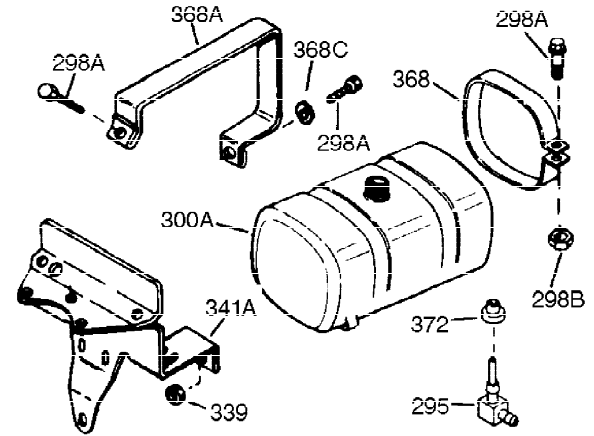

**OPTIONAL 110-120
VOLT STARTER
MOTOR KIT**