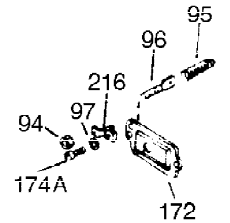

**OPTIONAL 110-120
VOLT STARTER
MOTOR KIT**