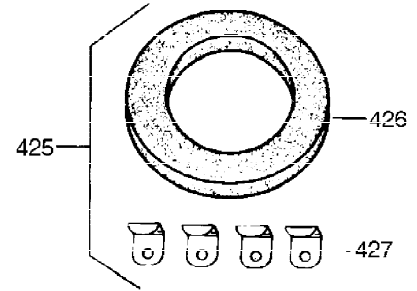

**OPTIONAL
STARTER MUFF KIT**

730571
Can be used on H50-60 with
stamped steel starter.