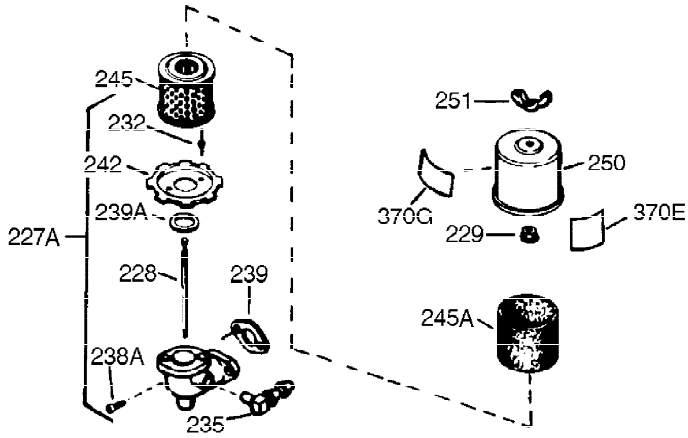

**OPTIONAL
STARTER MUFF KIT**

730571
Can be used on H50-60 with
stamped steel starter.