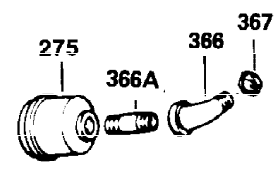

**OPTIONAL SPARK ARREST
MUFFLER**