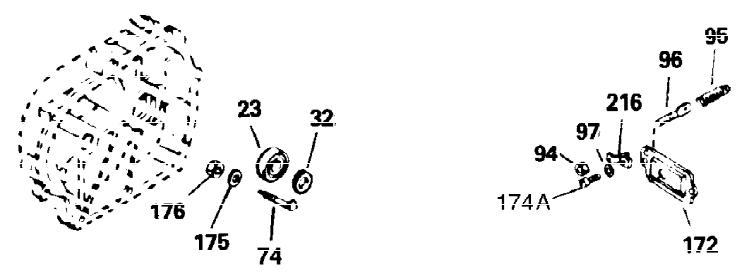

Ref #	Part Number	Qty	Description
301	35355	1	Fuel Cap
305	35554	1	Oil Fill Tube
307	35499	1	"O" Ring
308	35540	1	Fill Tube Clip
310	35555	1	Dipstick
327	35392	1	Starter Plug
340	34168A	1	Fuel Tank Bracket
341	34167	1	Fuel Tank Bracket
342	30063	1	Screw, Torx T-30, 1/4-20 x 1/2"
370A	550223	1	Name Decal
370C	33962	1	Throttle Decal
380	632230	1	Carburetor (Incl. 184)
390	590666	1	Rewind Starter
400	33235A	1	* Gasket Set (Incl. items marked PK i n notes) Incl. part #'s 27272A (2), 27896A (2), 27913A (1), 27915A (2), 28938C (1), 29673 (1), 30684 (1), 31688A (1), 33355A (1), 35865 (1)
420	730225	1	SAE 30 4-Cycle Engine Oil (Quart)
453	29538	1	Engine Mounting Base
454	650542	4	Screw, 5/16-18 x 3/4"