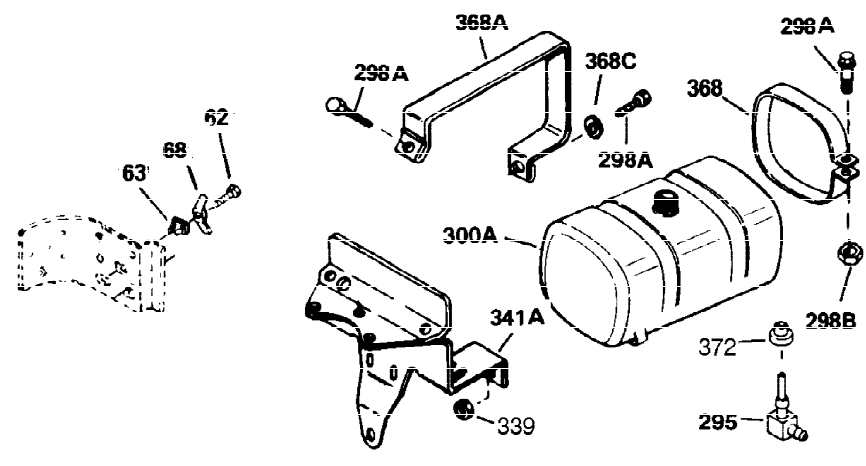

Ref #	Part Number	Qty	Description
301	35355	1	Fuel Cap
305	35554	1	Oil Fill Tube
307	35499	1	"O" Ring
308	35540	1	Fill Tube Clip
310	35555	1	Dipstick
327	35392	1	Starter Plug
340	34168A	1	Fuel Tank Bracket
341	34167	1	Fuel Tank Bracket
342	30063	1	Screw, Torx T-30, 1/4-20 x 1/2"
370A	550223	1	Name Decal
370C	33962	1	Throttle Decal
380	632230	1	Carburetor (Incl. 184)
390	590666	1	Rewind Starter
400	33235A	1	* Gasket Set (Incl. items marked PK i n notes) Incl. part #'s 27272A (2), 27896A (2), 27913A (1), 27915A (2), 28938C (1), 29673 (1), 30684 (1), 31688A (1), 33355A (1), 35865 (1)
420	730225	1	SAE 30 4-Cycle Engine Oil (Quart)
453	29538	1	Engine Mounting Base
454	650542	4	Screw, 5/16-18 x 3/4"