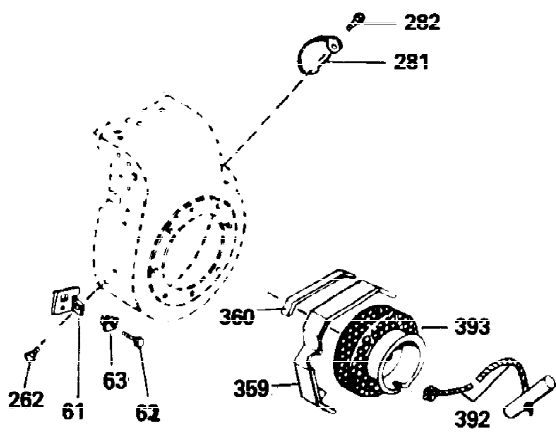

Ref #	Part Number	Qty	Description
301	35355	1	Fuel Cap
305	35554	1	Oil Fill Tube
307	35499	1	"O" Ring
308	35540	1	Fill Tube Clip
310	35555	1	Dipstick
327	35392	1	Starter Plug
340	34168A	1	Fuel Tank Bracket
341	34167	1	Fuel Tank Bracket
342	30063	1	Screw, Torx T-30, 1/4-20 x 1/2"
370A	550223	1	Name Decal
370C	33962	1	Throttle Decal
380	632230	1	Carburetor (Incl. 184)
390	590666	1	Rewind Starter
400	33235A	1	* Gasket Set (Incl. items marked PK i n notes) Incl. part #'s 27272A (2), 27896A (2), 27913A (1), 27915A (2), 28938C (1), 29673 (1), 30684 (1), 31688A (1), 33355A (1), 35865 (1)
420	730225	1	SAE 30 4-Cycle Engine Oil (Quart)
453	29538	1	Engine Mounting Base
454	650542	4	Screw, 5/16-18 x 3/4"