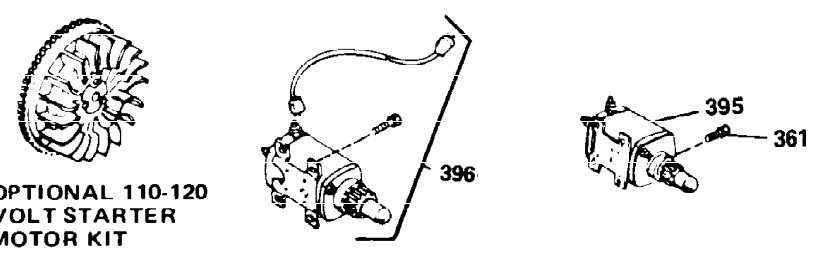

OPTIONAL SPARK ARREST
MUFFLER