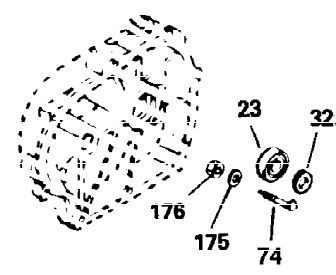

OPTIONAL 110-120
VOLT STARTER
MOTOR KIT

OPTIONAL SPARK ARREST
MUFFLER