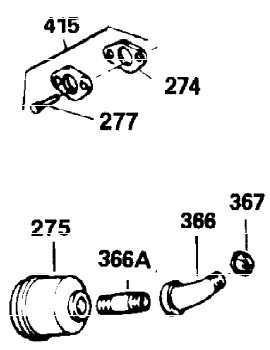

OPTIONAL SPARK ARREST
MUFFLER