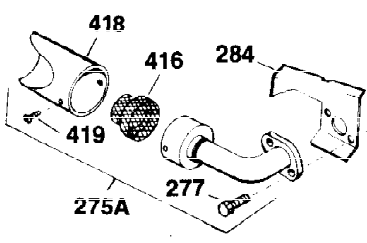

OPTIONAL SPARK ARREST
MUFFLER