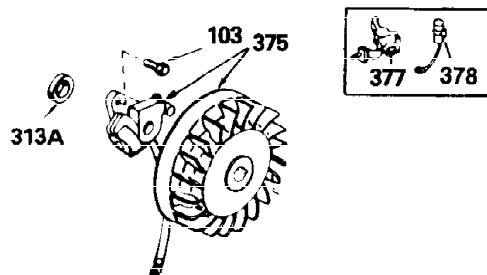

**STANDARD POINT
IGNITION**