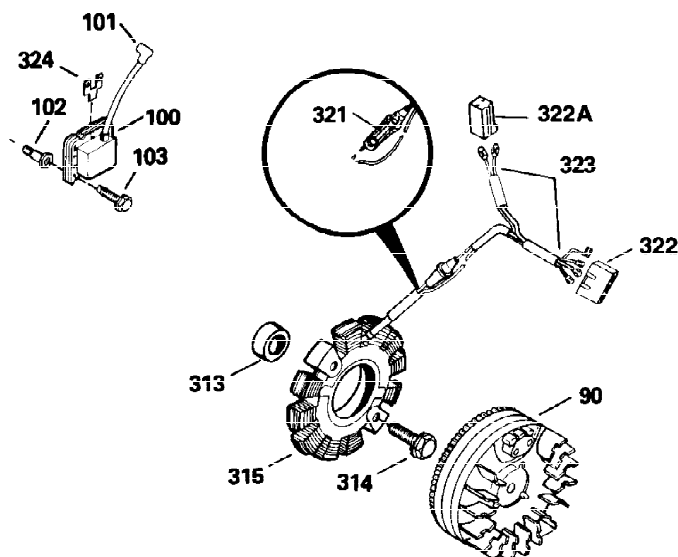

**ADD-ON ALTERNATOR
 AC LIGHTING OR DC CHARGING**

730571
 Can be used on H50-60 with stamped steel starter.

**STANDARD POINT
 IGNITION**

SOLID STATE

Ref #	Part Number	Qty	Description
90	611084	1	Flywheel
100	34443A	1	Solid State Ignition
102	650872	2	Solid State Mounting Stud
103	650814	2	Screw, Torx T-15, 10-24 x 1"
172	28425	1	Valve Cover
173	35350	1	Breather Tube
239	27272A	1	* Air Cleaner Gasket
242	31691	1	Air Cleaner Bracket
245	30727	1	Air Cleaner Filter
269	35865	1	* Exhaust Manifold Gasket
277A	30196	1	Screw, 5/16-18 x 3/4"
279B	26073	1	Washer
291	30962	1	Fuel Line