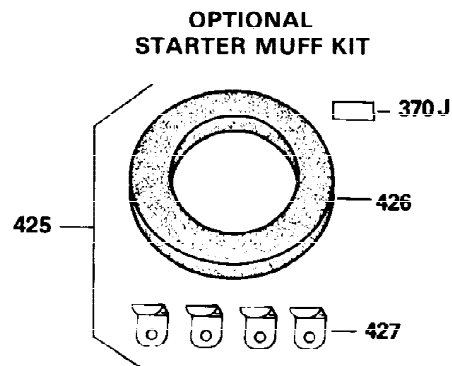

Ref #	Part Number	Qty	Description
300	34186A	1	Fuel Tank (Incl. 292 & 301)
301	35355	1	Fuel Cap
305	35554	1	Oil Fill Tube
307	35499	1	"O" Ring
308	35540	1	Fill Tube Clip
310	35555	1	Dipstick
327	35392	1	Starter Plug
340	34159	1	Fuel Tank Bracket
341	34158	1	Fuel Tank Bracket
342	650561	1	Screw, 1/4-20 x 5/8"
370A	550223	1	Name Decal
380	632230	1	Carburetor (Incl. 184)
390	590666	1	Rewind Starter
400	33235A	1	* Gasket Set (Incl. items marked PK i n notes) Incl. part #'s 27272A (2), 27896A (2), 27913A (1), 27915A (2), 28938C (1), 29673 (1), 30684 (1), 31688A (1), 33355A (1), 35865 (1)
420	730225	1	SAE 30 4-Cycle Engine Oil (Quart)
453	29538	1	Engine Mounting Base
454	650542	4	Screw, 5/16-18 x 3/4"

OPTIONAL 110-120
VOLT STARTER
MOTOR KIT

OPTIONAL SPARK ARREST
MUFFLER

Ref #	Part Number	Qty	Description
172	28425	1	Valve Cover
242	31691	1	Air Cleaner Bracket
262	29747B	2	Screw, Torx T-40, 5/16-24 x 21/32"
269	35865	1	* Exhaust Manifold Gasket
275	35275	1	Muffler
277	650694A	1	Screw, 5/16-18 x 2"
277A	30196	1	Screw, 5/16-18 x 3/4"
279B	26073	1	Washer
284	34174	1	Muffler Deflector
291	30962	1	Fuel Line
370B	35274	1	Instruction Decal
370	34346	1	Instruction Decal

**ADD-ON ALTERNATOR
 AC LIGHTING OR DC CHARGING**

730571
 Can be used on H50-60 with stamped steel starter.

**STANDARD POINT
 IGNITION**

SOLID STATE

Ref #	Part Number	Qty	Description
90	611084	1	Flywheel
100	34443A	1	Solid State Ignition
102	650872	2	Solid State Mounting Stud
103	650814	2	Screw, Torx T-15, 10-24 x 1"
172	28425	1	Valve Cover
173	35350	1	Breather Tube
239	27272A	1	* Air Cleaner Gasket
242	31691	1	Air Cleaner Bracket
245	30727	1	Air Cleaner Filter
269	35865	1	* Exhaust Manifold Gasket
277A	30196	1	Screw, 5/16-18 x 3/4"
279B	26073	1	Washer
291	30962	1	Fuel Line