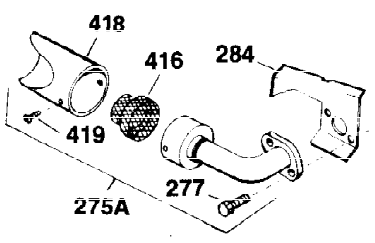

**OPTIONAL SPARK ARREST
MUFFLER**