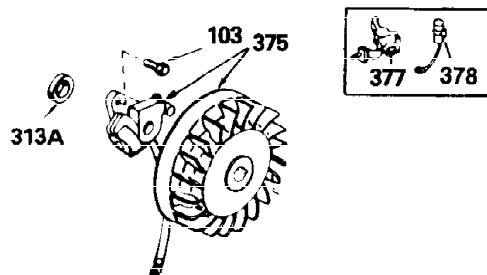

OPTIONAL 110-120
VOLT STARTER
MOTOR KIT

OPTIONAL SPARK ARREST
MUFFLER

Ref #	Part Number	Qty	Description
110	35187	1	Terminal
129	650692	1	Screw, 5/16-18 x 1-3/4"
172	28425	1	Valve Cover
228	650826	1	Stu, 1/4-20 x 6.20"
229	650825	1	Nut & Lock Washer, 1/4-20
235	30675	1	Air Cleaner Elbow Fitting
262	29747B	2	Screw, Torx T-40, 5/16-24 x 21/32"
269	35865	1	* Exhaust Manifold Gasket
275	32401	1	Muffler
277	650694A	1	Screw, 5/16-18 x 2"
277A	30196	1	Screw, 5/16-18 x 3/4"
279B	26073	1	Washer
291	30962	1	Fuel Line
361	30063	4	Screw, Torx T-30, 1/4-20 x 1/2"
370	34346	1	Instruction Decal
370B	35274	1	Instruction Decal
395	35765A	1	Electric Starter Motor (12 Volt)

**ADD-ON ALTERNATOR
 AC LIGHTING OR DC CHARGING**

730571
 Can be used on H50-60 with stamped steel starter.

**STANDARD POINT
 IGNITION**

SOLID STATE

Ref #	Part Number	Qty	Description
90	611087	1	Flywheel
100	34443A	1	Solid State Ignition
101	610118	1	Spark Plug Cover
102	650872	2	Solid State Mounting Stud
103	650814	2	Screw, Torx T-15, 10-24 x 1"
129	650692	1	Screw, 5/16-18 x 1-3/4"
172	28425	1	Valve Cover
173	32447	1	Breather Tube
228	650826	1	Stu, 1/4-20 x 6.20"
229	650825	1	Nut & Lock Washer, 1/4-20
232	0	2	Pop Rivet (Purchase Locally)
235	30675	1	Air Cleaner Elbow Fitting
239	27272A	1	* Air Cleaner Gasket
239A	34698A	1	* Air Cleaner Gasket
245A	34782	1	Air Cleaner Filter
245A	34783	1	Air Cleaner Filter
251	650513	1	Wing Nut, 1/4-20
269	35865	1	* Exhaust Manifold Gasket
277A	30196	1	Screw, 5/16-18 x 3/4"
279B	26073	1	Washer
291	30962	1	Fuel Line
313	35189	1	Spacer
314	650873	2	Screw, 1/4-20 x 3/4"
315	611113	1	Alternator Coil (3 Amp)(Incl. 321,322 & 323)
321	611161	1	Diode
322	610921	1	Connector Body
323	610922	1	Terminal
324	33177	1	Terminal