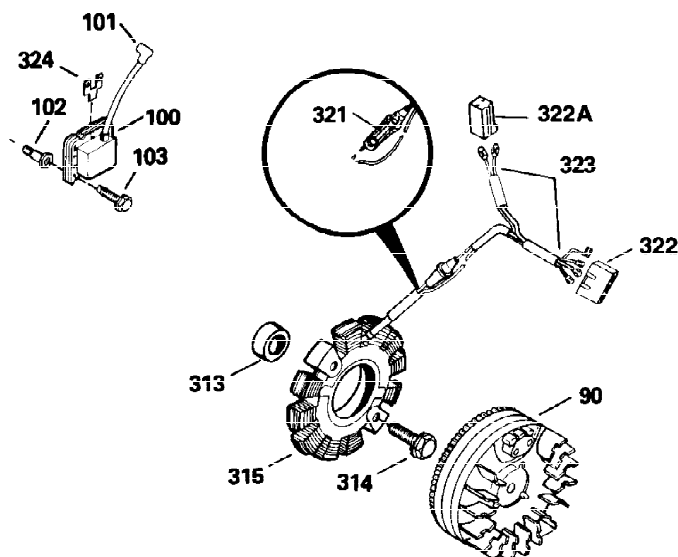

**ADD-ON ALTERNATOR
 AC LIGHTING OR DC CHARGING**

730571
 Can be used on H50-60 with stamped steel starter.

**STANDARD POINT
 IGNITION**

SOLID STATE

Ref #	Part Number	Qty	Description
90	611087	1	Flywheel
100	34443A	1	Solid State Ignition
101	610118	1	Spark Plug Cover
102	650872	2	Solid State Mounting Stud
103	650814	2	Screw, Torx T-15, 10-24 x 1"
129	650692	1	Screw, 5/16-18 x 1-3/4"
172	28425	1	Valve Cover
173	32447	1	Breather Tube
228	650826	1	Stu, 1/4-20 x 6.20"
229	650825	1	Nut & Lock Washer, 1/4-20
232	0	2	Pop Rivet (Purchase Locally)
235	30675	1	Air Cleaner Elbow Fitting
239	27272A	1	* Air Cleaner Gasket
239A	34698A	1	* Air Cleaner Gasket
245A	34782	1	Air Cleaner Filter
245A	34783	1	Air Cleaner Filter
251	650513	1	Wing Nut, 1/4-20
269	35865	1	* Exhaust Manifold Gasket
277A	30196	1	Screw, 5/16-18 x 3/4"
279B	26073	1	Washer
291	30962	1	Fuel Line
313	35189	1	Spacer
314	650873	2	Screw, 1/4-20 x 3/4"
315	611113	1	Alternator Coil (3 Amp)(Incl. 321,322 & 323)
321	611161	1	Diode
322	610921	1	Connector Body
323	610922	1	Terminal
324	33177	1	Terminal