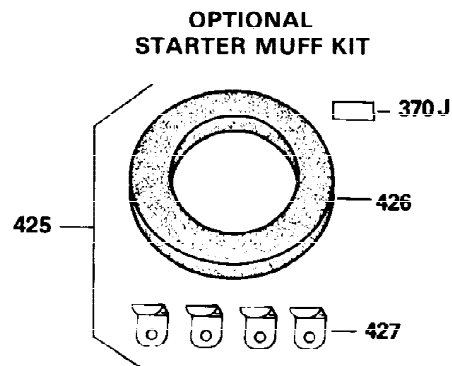

OPTIONAL 110-120
VOLT STARTER
MOTOR KIT

OPTIONAL SPARK ARREST
MUFFLER

Ref #	Part Number	Qty	Description
110	35187	1	Terminal
129	650692	1	Screw, 5/16-18 x 1-3/4"
172	28425	1	Valve Cover
228	650826	1	Stu, 1/4-20 x 6.20"
229	650825	1	Nut & Lock Washer, 1/4-20
235	30675	1	Air Cleaner Elbow Fitting
262	29747B	2	Screw, Torx T-40, 5/16-24 x 21/32"
269	35865	1	* Exhaust Manifold Gasket
275	32401	1	Muffler
277	650694A	1	Screw, 5/16-18 x 2"
277A	30196	1	Screw, 5/16-18 x 3/4"
279B	26073	1	Washer
291	30962	1	Fuel Line
361	30063	4	Screw, Torx T-30, 1/4-20 x 1/2"
370	34346	1	Instruction Decal
370B	35274	1	Instruction Decal
395	35765A	1	Electric Starter Motor (12 Volt)

**ADD-ON ALTERNATOR
 AC LIGHTING OR DC CHARGING**

730571
 Can be used on H50-60 with stamped steel starter.

**STANDARD POINT
 IGNITION**

SOLID STATE

Ref #	Part Number	Qty	Description
90	611087	1	Flywheel
100	34443A	1	Solid State Ignition
101	610118	1	Spark Plug Cover
102	650872	2	Solid State Mounting Stud
103	650814	2	Screw, Torx T-15, 10-24 x 1"
129	650692	1	Screw, 5/16-18 x 1-3/4"
172	28425	1	Valve Cover
173	32447	1	Breather Tube
228	650826	1	Stu, 1/4-20 x 6.20"
229	650825	1	Nut & Lock Washer, 1/4-20
232	0	2	Pop Rivet (Purchase Locally)
235	30675	1	Air Cleaner Elbow Fitting
239	27272A	1	* Air Cleaner Gasket
239A	34698A	1	* Air Cleaner Gasket
245A	34782	1	Air Cleaner Filter
245A	34783	1	Air Cleaner Filter
251	650513	1	Wing Nut, 1/4-20
269	35865	1	* Exhaust Manifold Gasket
277A	30196	1	Screw, 5/16-18 x 3/4"
279B	26073	1	Washer
291	30962	1	Fuel Line
313	35189	1	Spacer
314	650873	2	Screw, 1/4-20 x 3/4"
315	611113	1	Alternator Coil (3 Amp)(Incl. 321,322 & 323)
321	611161	1	Diode
322	610921	1	Connector Body
323	610922	1	Terminal
324	33177	1	Terminal