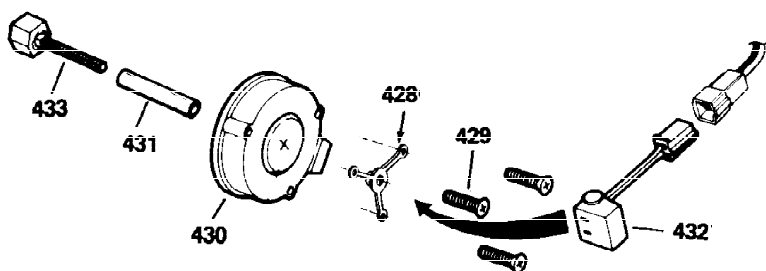

OPTIONAL 110-120
VOLT STARTER
MOTOR KIT

OPTIONAL SPARK ARREST
MUFFLER

Ref #	Part Number	Qty	Description
110	35187	1	Terminal
129	650692	1	Screw, 5/16-18 x 1-3/4"
172	28425	1	Valve Cover
228	650826	1	Stu, 1/4-20 x 6.20"
229	650825	1	Nut & Lock Washer, 1/4-20
235	30675	1	Air Cleaner Elbow Fitting
262	29747B	2	Screw, Torx T-40, 5/16-24 x 21/32"
269	35865	1	* Exhaust Manifold Gasket
275	32401	1	Muffler
277	650694A	1	Screw, 5/16-18 x 2"
277A	30196	1	Screw, 5/16-18 x 3/4"
279B	26073	1	Washer
291	30962	1	Fuel Line
361	30063	4	Screw, Torx T-30, 1/4-20 x 1/2"
370	34346	1	Instruction Decal
370B	35274	1	Instruction Decal
395	35765A	1	Electric Starter Motor (12 Volt)

**ADD-ON ALTERNATOR
 AC LIGHTING OR DC CHARGING**

730571
 Can be used on H50-60 with stamped steel starter.

**STANDARD POINT
 IGNITION**

SOLID STATE

Ref #	Part Number	Qty	Description
90	611087	1	Flywheel
100	34443A	1	Solid State Ignition
101	610118	1	Spark Plug Cover
102	650872	2	Solid State Mounting Stud
103	650814	2	Screw, Torx T-15, 10-24 x 1"
129	650692	1	Screw, 5/16-18 x 1-3/4"
172	28425	1	Valve Cover
173	32447	1	Breather Tube
228	650826	1	Stu, 1/4-20 x 6.20"
229	650825	1	Nut & Lock Washer, 1/4-20
232	0	2	Pop Rivet (Purchase Locally)
235	30675	1	Air Cleaner Elbow Fitting
239	27272A	1	* Air Cleaner Gasket
239A	34698A	1	* Air Cleaner Gasket
245A	34782	1	Air Cleaner Filter
245A	34783	1	Air Cleaner Filter
251	650513	1	Wing Nut, 1/4-20
269	35865	1	* Exhaust Manifold Gasket
277A	30196	1	Screw, 5/16-18 x 3/4"
279B	26073	1	Washer
291	30962	1	Fuel Line
313	35189	1	Spacer
314	650873	2	Screw, 1/4-20 x 3/4"
315	611113	1	Alternator Coil (3 Amp)(Incl. 321,322 & 323)
321	611161	1	Diode
322	610921	1	Connector Body
323	610922	1	Terminal
324	33177	1	Terminal