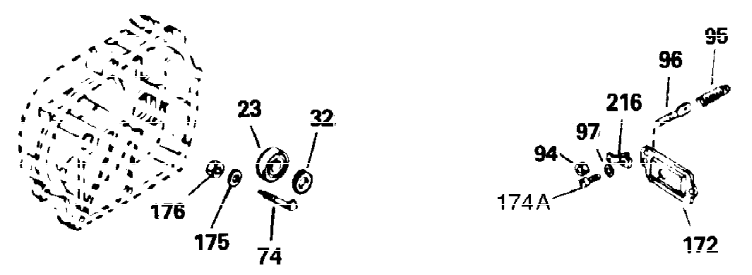

Ref #	Part Number	Qty	Description
307	35499	1	"O" Ring
308	35540	1	Fill Tube Clip
310	35555	1	Dipstick
325	29443	1	Wire Clip
341	34823	1	Fuel Tank Bracket
342	30063	1	Screw, Torx T-30, 1/4-20 x 1/2"
370A	35532	1	Name Decal
370C	34704	1	Instruction Decal
380	632257	1	Carburetor (Incl. 184)
390	590420	1	Rewind Starter
400	33235A	1	* Gasket Set (Incl. items marked PK i n notes) Incl. part #'s 27272A (2), 27896A (2), 27913A (1), 27915A (2), 28938C (1), 29673 (1), 30684 (1), 31688A (1), 33355A (1), 35865 (1)
420	730225	1	SAE 30 4-Cycle Engine Oil (Quart)
453	29538	1	Engine Mounting Base
454	650542	4	Screw, 5/16-18 x 3/4"