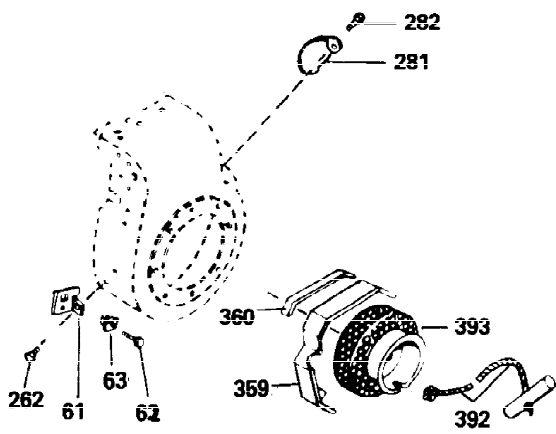

Ref #	Part Number	Qty	Description
308	35540	1	Fill Tube Clip
310	35555	1	Dipstick
325	29443	1	Wire Clip
327	35392	1	Starter Plug
341	34823	1	Fuel Tank Bracket
342	30063	1	Screw, Torx T-30, 1/4-20 x 1/2"
370A	35532	1	Name Decal
370C	35344	1	Throttle Decal
380	632257	1	Carburetor (Incl. 184)
390	590666	1	Rewind Starter
400	33235A	1	* Gasket Set (Incl. items marked PK i n notes) Incl. part #'s 27272A (2), 27896A (2), 27913A (1), 27915A (2), 28938C (1), 29673 (1), 30684 (1), 31688A (1), 33355A (1), 35865 (1)
420	730225	1	SAE 30 4-Cycle Engine Oil (Quart)
453	29538	1	Engine Mounting Base
454	650542	4	Screw, 5/16-18 x 3/4"