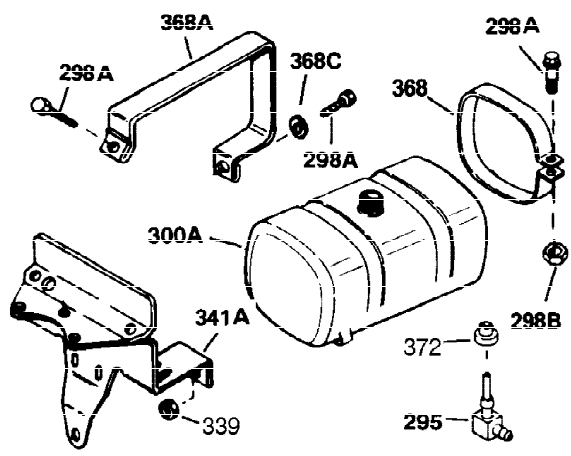

Ref #	Part Number	Qty	Description
308	35540	1	Fill Tube Clip
310	35555	1	Dipstick
325	29443	1	Wire Clip
327	35392	1	Starter Plug
341	34823	1	Fuel Tank Bracket
342	30063	1	Screw, Torx T-30, 1/4-20 x 1/2"
370A	35532	1	Name Decal
370C	35344	1	Throttle Decal
380	632257	1	Carburetor (Incl. 184)
390	590666	1	Rewind Starter
400	33235A	1	* Gasket Set (Incl. items marked PK i n notes) Incl. part #'s 27272A (2), 27896A (2), 27913A (1), 27915A (2), 28938C (1), 29673 (1), 30684 (1), 31688A (1), 33355A (1), 35865 (1)
420	730225	1	SAE 30 4-Cycle Engine Oil (Quart)
453	29538	1	Engine Mounting Base
454	650542	4	Screw, 5/16-18 x 3/4"