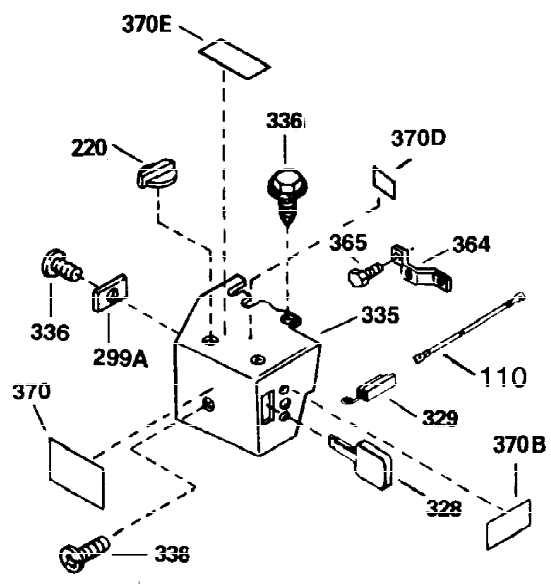

Ref #	Part Number	Qty	Description
308	35540	1	Fill Tube Clip
310	35555	1	Dipstick
325	29443	1	Wire Clip
327	35392	1	Starter Plug
341	34823	1	Fuel Tank Bracket
342	30063	1	Screw, Torx T-30, 1/4-20 x 1/2"
370A	35532	1	Name Decal
370C	35344	1	Throttle Decal
380	632257	1	Carburetor (Incl. 184)
390	590666	1	Rewind Starter
400	33235A	1	* Gasket Set (Incl. items marked PK i n notes) Incl. part #'s 27272A (2), 27896A (2), 27913A (1), 27915A (2), 28938C (1), 29673 (1), 30684 (1), 31688A (1), 33355A (1), 35865 (1)
420	730225	1	SAE 30 4-Cycle Engine Oil (Quart)
453	29538	1	Engine Mounting Base
454	650542	4	Screw, 5/16-18 x 3/4"