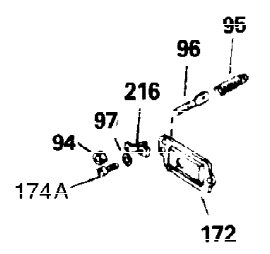

OPTIONAL SPARK ARREST
MUFFLER