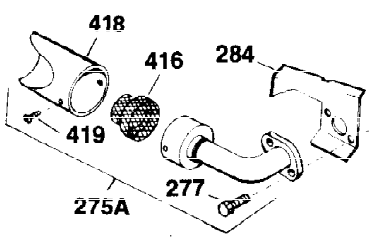

OPTIONAL SPARK ARREST
MUFFLER