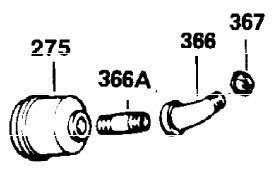

OPTIONAL SPARK ARREST
MUFFLER