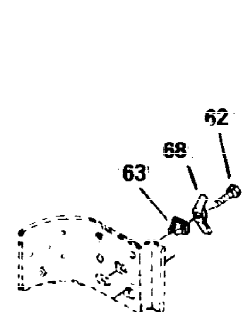

Ref #	Part Number	Qty	Description
308	35540	1	Fill Tube Clip
310	35555	1	Dipstick
325	29443	1	Wire Clip
327	35392	1	Starter Plug
341	34823	1	Fuel Tank Bracket
342	30063	1	Screw, Torx T-30, 1/4-20 x 1/2"
370A	35532	1	Name Decal
370C	35344	1	Throttle Decal
380	632257	1	Carburetor (Incl. 184)
390	590666	1	Rewind Starter
400	33235A	1	* Gasket Set (Incl. items marked PK i n notes) Incl. part #'s 27272A (2), 27896A (2), 27913A (1), 27915A (2), 28938C (1), 29673 (1), 30684 (1), 31688A (1), 33355A (1), 35865 (1)
420	730225	1	SAE 30 4-Cycle Engine Oil (Quart)
453	29538	1	Engine Mounting Base
454	650542	4	Screw, 5/16-18 x 3/4"