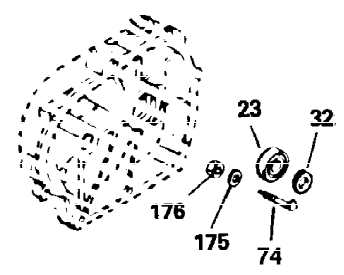

OPTIONAL 110-120
VOLT STARTER
MOTOR KIT

OPTIONAL SPARK ARREST
MUFFLER