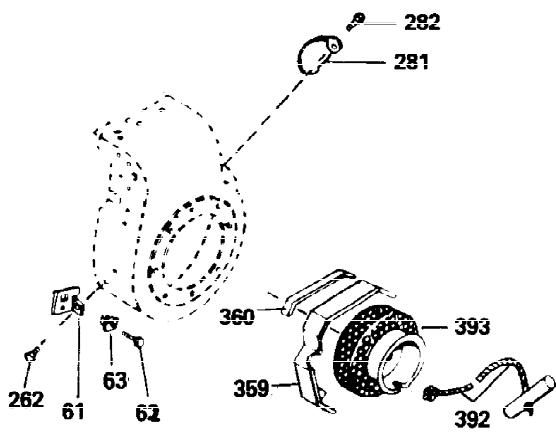

Ref #	Part Number	Qty	Description
301	35355	1	Fuel Cap
305	35554	1	Oil Fill Tube
307	35499	1	"O" Ring
308	35540	1	Fill Tube Clip
310	35555	1	Dipstick
325	34246	1	Wire Clip
327	35392	1	Starter Plug
340	34159	1	Fuel Tank Bracket
341	34158	1	Fuel Tank Bracket
342	650561	1	Screw, 1/4-20 x 5/8"
370A	550223	1	Name Decal
370C	30985	1	Throttle Decal
380	632230	1	Carburetor (Incl. 184)
390	590666	1	Rewind Starter
400	33235A	1	* Gasket Set (Incl. items marked PK i n notes) Incl. part #'s 27272A (2), 27896A (2), 27913A (1), 27915A (2), 28938C (1), 29673 (1), 30684 (1), 31688A (1), 33355A (1), 35865 (1)
420	730225	1	SAE 30 4-Cycle Engine Oil (Quart)
453	29538	1	Engine Mounting Base
454	650542	4	Screw, 5/16-18 x 3/4"