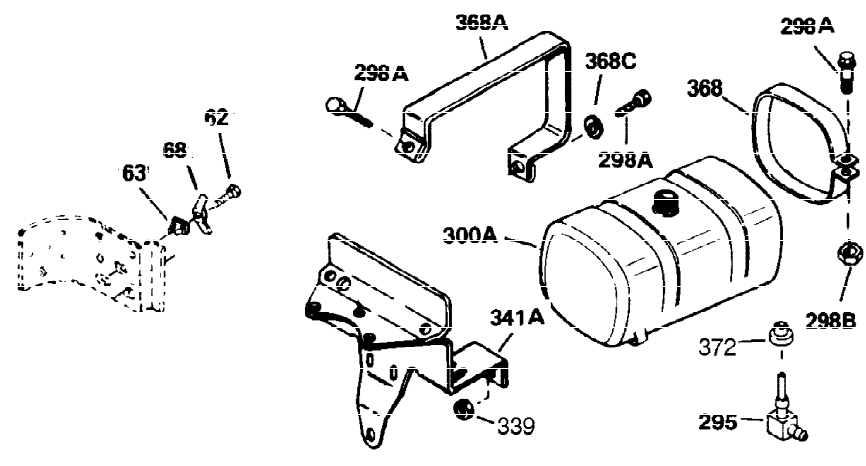

Ref #	Part Number	Qty	Description
301	35355	1	Fuel Cap
305	35554	1	Oil Fill Tube
307	35499	1	"O" Ring
308	35540	1	Fill Tube Clip
310	35555	1	Dipstick
325	34246	1	Wire Clip
327	35392	1	Starter Plug
340	34159	1	Fuel Tank Bracket
341	34158	1	Fuel Tank Bracket
342	650561	1	Screw, 1/4-20 x 5/8"
370A	550223	1	Name Decal
370C	30985	1	Throttle Decal
380	632230	1	Carburetor (Incl. 184)
390	590666	1	Rewind Starter
400	33235A	1	* Gasket Set (Incl. items marked PK i n notes) Incl. part #'s 27272A (2), 27896A (2), 27913A (1), 27915A (2), 28938C (1), 29673 (1), 30684 (1), 31688A (1), 33355A (1), 35865 (1)
420	730225	1	SAE 30 4-Cycle Engine Oil (Quart)
453	29538	1	Engine Mounting Base
454	650542	4	Screw, 5/16-18 x 3/4"