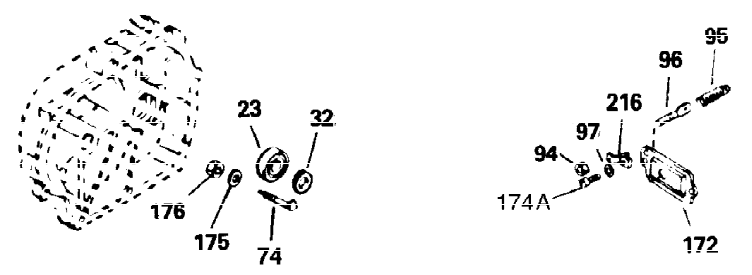

Ref #	Part Number	Qty	Description
301	35355	1	Fuel Cap
305	35554	1	Oil Fill Tube
307	35499	1	"O" Ring
308	35540	1	Fill Tube Clip
310	35555	1	Dipstick
325	34246	1	Wire Clip
327	35392	1	Starter Plug
340	34159	1	Fuel Tank Bracket
341	34158	1	Fuel Tank Bracket
342	650561	1	Screw, 1/4-20 x 5/8"
370A	550223	1	Name Decal
370C	30985	1	Throttle Decal
380	632230	1	Carburetor (Incl. 184)
390	590666	1	Rewind Starter
400	33235A	1	* Gasket Set (Incl. items marked PK i n notes) Incl. part #'s 27272A (2), 27896A (2), 27913A (1), 27915A (2), 28938C (1), 29673 (1), 30684 (1), 31688A (1), 33355A (1), 35865 (1)
420	730225	1	SAE 30 4-Cycle Engine Oil (Quart)
453	29538	1	Engine Mounting Base
454	650542	4	Screw, 5/16-18 x 3/4"