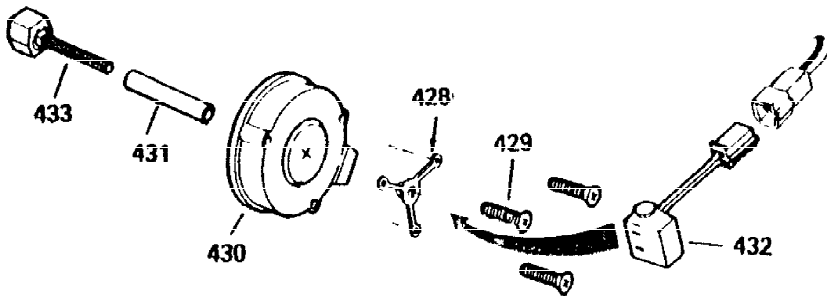

ILLUSTRATION SHOWS TYPICAL PARTS ONLY. ORDER BY PART NUMBER. PARTS NOT LISTED ARE SUPPLIED BY OEM.

VIEW 2 of 3

**OPTIONAL SPARK ARREST
 MUFFLER**

Ref #	Part Number	Qty	Description
19	34663	1	Speed Control Spring
23	31793	1	Ball Bearing
28	30322	1	Lock Nut, 8-32
32	31792	1	Washer
42	34854	1	Ring Set (Std.)
42	34855	1	Ring Set (.010" OS)
42	34856	1	Ring Set (.020" OS)
74	31855	2	Bearing Retainer
172	28425	1	Valve Cover
174	650128	2	Screw, 10-24 x 1/2"
175	650778	2	Lock Washer
176	650580	2	Lock Nut, 10-24
200	34664	1	Control Bracket (Incl. 19, 203 & 204)
238	28820	2	Screw, 10-32 x 1/2"
239	27272A	1	* Air Cleaner Gasket
250	31715	1	Air Cleaner Cover
262	29747B	2	Screw, Torx T-40, 5/16-24 x 21/32"
265	30939A	1	Cylinder Head Cover
272	30196	2	Screw, 5/16-18 x 3/4"
273	34712	1	Carburetor Flange
277A	30196	1	Screw, 5/16-18 x 3/4"
298	650665	2	Screw, 1/4-15 x 3/4"
307	35499	1	"O" Ring
310	35555	1	Dipstick
370B	35274	1	Instruction Decal

**STANDARD POINT
 IGNITION**

SOLID STATE

Ref #	Part Number	Qty	Description
19	34663	1	Speed Control Spring
28	30322	1	Lock Nut, 8-32
42	34854	1	Ring Set (Std.)
42	34855	1	Ring Set (.010" OS)
42	34856	1	Ring Set (.020" OS)
90	611085	1	Flywheel
101	610118	1	Spark Plug Cover
102	650872	2	Solid State Mounting Stud
103	650814	2	Screw, Torx T-15, 10-24 x 1"
172	28425	1	Valve Cover
173	32447	1	Breather Tube
200	34664	1	Control Bracket (Incl. 19, 203 & 204)
238	28820	2	Screw, 10-32 x 1/2"
239	27272A	1	* Air Cleaner Gasket
250	31715	1	Air Cleaner Cover
265	30939A	1	Cylinder Head Cover
272	30196	2	Screw, 5/16-18 x 3/4"
273	34712	1	Carburetor Flange
307	35499	1	"O" Ring
310	35555	1	Dipstick