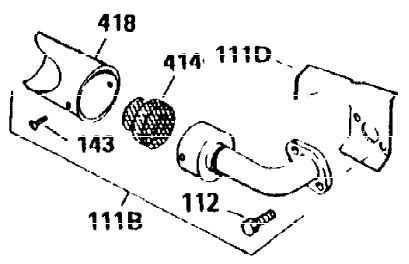

Ref #	Part Number	Qty	Description
307	35499	1	"O" Ring
308	35540	1	Fill Tube Clip
310	35555	1	Dipstick
325	29443	1	Wire Clip
327	35392	1	Starter Plug
340	34159	1	Fuel Tank Bracket
341	34158	1	Fuel Tank Bracket
342	650561	1	Screw, 1/4-20 x 5/8"
370	36261	1	Instruction Decal
370A	550223	1	Name Decal
380	632257	1	Carburetor (Incl. 184)
390	590666A	1	Rewind Starter
400	33235A	1	* Gasket Set (Incl. items marked PK i n notes) Incl. part #'s 27272A (2), 27896A (2), 27913A (1), 27915A (2), 28938C (1), 29673 (1), 30684 (1), 31688A (1), 33355A (1), 35865 (1)
420	730225	1	SAE 30 4-Cycle Engine Oil (Quart)
453	29538	1	Engine Mounting Base
454	650542	4	Screw, 5/16-18 x 3/4"

ILLUSTRATION SHOWS TYPICAL PARTS ONLY. ORDER BY PART NUMBER. PARTS NOT LISTED ARE SUPPLIED BY OEM.

VIEW 2 of 3

**OPTIONAL SPARK ARREST
 MUFFLER**

Ref #	Part Number	Qty	Description
19	34663	1	Speed Control Spring
23	31793	1	Ball Bearing
28	30322	1	Lock Nut, 8-32
32	31792	1	Washer
42	34854	1	Ring Set (Std.)
42	34855	1	Ring Set (.010" OS)
42	34856	1	Ring Set (.020" OS)
74	31855	2	Bearing Retainer
172	28425	1	Valve Cover
174	650128	2	Screw, 10-24 x 1/2"
175	650778	2	Lock Washer
176	650580	2	Lock Nut, 10-24
200	34664	1	Control Bracket (Incl. 19, 203 & 204)
238	28820	2	Screw, 10-32 x 1/2"
239	27272A	1	* Air Cleaner Gasket
250	31715	1	Air Cleaner Cover
262	29747B	2	Screw, Torx T-40, 5/16-24 x 21/32"
265	30939A	1	Cylinder Head Cover
272	30196	2	Screw, 5/16-18 x 3/4"
273	34712	1	Carburetor Flange
277A	30196	1	Screw, 5/16-18 x 3/4"
298	650665	2	Screw, 1/4-15 x 3/4"
307	35499	1	"O" Ring
310	35555	1	Dipstick
370B	35274	1	Instruction Decal