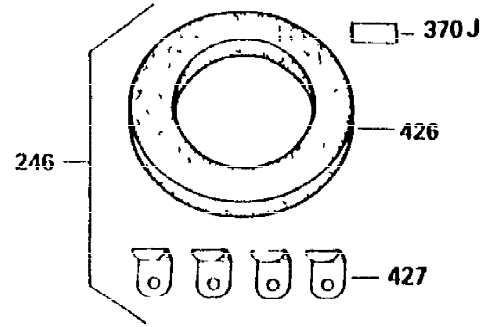

**OPTIONAL
STARTER MUFF KIT**