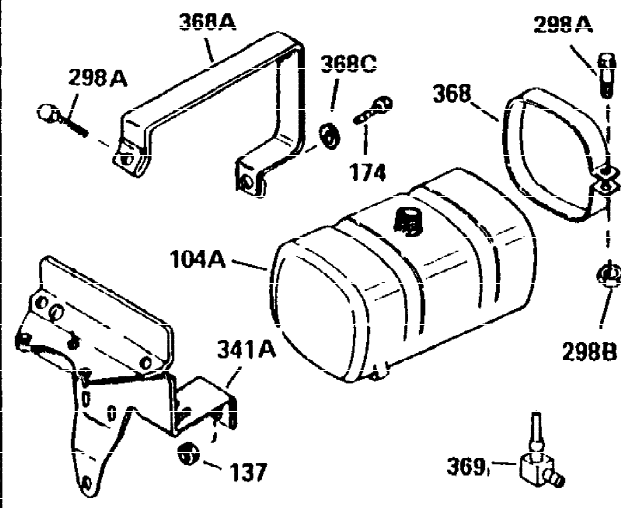

ILLUSTRATION SHOWS TYPICAL PARTS ONLY. ORDER BY PART NUMBER. PARTS NOT LISTED ARE SUPPLIED BY OEM.

VIEW 2 of 3

**OPTIONAL SPARK ARREST
MUFFLER**