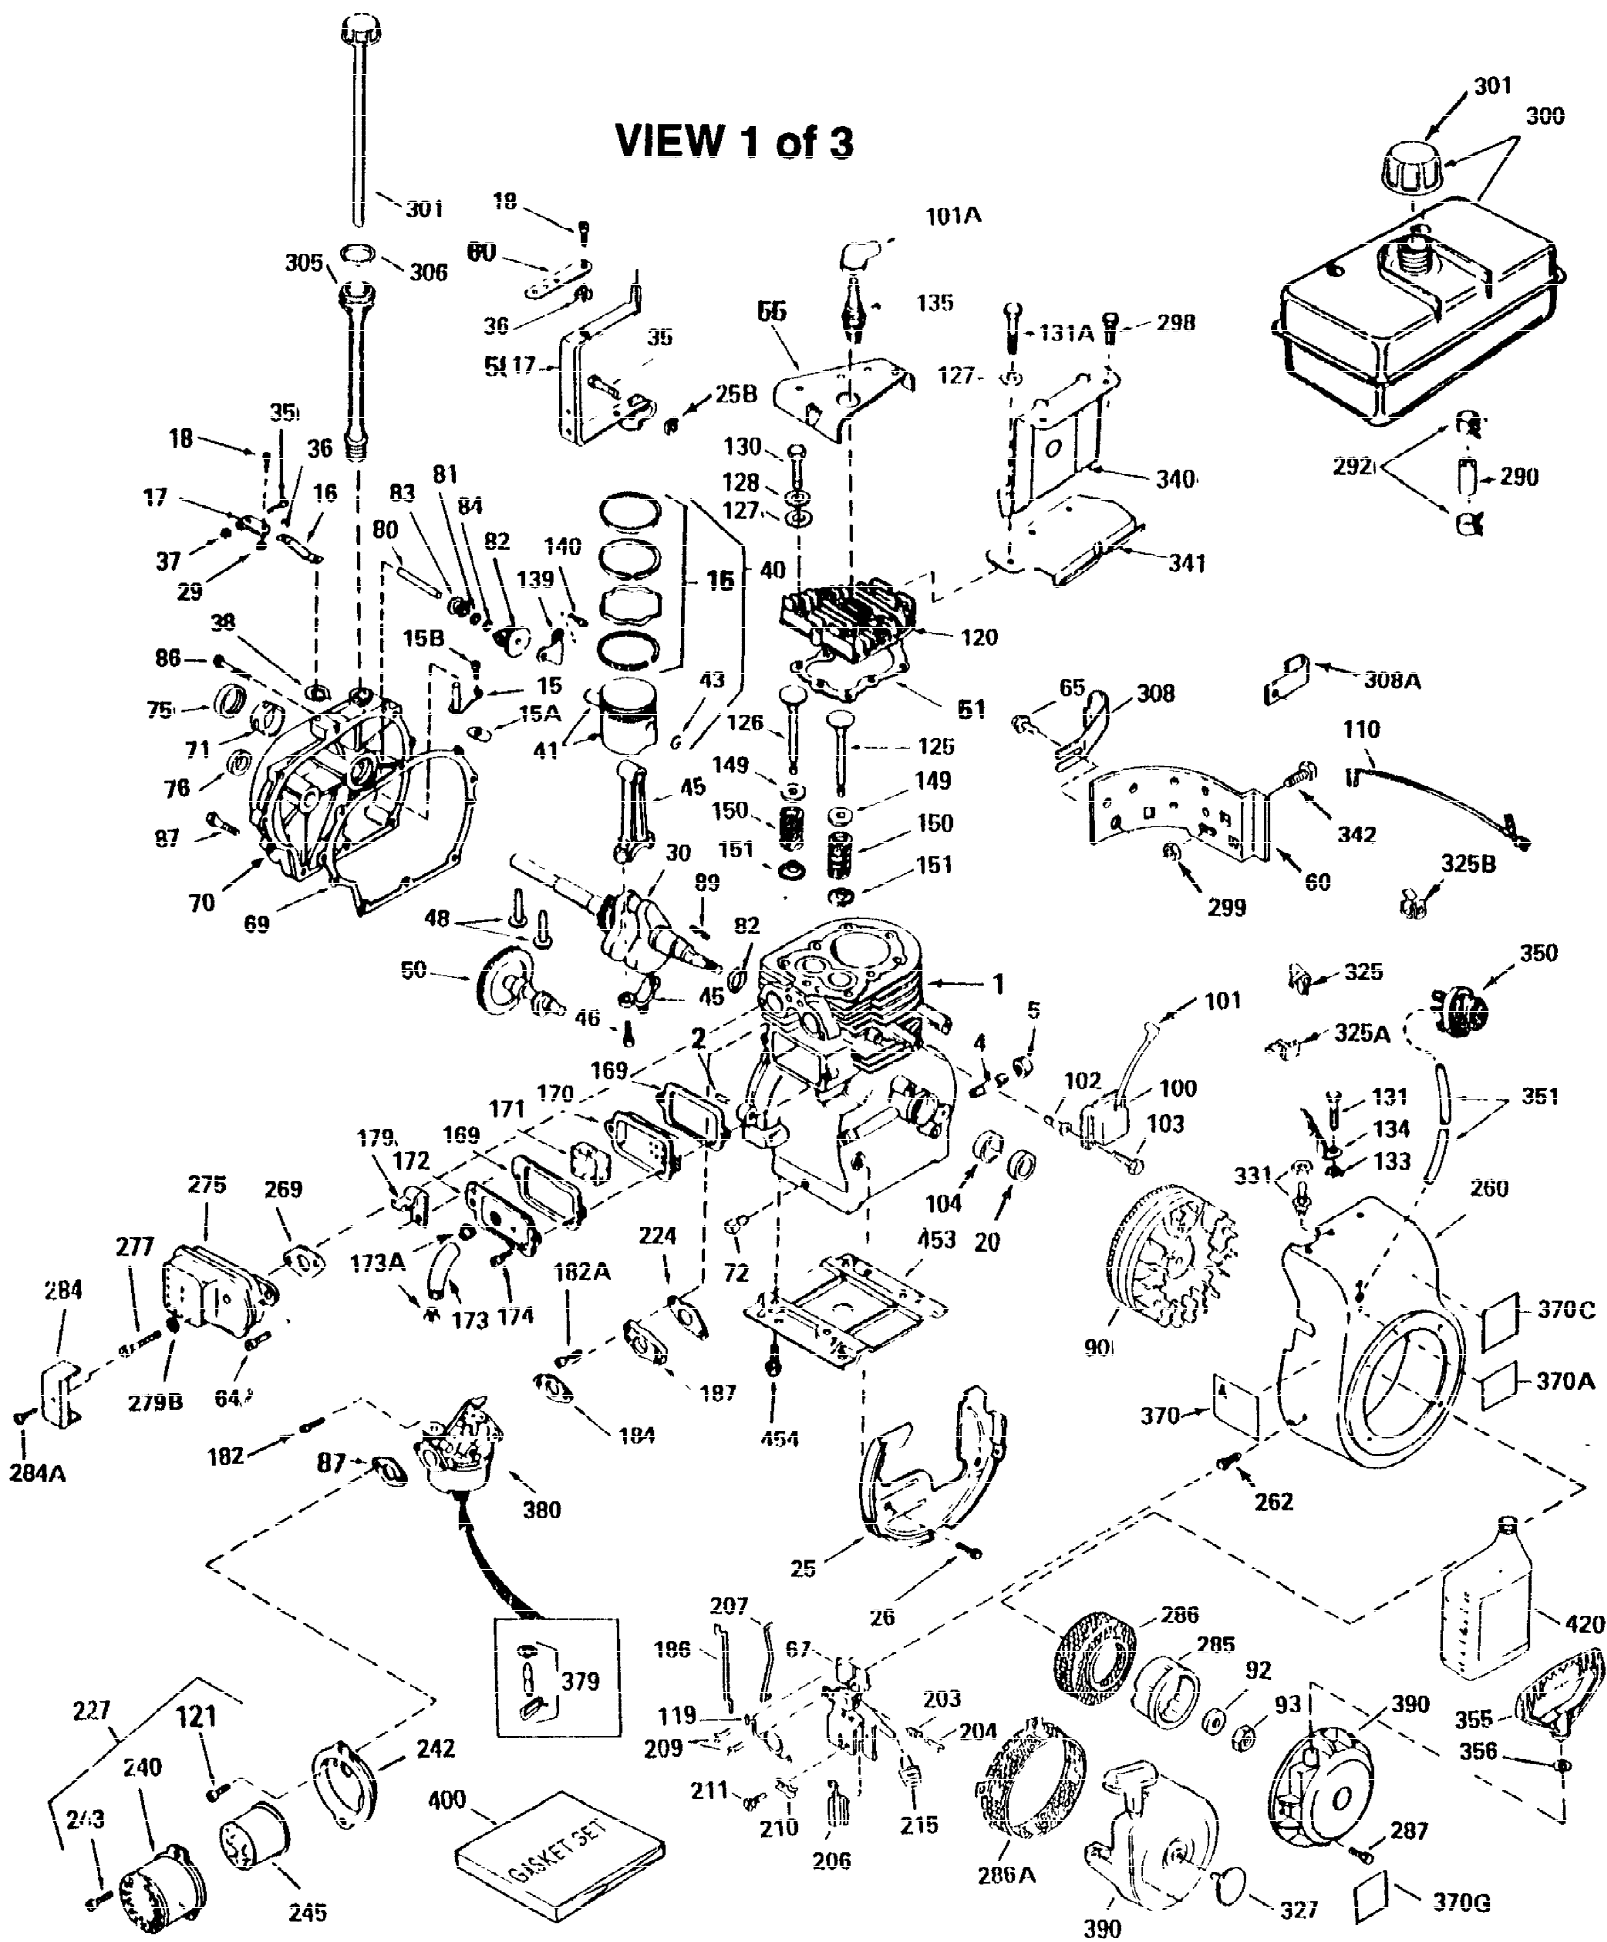

ILLUSTRATION SHOWS TYPICAL PARTS ONLY. ORDER BY PART NUMBER, PARTS NOT LISTED ARE SUPPLIED BY OEM.

VIEW 1 of 3

Ref #	Part Number	Qty	Description
1	35123A	1	Cylinder (Incl. 2, 20 & 72)
2	27652	2	Dowel Pin
15A	30700	1	Governor Yoke
15	30699C	1	Governor Rod (Incl. 15A & 15B)
15B	650494	1	Screw, 6-40 x 5/16"
16	33454	1	Governor Lever
17	29916	1	Governor Lever Clamp
18	650548	1	Screw, 8-32 x 5/16"
19	34663	1	Speed Control Spring
20	32630	1	Oil Seal
25	35326	1	Blower Housing Baffle
26	650561	2	Screw, 1/4-20 x 5/8"
28	30322	1	Lock Nut, 8-32
30	35192	1	Crankshaft
35	29826	1	Screw, 10-32 x 3/4"
36	29918	1	Lock Washer
37	29216	1	Lock Nut, 10-32
38	29642	1	Retaining Ring
40	34531	1	Piston, Pin & Ring Set (Std.)
40	34532	1	Piston, Pin & Ring Set (.010" OS)
40	34533	1	Piston, Pin & Ring Set (.020" OS)
41	33312B	1	Piston & Pin Ass'y. (Std.) (Incl. 43)
41	33313B	1	Piston & Pin Ass'y. (.010" OS) (Incl. 43)
41	33314B	1	Piston & Pin Ass'y. (.020" OS) (Incl. 43)
42	34854	1	Ring Set (Std.)
42	34855	1	Ring Set (.010" OS)
42	34856	1	Ring Set (.020" OS)
43	27888	2	Piston Pin Retaining Ring
45	31380C	1	Connecting Rod Ass'y. (Incl. 46)
46	650662C	2	Connecting Rod Bolt
48	34034	2	Valve Lifter
50	32115	1	Camshaft (MCR)
60	30622A	1	Blower Housing Extension
65	650128	1	Screw, 10-24 x 1/2"
69	30684	1	* Cylinder Cover Gasket
70	31451A	1	Cylinder Cover (Incl. 74, 75, 80, 175 & 176)
72	27642	1	Oil Drain Plug
75	28460	1	Oil Seal
80	31845	1	Governor Shaft
81	30590A	1	Washer
82	30591	1	Governor Gear Ass'y. (Incl. 81)
83	30588A	1	Governor Spool
84	29193	1	Retaining Ring
86	650488	7	Screw, 1/4-20 x 1-1/4"
87	650493	1	Screw, 1/4-20 x 1-3/4"
89	32589	1	Flywheel Key
90	611085	1	Flywheel
92	650815	1	Belleville Washer
93	8116	1	Flywheel Nut
100	34443A	1	Solid State Ignition
101	610118	1	Spark Plug Cover
102	650872	2	Solid State Mounting Stud
103	650814	2	Screw, Torx T-15, 10-24 x 1"
110	35187	1	Ground Wire
119	28938C	1	* Cylinder Head Gasket