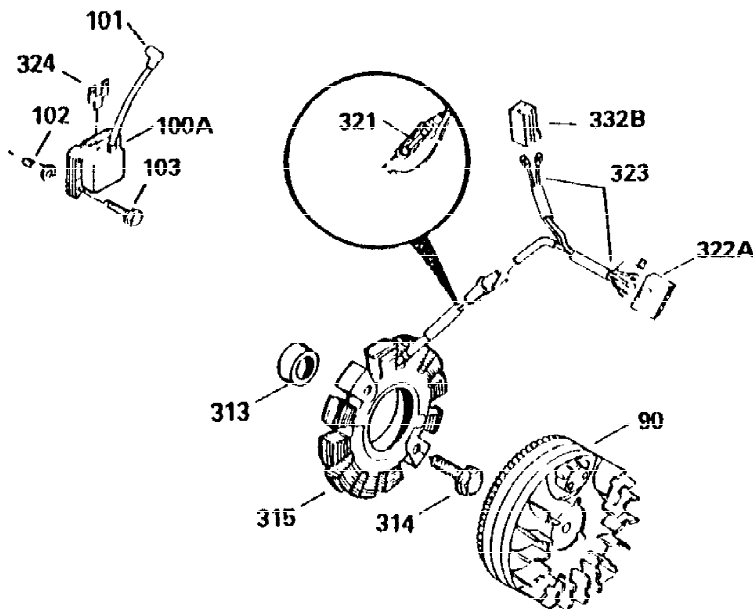

SOLID STATE