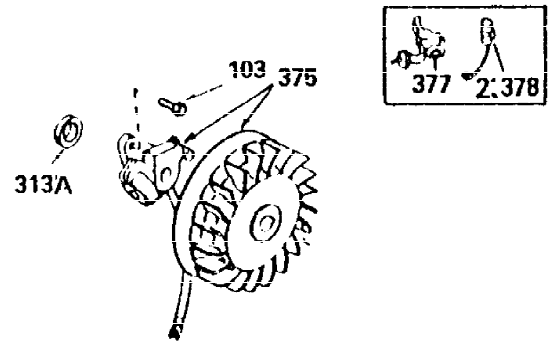

**STANDARD POINT
IGNITION**