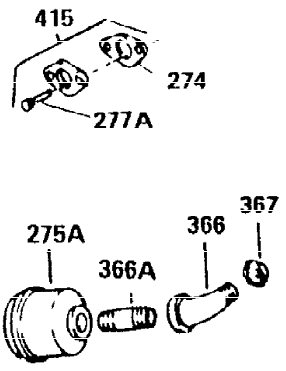

Ref #	Part Number	Qty	Description
307	35499	1	"O" Ring
308	35540	1	Fill Tube Clip
310	35555	1	Dipstick
325	29443	1	Wire Clip
327	35392	1	Starter Plug
340	34159	1	Fuel Tank Bracket
341	34158	1	Fuel Tank Bracket
342	650561	1	Screw, 1/4-20 x 5/8"
370	36261	1	Instruction Decal
370A	550223	1	Name Decal
380	632257	1	Carburetor (Incl. 184)
390	590666A	1	Rewind Starter
400	33235A	1	* Gasket Set (Incl. items marked PK i n notes) Incl. part #'s 27272A (2), 27896A (2), 27913A (1), 27915A (2), 28938C (1), 29673 (1), 30684 (1), 31688A (1), 33355A (1), 35865 (1)
420	730225	1	SAE 30 4-Cycle Engine Oil (Quart)
453	29538	1	Engine Mounting Base
454	650542	4	Screw, 5/16-18 x 3/4"

ILLUSTRATION SHOWS TYPICAL PARTS ONLY. ORDER BY PART NUMBER. PARTS NOT LISTED ARE SUPPLIED BY OEM.

VIEW 2 of 3

**OPTIONAL SPARK ARREST
 MUFFLER**

Ref #	Part Number	Qty	Description
19	34663	1	Speed Control Spring
23	31793	1	Ball Bearing
28	30322	1	Lock Nut, 8-32
32	31792	1	Washer
42	34854	1	Ring Set (Std.)
42	34855	1	Ring Set (.010" OS)
42	34856	1	Ring Set (.020" OS)
74	31855	2	Bearing Retainer
172	28425	1	Valve Cover
174	650128	2	Screw, 10-24 x 1/2"
175	650778	2	Lock Washer
176	650580	2	Lock Nut, 10-24
200	34664	1	Control Bracket (Incl. 19, 203 & 204)
238	28820	2	Screw, 10-32 x 1/2"
239	27272A	1	* Air Cleaner Gasket
250	31715	1	Air Cleaner Cover
262	29747B	2	Screw, Torx T-40, 5/16-24 x 21/32"
265	30939A	1	Cylinder Head Cover
272	30196	2	Screw, 5/16-18 x 3/4"
273	34712	1	Carburetor Flange
277A	30196	1	Screw, 5/16-18 x 3/4"
298	650665	2	Screw, 1/4-15 x 3/4"
307	35499	1	"O" Ring
310	35555	1	Dipstick
370B	35274	1	Instruction Decal