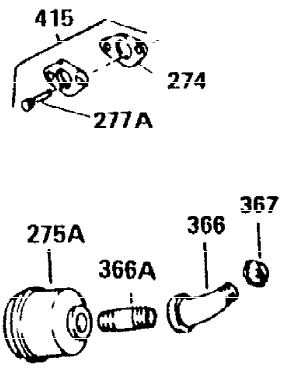

ILLUSTRATION SHOWS TYPICAL PARTS ONLY. ORDER BY PART NUMBER. PARTS NOT LISTED ARE SUPPLIED BY OEM.

**VIEW 2 of 3**

**OPTIONAL 110 120 VOLT STARTER MOTOR KIT**

**OPTIONAL SPARK ARREST MUFFLER**

Ref #	Part Number	Qty	Description
19	34663	1	Speed Control Spring
23	31793	1	Ball Bearing
28	30322	1	Lock Nut, 8-32
32	31792	1	Washer
42	34854	1	Ring Set (Std.)
42	34855	1	Ring Set (.010" OS)
42	34856	1	Ring Set (.020" OS)
74	31855	2	Bearing Retainer
172	28425	1	Valve Cover
174	650128	2	Screw, 10-24 x 1/2"
175	650778	2	Lock Washer
176	650580	2	Lock Nut, 10-24
200	34664	1	Control Bracket (Incl. 19, 203 & 204)
228	650826	1	Air Cleaner Stud
229	650825	1	Nut & Lock Washer, 1/4-20
232	0	2	Pop Rivet (1/8")(Purchase locally)
235	30675	1	Air Cleaner Elbow Fitting
238	650163	2	Screw, 10-32 x 7/8"
239	27272A	1	* Air Cleaner Gasket
250	35601	1	Air Cleaner Cover
262	29747B	2	Screw, Torx T-40, 5/16-24 x 21/32"
265	30939A	1	Cylinder Head Cover
272	30196	2	Screw, 5/16-18 x 3/4"
273	34712	1	Carburetor Flange
277A	30196	1	Screw, 5/16-18 x 3/4"
281	33013	1	Starter Bubble Cover
282	650760	1	Screw, 8-32 x 3/8"
298	650665	2	Screw, 1/4-15 x 3/4"
307	35499	1	"O" Ring
310	35595	1	Dipstick
370B	35274	1	Instruction Decal