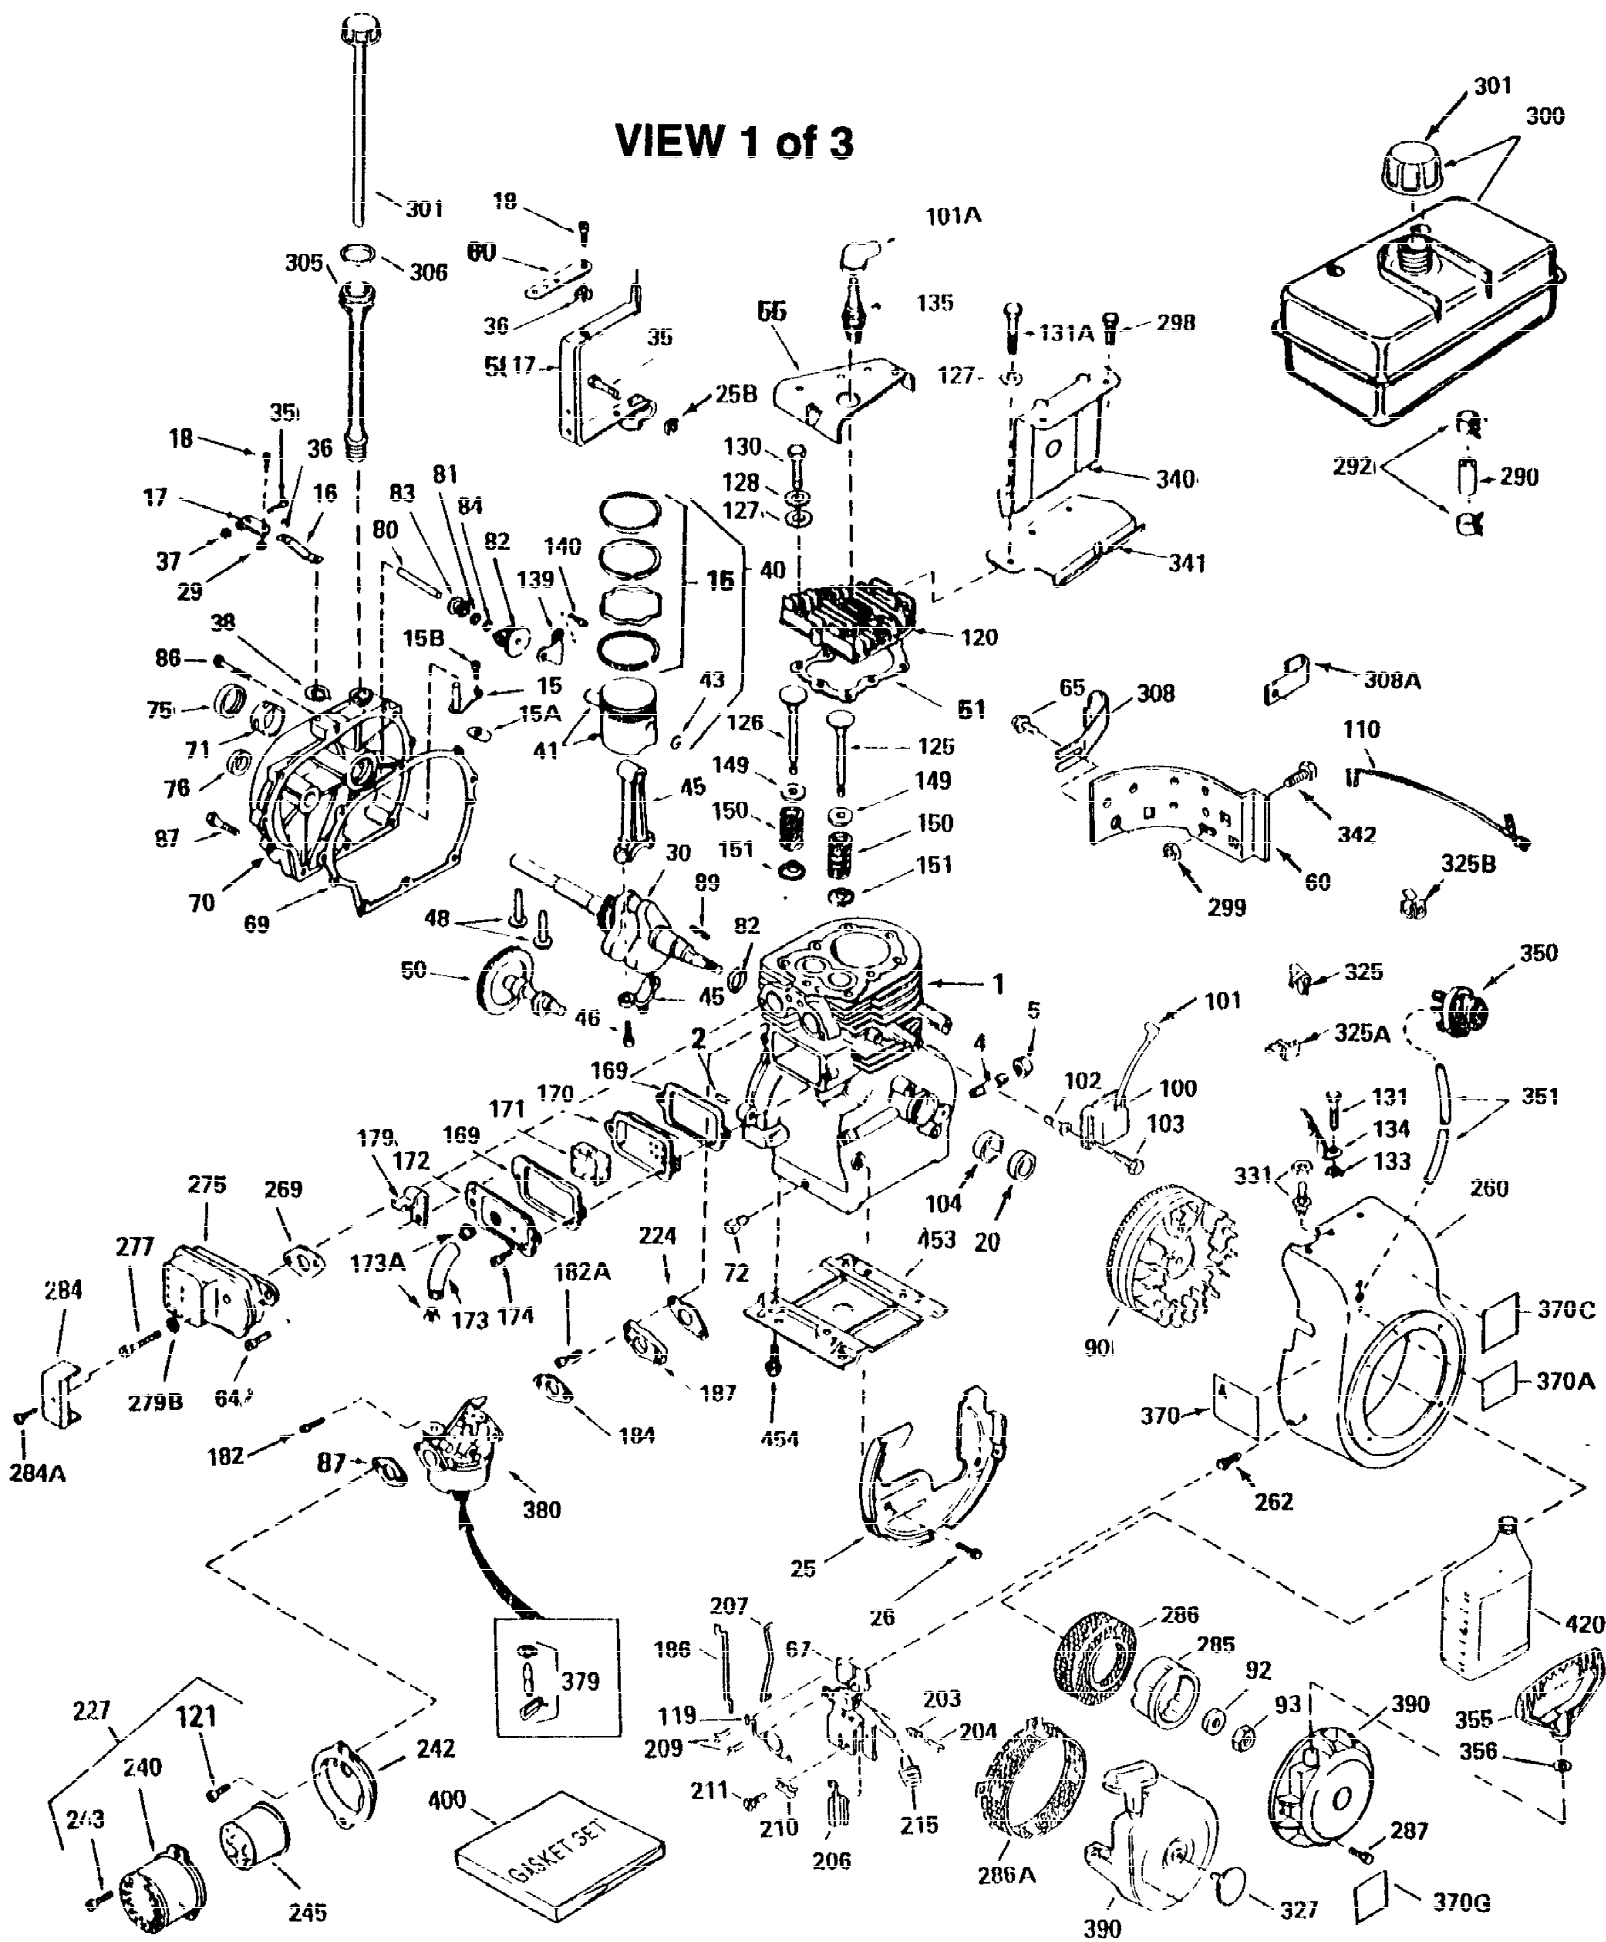

ILLUSTRATION SHOWS TYPICAL PARTS ONLY. ORDER BY PART NUMBER, PARTS NOT LISTED ARE SUPPLIED BY OEM.

VIEW 1 of 3

Ref #	Part Number	Qty	Description
1	35123A	1	Cylinder (Incl. 2, 20 & 72)
2	27652	2	Dowel Pin
4	30968	1	Oil Drain Extension
5	30969	1	Extension Cap
15A	30700	1	Governor Yoke
15B	650494	1	Screw, 6-40 x 5/16"
15	30699C	1	Governor Rod (Incl. 15A & 15B)
16	33454	1	Governor Lever
17	29916	1	Governor Lever Clamp
18	650548	1	Screw, 8-32 x 5/16"
19	34663	1	Speed Control Spring
20	32630	1	Oil Seal
25	35326	1	Blower Housing Baffle
26	650561	2	Screw, 1/4-20 x 5/8"
28	30322	1	Lock Nut, 8-32
30	35192	1	Crankshaft
35	29826	1	Screw, 10-32 x 3/4"
36	29918	1	Lock Washer
37	29216	1	Lock Nut, 10-32
38	29642	1	Retaining Ring
40	34531	1	Piston, Pin & Ring Set (Std.)
40	34532	1	Piston, Pin & Ring Set (.010" OS)
40	34533	1	Piston, Pin & Ring Set (.020" OS)
41	33312B	1	Piston & Pin Ass'y. (Std.) (Incl. 43)
41	33313B	1	Piston & Pin Ass'y. (.010" OS) (Incl. 43)
41	33314B	1	Piston & Pin Ass'y. (.020" OS) (Incl. 43)
42	34854	1	Ring Set (Std.)
42	34855	1	Ring Set (.010" OS)
42	34856	1	Ring Set (.020" OS)
43	27888	2	Piston Pin Retaining Ring
45	31380C	1	Connecting Rod Ass'y. (Incl. 46)
46	650662C	2	Connecting Rod Bolt
48	34034	2	Valve Lifter
50	32115	1	Camshaft (MCR)
60	30622A	1	Blower Housing Extension
65	650128	1	Screw, 10-24 x 1/2"
69	30684	1	* Cylinder Cover Gasket
70	31451A	1	Cylinder Cover (Incl. 75 & 80)
72	27642	1	Oil Drain Plug
75	28460	1	Oil Seal
80	31845	1	Governor Shaft
81	30590A	1	Washer
82	30591	1	Governor Gear Ass'y. (Incl. 81)
83	30588A	1	Governor Spool
84	29193	1	Retaining Ring
86	650488	7	Screw, 1/4-20 x 1-1/4"
87	650493	1	Screw, 1/4-20 x 1-3/4"
89	32589	1	Flywheel Key
90	611085	1	Flywheel
92	650815	1	Belleville Washer
93	8116	1	Flywheel Nut
100	34443A	1	Solid State Ignition
101	610118	1	Spark Plug Cover
102	650872	2	Solid State Mounting Stud
103	650814	2	Screw, Torx T-15, 10-24 x 1"