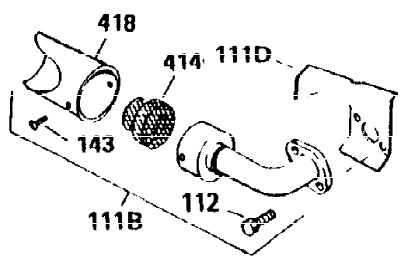

ILLUSTRATION SHOWS TYPICAL PARTS ONLY. ORDER BY PART NUMBER. PARTS NOT LISTED ARE SUPPLIED BY OEM.

**VIEW 2 of 3**

**OPTIONAL 110 120 VOLT STARTER MOTOR KIT**

**OPTIONAL SPARK ARREST MUFFLER**

Ref #	Part Number	Qty	Description
19	34663	1	Speed Control Spring
23	31793	1	Ball Bearing
28	30322	1	Lock Nut, 8-32
32	31792	1	Washer
42	34854	1	Ring Set (Std.)
42	34855	1	Ring Set (.010" OS)
42	34856	1	Ring Set (.020" OS)
74	31855	2	Bearing Retainer
172	28425	1	Valve Cover
174	650128	2	Screw, 10-24 x 1/2"
175	650778	2	Lock Washer
176	650580	2	Lock Nut, 10-24
200	34664	1	Control Bracket (Incl. 19, 203 & 204)
228	650826	1	Air Cleaner Stud
229	650825	1	Nut & Lock Washer, 1/4-20
232	0	2	Pop Rivet (1/8")(Purchase locally)
235	30675	1	Air Cleaner Elbow Fitting
238	650163	2	Screw, 10-32 x 7/8"
239	27272A	1	* Air Cleaner Gasket
250	35601	1	Air Cleaner Cover
262	29747B	2	Screw, Torx T-40, 5/16-24 x 21/32"
265	30939A	1	Cylinder Head Cover
272	30196	2	Screw, 5/16-18 x 3/4"
273	34712	1	Carburetor Flange
277A	30196	1	Screw, 5/16-18 x 3/4"
281	33013	1	Starter Bubble Cover
282	650760	1	Screw, 8-32 x 3/8"
298	650665	2	Screw, 1/4-15 x 3/4"
307	35499	1	"O" Ring
310	35595	1	Dipstick
370B	35274	1	Instruction Decal