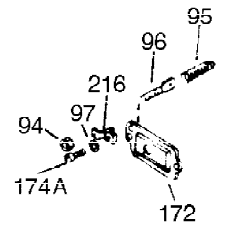

**OPTIONAL 110-120
VOLT STARTER
MOTOR KIT**