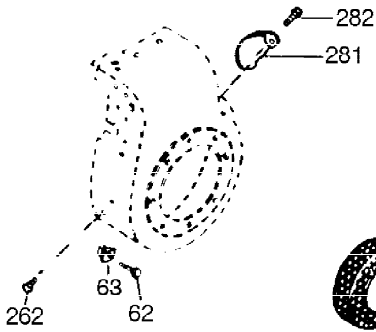

**OPTIONAL 110-120
VOLT STARTER
MOTOR KIT**