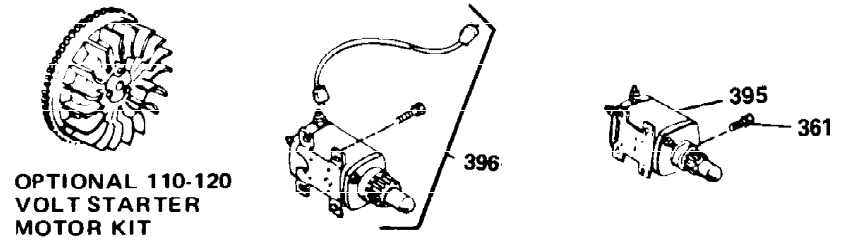

OPTIONAL SPARK ARREST
MUFFLER