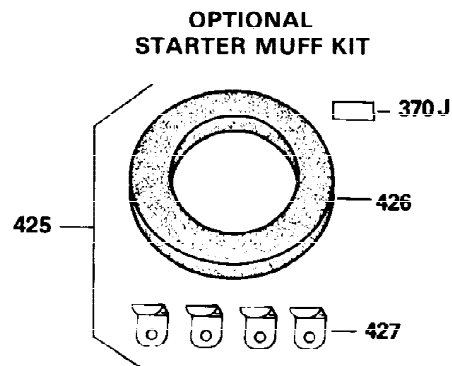

OPTIONAL 110-120
VOLT STARTER
MOTOR KIT

OPTIONAL SPARK ARREST
MUFFLER

Ref #	Part Number	Qty	Description
23	31793	1	Ball Bearing
32	31792	1	Washer
74	31855	2	Bearing Retainer
110	35187	1	Ground Wire
172	28425	1	Valve Cover
175	650778	2	Lock Washer
176	650580	2	Lock Nut, 10-24
235	30675	1	Air Cleaner Elbow Fitting
262	29747B	2	Screw, Torx T-40, 5/16-24 x 21/32"
269	35865	1	* Exhaust Manifold Gasket
275	32401	1	Muffler
277	650694A	1	Screw, 5/16-18 x 2"
277A	30196	1	Screw, 5/16-18 x 3/4"
279B	26073	1	Washer
281	33013	1	Starter Bubble Cover
282	650760	1	Screw, 8-32 x 3/8"
370B	34704	1	Instruction Decal

**ADD-ON ALTERNATOR
 AC LIGHTING OR DC CHARGING**

730571
 Can be used on H50-60 with stamped steel starter.

**STANDARD POINT
 IGNITION**

SOLID STATE

Ref #	Part Number	Qty	Description
90	611085	1	Flywheel
100	34443A	1	Solid State Ignition
101	610118	1	Spark Plug Cover
102	650872	2	Solid State Mounting Stud
103	650814	2	Screw, Torx T-15, 10-24 x 1"
172	28425	1	Valve Cover
173	32447	1	Breather Tube
228A	650826	1	Stud, 1/4-20 x 6.20"
229A	650825	1	Nut & Lock Washer, 1/4-20
232	0	2	Pop Rivet (Purchase Locally)
235	30675	1	Air Cleaner Elbow Fitting
238A	650163	2	Screw, 10-32 x 7/8"
239	27272A	1	* Air Cleaner Gasket
239A	34698A	1	* Air Cleaner Gasket
240A	34699	1	Air Cleaner Bracket
245	34782	1	Air Cleaner Filter
245A	34783	1	Air Cleaner Filter
251	650513	1	Wing Nut, 1/4-20
269	35865	1	* Exhaust Manifold Gasket
277A	30196	1	Screw, 5/16-18 x 3/4"
279B	26073	1	Washer