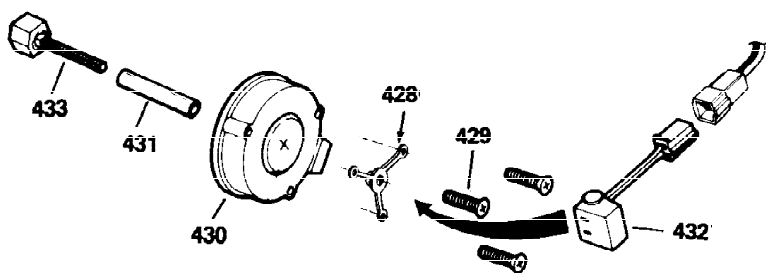

OPTIONAL 110-120
VOLT STARTER
MOTOR KIT

OPTIONAL SPARK ARREST
MUFFLER

Ref #	Part Number	Qty	Description
23	31793	1	Ball Bearing
32	31792	1	Washer
74	31855	2	Bearing Retainer
110	35187	1	Ground Wire
172	28425	1	Valve Cover
175	650778	2	Lock Washer
176	650580	2	Lock Nut, 10-24
235	30675	1	Air Cleaner Elbow Fitting
262	29747B	2	Screw, Torx T-40, 5/16-24 x 21/32"
269	35865	1	* Exhaust Manifold Gasket
275	32401	1	Muffler
277	650694A	1	Screw, 5/16-18 x 2"
277A	30196	1	Screw, 5/16-18 x 3/4"
279B	26073	1	Washer
281	33013	1	Starter Bubble Cover
282	650760	1	Screw, 8-32 x 3/8"
370B	34704	1	Instruction Decal

**ADD-ON ALTERNATOR
 AC LIGHTING OR DC CHARGING**

730571
 Can be used on H50-60 with stamped steel starter.

**STANDARD POINT
 IGNITION**

SOLID STATE

Ref #	Part Number	Qty	Description
90	611085	1	Flywheel
100	34443A	1	Solid State Ignition
101	610118	1	Spark Plug Cover
102	650872	2	Solid State Mounting Stud
103	650814	2	Screw, Torx T-15, 10-24 x 1"
172	28425	1	Valve Cover
173	32447	1	Breather Tube
228A	650826	1	Stud, 1/4-20 x 6.20"
229A	650825	1	Nut & Lock Washer, 1/4-20
232	0	2	Pop Rivet (Purchase Locally)
235	30675	1	Air Cleaner Elbow Fitting
238A	650163	2	Screw, 10-32 x 7/8"
239	27272A	1	* Air Cleaner Gasket
239A	34698A	1	* Air Cleaner Gasket
240A	34699	1	Air Cleaner Bracket
245	34782	1	Air Cleaner Filter
245A	34783	1	Air Cleaner Filter
251	650513	1	Wing Nut, 1/4-20
269	35865	1	* Exhaust Manifold Gasket
277A	30196	1	Screw, 5/16-18 x 3/4"
279B	26073	1	Washer