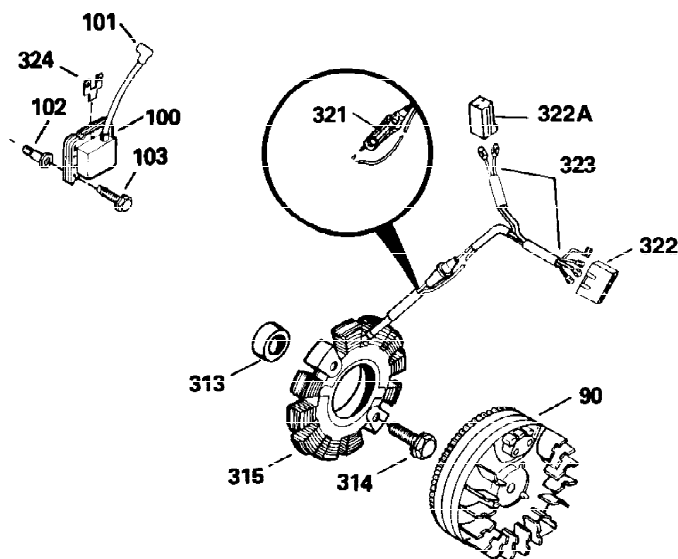

**ADD-ON ALTERNATOR
 AC LIGHTING OR DC CHARGING**

730571
 Can be used on H50-60 with stamped steel starter.

**STANDARD POINT
 IGNITION**

SOLID STATE

Ref #	Part Number	Qty	Description
90	611085	1	Flywheel
100	34443A	1	Solid State Ignition
101	610118	1	Spark Plug Cover
102	650872	2	Solid State Mounting Stud
103	650814	2	Screw, Torx T-15, 10-24 x 1"
172	28425	1	Valve Cover
173	32447	1	Breather Tube
228A	650826	1	Stud, 1/4-20 x 6.20"
229A	650825	1	Nut & Lock Washer, 1/4-20
232	0	2	Pop Rivet (Purchase Locally)
235	30675	1	Air Cleaner Elbow Fitting
238A	650163	2	Screw, 10-32 x 7/8"
239	27272A	1	* Air Cleaner Gasket
239A	34698A	1	* Air Cleaner Gasket
240A	34699	1	Air Cleaner Bracket
245	34782	1	Air Cleaner Filter
245A	34783	1	Air Cleaner Filter
251	650513	1	Wing Nut, 1/4-20
269	35865	1	* Exhaust Manifold Gasket
277A	30196	1	Screw, 5/16-18 x 3/4"
279B	26073	1	Washer