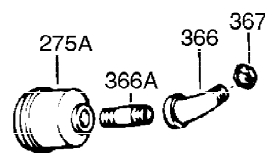

**OPTIONAL 110-120
VOLT STARTER
MOTOR KIT**