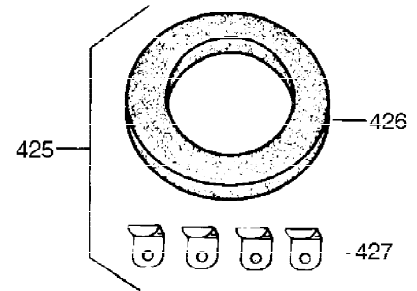

**OPTIONAL
STARTER MUFF KIT**

730571
Can be used on H50-60 with
stamped steel starter.