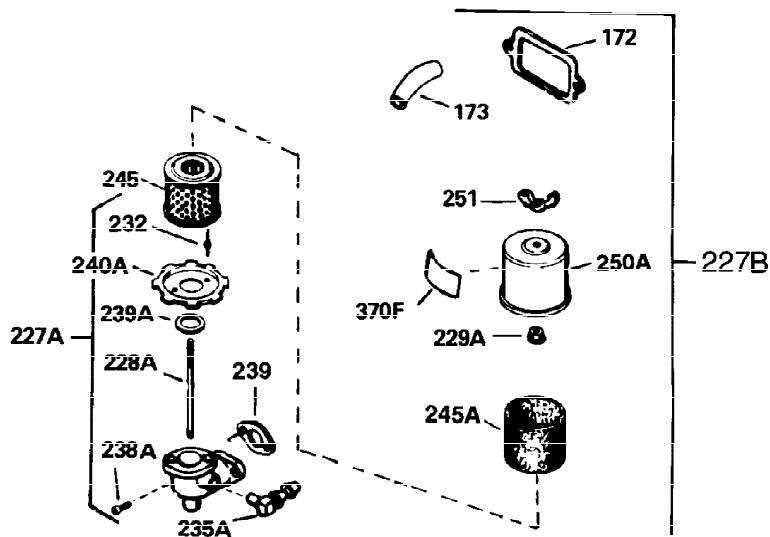

**ADD-ON ALTERNATOR
AC LIGHTING OR DC CHARGING**