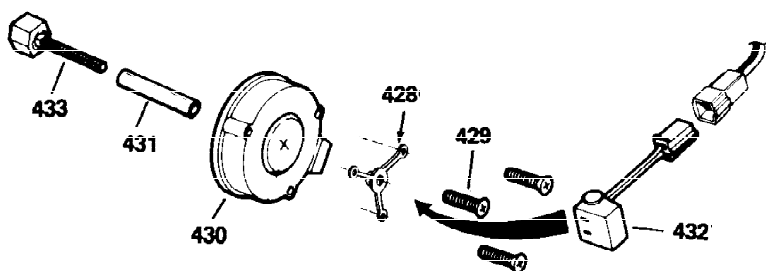

OPTIONAL SPARK ARREST MUFFLER

Ref #	Part Number	Qty	Description
23	31793	1	Ball Bearing
32	31792	1	Washer
74	31855	2	Bearing Retainer
110	35187	1	Ground Wire
172	28425	1	Valve Cover
175	650778	2	Lock Washer
176	650580	2	Lock Nut, 10-24
235	30675	1	Air Cleaner Elbow Fitting
262	29747B	2	Screw, Torx T-40, 5/16-24 x 21/32"
269	35865	1	* Exhaust Manifold Gasket
275	32401	1	Muffler
277A	30196	1	Screw, 5/16-18 x 3/4"
277	650694A	1	Screw, 5/16-18 x 2"
279B	26073	1	Washer
291	30962	1	Fuel Line
361	30063	4	Screw, Torx T-30, 1/4-20 x 1/2"
370	34346	1	Instruction Decal
370B	34704	1	Instruction Decal
395	35765A	1	Electric Starter Motor (12 Volt)

**ADD-ON ALTERNATOR  
 AC LIGHTING OR DC CHARGING**

**730571**  
 Can be used on H50-60 with stamped steel starter.

**STANDARD POINT  
 IGNITION**

**SOLID STATE**

Ref #	Part Number	Qty	Description
90	611087	1	Flywheel
100	34443A	1	Solid State Ignition
101	610118	1	Spark Plug Cover
102	650872	2	Solid State Mounting Stud
103	650814	2	Screw, Torx T-15, 10-24 x 1"
172	28425	1	Valve Cover
173	32447	1	Breather Tube
228A	650826	1	Stud, 1/4-20 x 6.20"
229A	650825	1	Nut & Lock Washer, 1/4-20
232	0	1	Pop Rivet (Purchase Locally)
235	30675	1	Air Cleaner Elbow Fitting
238A	650163	2	Scrw, 10-32 x 7/8"
239	27272A	1	* Air Cleaner Gasket
239A	34698A	1	* Air Cleaner Gasket
240A	34699	1	Air Cleaner Bracket
245A	34783	1	Air Cleaner Filter
245	34782	1	Air Cleaner Filter
251	650513	1	Wing Nut
269	35865	1	* Exhaust Manifold Gasket
277A	30196	1	Screw, 5/16-18 x 3/4"
279B	26073	1	Washer
291	30962	1	Fuel Line
313	35189	1	Spacer
314	650873	2	Screw, 1/4-20 x 3/4"
315	611113	1	Alternator Coil (3 Amp DC)(Incl. 321- 323)
321	611161	1	Diode
322	610921	1	Connector Body
323	610922	1	Terminal
324	33177	1	Terminal