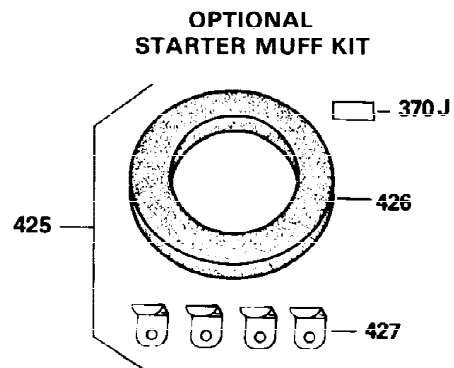

730571
Can be used on H50-60 with stamped steel starter.

**STANDARD POINT
IGNITION**