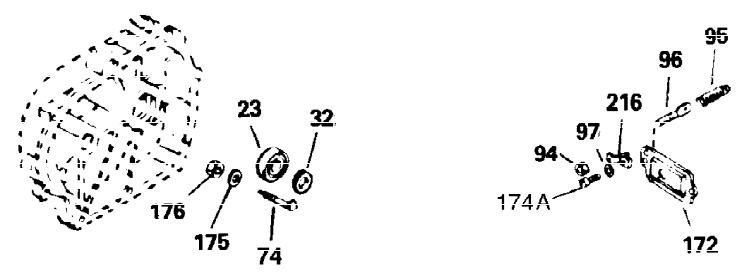

OPTIONAL SPARK ARREST MUFFLER