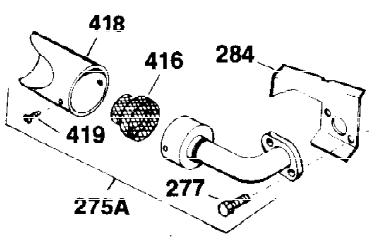

OPTIONAL SPARK ARREST MUFFLER