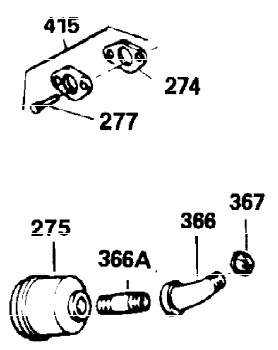

OPTIONAL SPARK ARREST MUFFLER