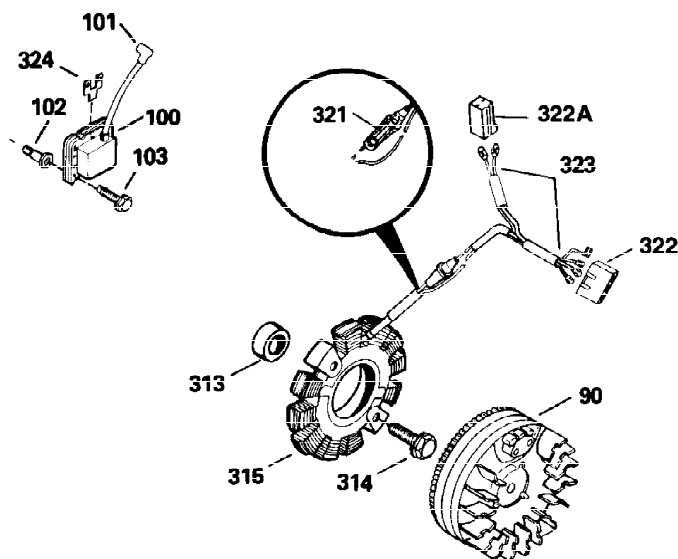

**ADD-ON ALTERNATOR  
 AC LIGHTING OR DC CHARGING**

**730571**  
 Can be used on H50-60 with stamped steel starter.

**STANDARD POINT  
 IGNITION**

**SOLID STATE**

Ref #	Part Number	Qty	Description
90	611087	1	Flywheel
100	34443A	1	Solid State Ignition
101	610118	1	Spark Plug Cover
102	650872	2	Solid State Mounting Stud
103	650814	2	Screw, Torx T-15, 10-24 x 1"
172	28425	1	Valve Cover
173	32447	1	Breather Tube
228A	650826	1	Stud, 1/4-20 x 6.20"
229A	650825	1	Nut & Lock Washer, 1/4-20
232	0	1	Pop Rivet (Purchase Locally)
235	30675	1	Air Cleaner Elbow Fitting
238A	650163	2	Scrw, 10-32 x 7/8"
239	27272A	1	* Air Cleaner Gasket
239A	34698A	1	* Air Cleaner Gasket
240A	34699	1	Air Cleaner Bracket
245A	34783	1	Air Cleaner Filter
245	34782	1	Air Cleaner Filter
251	650513	1	Wing Nut
269	35865	1	* Exhaust Manifold Gasket
277A	30196	1	Screw, 5/16-18 x 3/4"
279B	26073	1	Washer
291	30962	1	Fuel Line
313	35189	1	Spacer
314	650873	2	Screw, 1/4-20 x 3/4"
315	611113	1	Alternator Coil (3 Amp DC)(Incl. 321- 323)
321	611161	1	Diode
322	610921	1	Connector Body
323	610922	1	Terminal
324	33177	1	Terminal