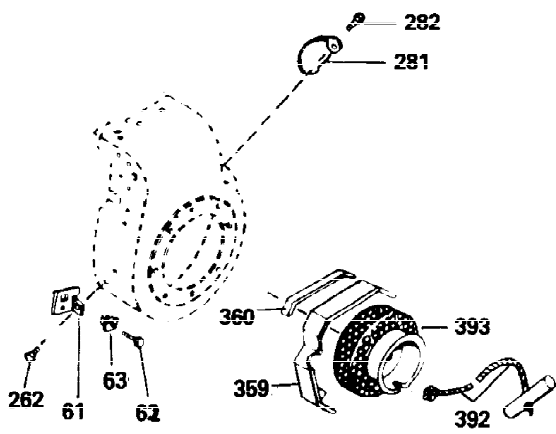

Ref #	Part Number	Qty	Description
305	35554	1	Oil Fill Tube
307	35499	1	"O" Ring
308	35540	1	Fill Tube Clip
310	35555	1	Dipstick
325A	27275	1	Wire Clip
325	29443	1	Wire Clip
340	34159	1	Fuel Tank Bracket
341	34158	1	Fuel Tank Bracket
342	650561	1	Screw, 1/4-20 x 5/8"
370A	35532	1	Name Decal
370C	35344	1	Control Decal
380	632257	1	Carburetor (Incl. 184)
390	590420	1	Rewind Starter
400	33235A	1	* Gasket Set (Incl. items marked PK i n notes) Incl. part #'s 27272A (2), 27896A (2), 27913A (1), 27915A (2), 28938C (1), 29673 (1), 30684 (1), 31688A (1), 33355A (1), 35865 (1)
420	730225	1	SAE 30 4-Cycle Engine Oil (Quart)
453	29538	1	Engine Mounting Base
454	650542	4	Screw, 5/16-18 x 3/4"