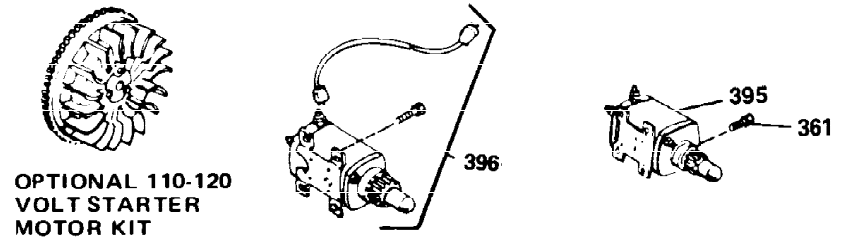

OPTIONAL SPARK ARREST MUFFLER