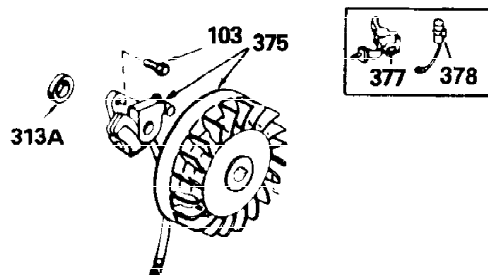

**STANDARD POINT
IGNITION**