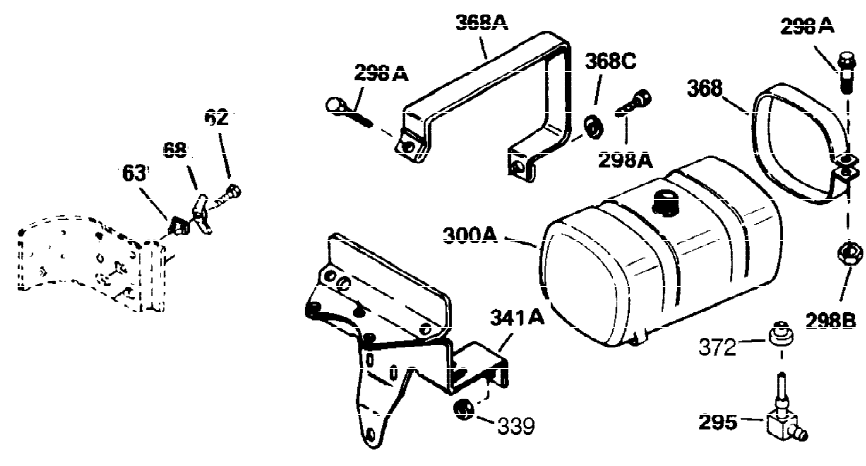

Ref #	Part Number	Qty	Description
305	35554	1	Oil Fill Tube
307	35499	1	"O" Ring
308	35540	1	Fill Tube Clip
310	35555	1	Dipstick
325A	27275	1	Wire Clip
325	29443	1	Wire Clip
340	34159	1	Fuel Tank Bracket
341	34158	1	Fuel Tank Bracket
342	650561	1	Screw, 1/4-20 x 5/8"
370A	35532	1	Name Decal
370C	35344	1	Control Decal
380	632257	1	Carburetor (Incl. 184)
390	590420	1	Rewind Starter
400	33235A	1	* Gasket Set (Incl. items marked PK i n notes) Incl. part #'s 27272A (2), 27896A (2), 27913A (1), 27915A (2), 28938C (1), 29673 (1), 30684 (1), 31688A (1), 33355A (1), 35865 (1)
420	730225	1	SAE 30 4-Cycle Engine Oil (Quart)
453	29538	1	Engine Mounting Base
454	650542	4	Screw, 5/16-18 x 3/4"