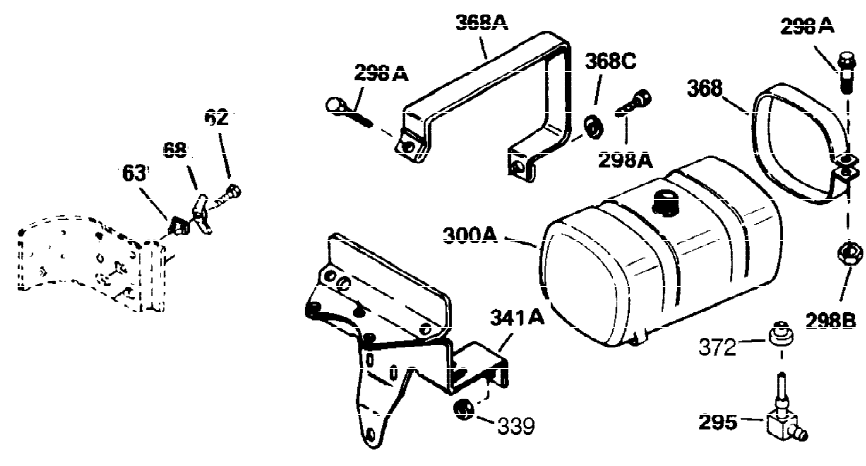

Ref #	Part Number	Qty	Description
301	35355	1	Fuel Cap
310	35888	1	Oil Fill Plug
325	29443	1	Wire Clip
327	35392	1	Starter Plug
340	34159	1	Fuel Tank Bracket
341	34158	1	Fuel Tank Bracket
342	650561	1	Screw, 1/4-20 x 5/8"
355	590387	1	Starter Handle
370C	34704	1	Instruction Decal
370A	35532	1	Name Decal
380	632257	1	Carburetor (Incl. 184)
390	590420A	1	Rewind Starter
400	33235A	1	* Gasket Set (Incl. items marked PK i n notes) Incl. part #'s 27272A (2), 27896A (2), 27913A (1), 27915A (2), 28938C (1), 29673 (1), 30684 (1), 31688A (1), 33355A (1), 35865 (1)
420	730225	1	SAE 30 4-Cycle Engine Oil (Quart)
453	29538	1	Engine Mounting Base
454	650542	4	Screw, 5/16-18 x 3/4"