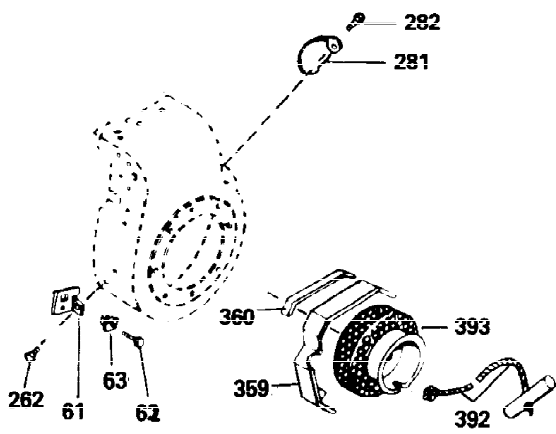

Ref #	Part Number	Qty	Description
301	35355	1	Fuel Cap
310	35888	1	Oil Fill Plug
325	29443	1	Wire Clip
327	35392	1	Starter Plug
340	34159	1	Fuel Tank Bracket
341	34158	1	Fuel Tank Bracket
342	650561	1	Screw, 1/4-20 x 5/8"
355	590387	1	Starter Handle
370C	34704	1	Instruction Decal
370A	35532	1	Name Decal
380	632257	1	Carburetor (Incl. 184)
390	590420A	1	Rewind Starter
400	33235A	1	* Gasket Set (Incl. items marked PK i n notes) Incl. part #'s 27272A (2), 27896A (2), 27913A (1), 27915A (2), 28938C (1), 29673 (1), 30684 (1), 31688A (1), 33355A (1), 35865 (1)
420	730225	1	SAE 30 4-Cycle Engine Oil (Quart)
453	29538	1	Engine Mounting Base
454	650542	4	Screw, 5/16-18 x 3/4"