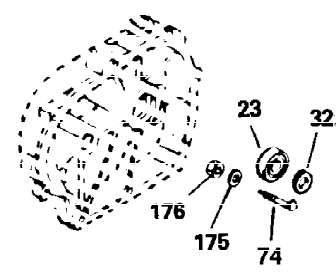

OPTIONAL 110-120
VOLT STARTER
MOTOR KIT