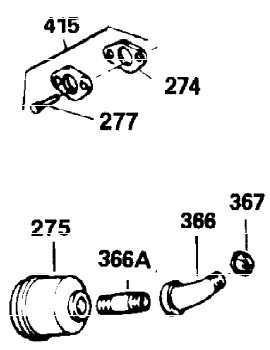

OPTIONAL 110-120
VOLT STARTER
MOTOR KIT

OPTIONAL SPARK ARREST
MUFFLER