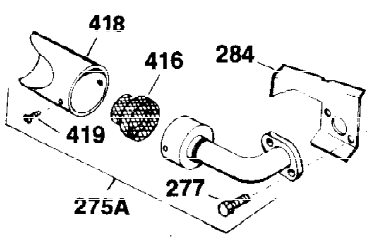

OPTIONAL 110-120
VOLT STARTER
MOTOR KIT

OPTIONAL SPARK ARREST
MUFFLER