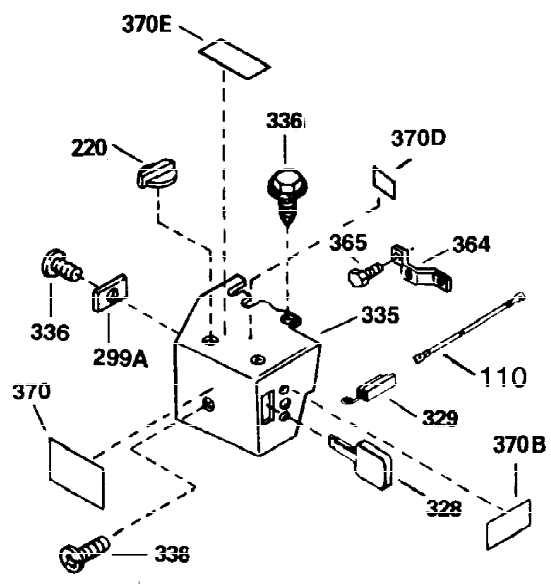

OPTIONAL SPARK ARREST
MUFFLER