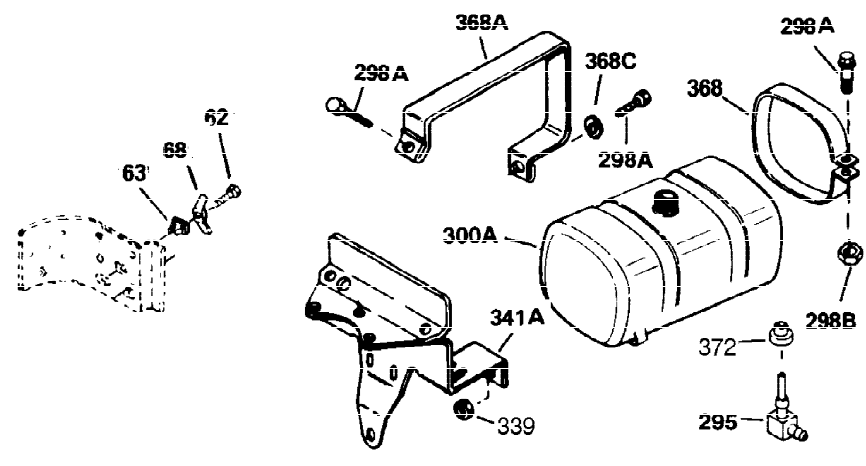

OPTIONAL SPARK ARREST
MUFFLER