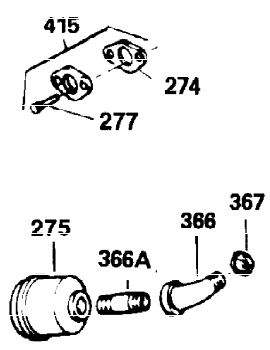

OPTIONAL SPARK ARREST MUFFLER