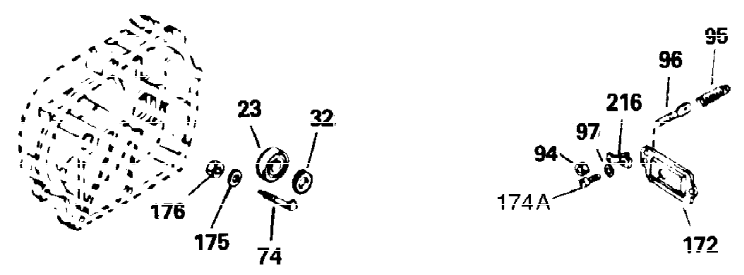

OPTIONAL 110-120
VOLT STARTER
MOTOR KIT