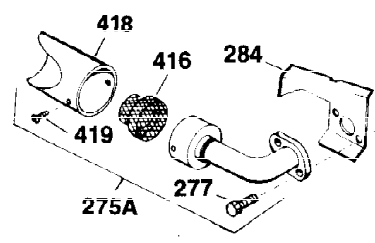

OPTIONAL 110-120
VOLT STARTER
MOTOR KIT

OPTIONAL SPARK ARREST
MUFFLER