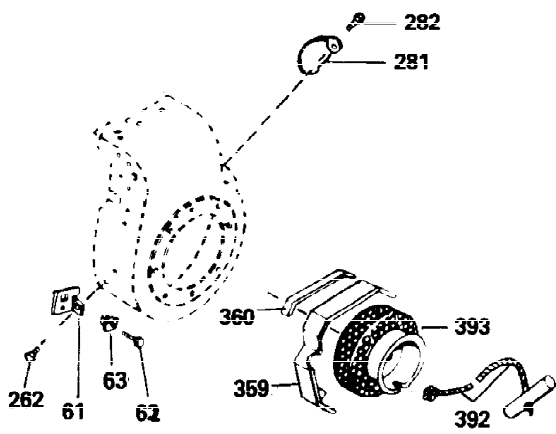

Ref #	Part Number	Qty	Description
325	29443	1	Wire Clip
340	34159	1	Fuel Tank Bracket
341	34158	1	Fuel Tank Bracket
342	650561	1	Screw, 1/4-20 x 5/8"
370C	35344	1	Throttle Decal
370A	34686	1	Name Decal
380	632230	1	Carburetor (Incl. 184)
390	590420A	1	Rewind Starter
400	33235A	1	* Gasket Set (Incl. items marked PK i n notes) Incl. part #'s 27272A (2), 27896A (2), 27913A (1), 27915A (2), 28938C (1), 29673 (1), 30684 (1), 31688A (1), 33355A (1), 35865 (1)
420	730225	1	SAE 30 4-Cycle Engine Oil (Quart)
453	29538	1	Engine Mounting Base
454	650542	4	Screw, 5/16-18 x 3/4"