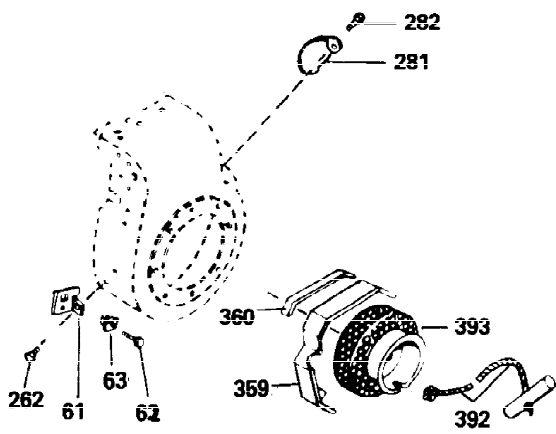

Ref #	Part Number	Qty	Description
325	29443	1	Wire Clip
340	34159	1	Fuel Tank Bracket
341	34158	1	Fuel Tank Bracket
342	650561	1	Screw, 1/4-20 x 5/8"
370A	550223	1	Name Decal
380	632230	1	Carburetor (Incl. 184)
390	590449	1	Rewind Starter
400	33235A	1	* Gasket Set (Incl. items marked PK i n notes) Incl. part #'s 27272A (2), 27896A (2), 27913A (1), 27915A (2), 28938C (1), 29673 (1), 30684 (1), 31688A (1), 33355A (1), 35865 (1)
420	730225	1	SAE 30 4-Cycle Engine Oil (Quart)
453	29538	1	Engine Mounting Base
454	650542	4	Screw, 5/16-18 x 3/4"