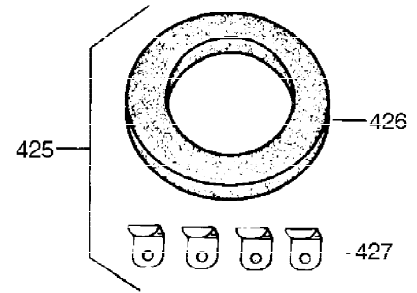

**OPTIONAL
STARTER MUFF KIT**

730571
Can be used on H50-60 with
stamped steel starter.