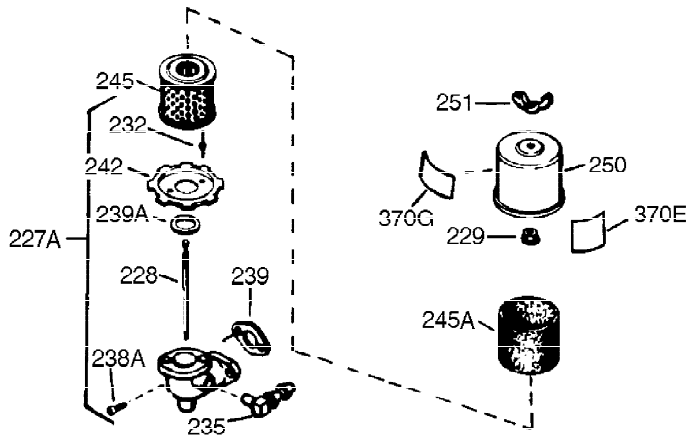

**OPTIONAL
STARTER MUFF KIT**

730571
Can be used on H50-60 with
stamped steel starter.