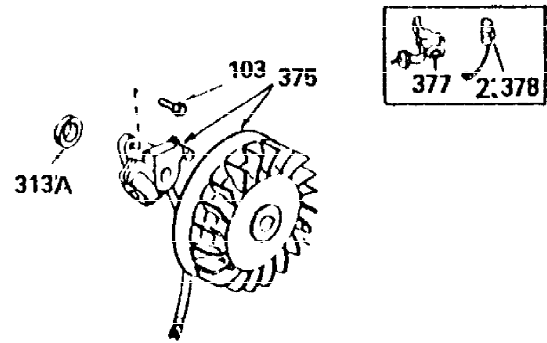

ILLUSTRATION SHOWS TYPICAL PARTS ONLY. ORDER BY PART NUMBER. PARTS NOT LISTED ARE SUPPLIED BY OEM.

**VIEW 3 of 3**

730571  
 Can be used on H50-60 with stamped steel starter.

**ADD-ON ALTERNATOR  
 AC LIGHTING OR DC CHARGING**

**STANDARD POINT  
 IGNITION**

**SOLID STATE**

Ref #	Part Number	Qty	Description
19	34663	1	Speed Control Spring
28	30322	1	Lock Nut, 8-32
42	34854	1	Ring Set (Std.)
42	34855	1	Ring Set (.010" OS)
42	34856	1	Ring Set (.020" OS)
90	611084	1	Flywheel
101	27276	1	Spark Plug Cover
102	650872	2	Solid State Mounting Stud
103	650814	2	Screw, Torx T-15, 10-24 x 1"
172	28425	1	Valve Cover
173	32447	1	Breather Tube
200	34677	1	Control Bracket (Incl. 19, 203 & 204)
228	650826	1	Air Cleaner Stud
229	650825	1	Nut & Lock Washer, 1/4-20
232	XXXXX	2	Pop Rivet (Purchase Locally)
235	30675	1	Air Cleaner Elbow Fitting
238	650163	2	Screw, 10-32 x 7/8"
239A	34698A	1	Air Cleaner Gasket
239	27272A	1	* Air Cleaner Gasket
245A	34783	1	Air Cleaner Filter
250	34781	1	Air Cleaner Cover
251	650513	1	Wing Nut, 1/4-20
265	30939A	1	Cylinder Head Cover
272	30196	2	Screw, 5/16-18 x 3/4"
273	34712	1	Carburetor Flange
291	30962	1	Fuel Line
295	35857	1	Fuel Shut-Off Valve
307	35499	1	"O" Ring
310	35555	1	Dipstick
370D	34704	1	Instruction Decal