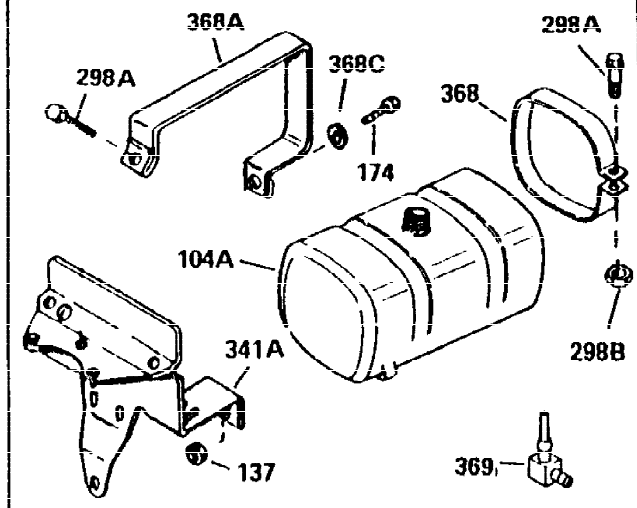

ILLUSTRATION SHOWS TYPICAL PARTS ONLY. ORDER BY PART NUMBER. PARTS NOT LISTED ARE SUPPLIED BY OEM.

VIEW 2 of 3

OPTIONAL 110 120 VOLT STARTER MOTOR KIT

OPTIONAL SPARK ARREST MUFFLER