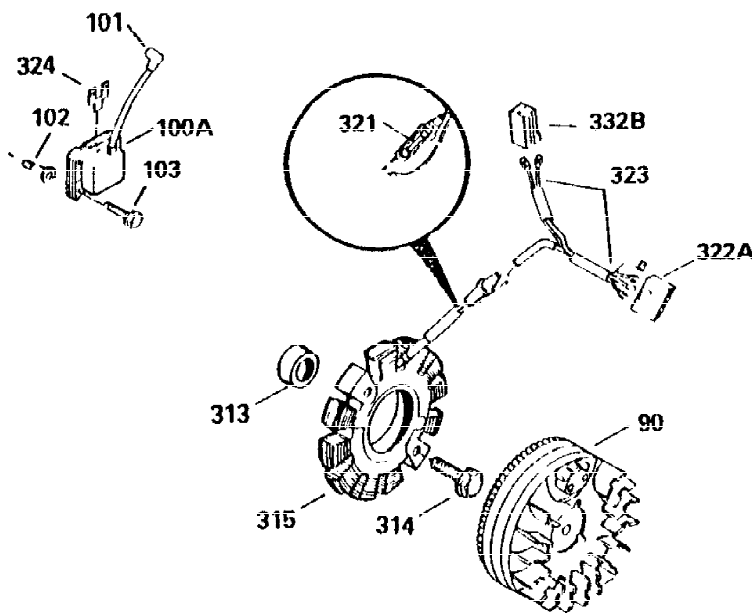

ILLUSTRATION SHOWS TYPICAL PARTS ONLY. ORDER BY PART NUMBER. PARTS NOT LISTED ARE SUPPLIED BY OEM.

**VIEW 3 of 3**

730571  
 Can be used on H50-60 with stamped steel starter.

**ADD-ON ALTERNATOR  
 AC LIGHTING OR DC CHARGING**

**STANDARD POINT  
 IGNITION**

**SOLID STATE**

Ref #	Part Number	Qty	Description
19	34663	1	Speed Control Spring
28	30322	1	Lock Nut, 8-32
42	34854	1	Ring Set (Std.)
42	34855	1	Ring Set (.010" OS)
42	34856	1	Ring Set (.020" OS)
90	611084	1	Flywheel
101	27276	1	Spark Plug Cover
102	650872	2	Solid State Mounting Stud
103	650814	2	Screw, Torx T-15, 10-24 x 1"
172	28425	1	Valve Cover
173	32447	1	Breather Tube
200	34677	1	Control Bracket (Incl. 19, 203 & 204)
228	650826	1	Air Cleaner Stud
229	650825	1	Nut & Lock Washer, 1/4-20
232	XXXXX	2	Pop Rivet (Purchase Locally)
235	30675	1	Air Cleaner Elbow Fitting
238	650163	2	Screw, 10-32 x 7/8"
239A	34698A	1	Air Cleaner Gasket
239	27272A	1	* Air Cleaner Gasket
245A	34783	1	Air Cleaner Filter
250	34781	1	Air Cleaner Cover
251	650513	1	Wing Nut, 1/4-20
265	30939A	1	Cylinder Head Cover
272	30196	2	Screw, 5/16-18 x 3/4"
273	34712	1	Carburetor Flange
291	30962	1	Fuel Line
295	35857	1	Fuel Shut-Off Valve
307	35499	1	"O" Ring
310	35555	1	Dipstick
370D	34704	1	Instruction Decal