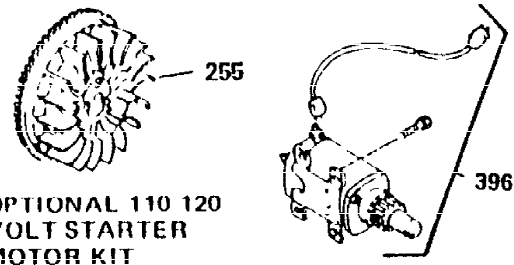

OPTIONAL 110 120 VOLT STARTER MOTOR KIT