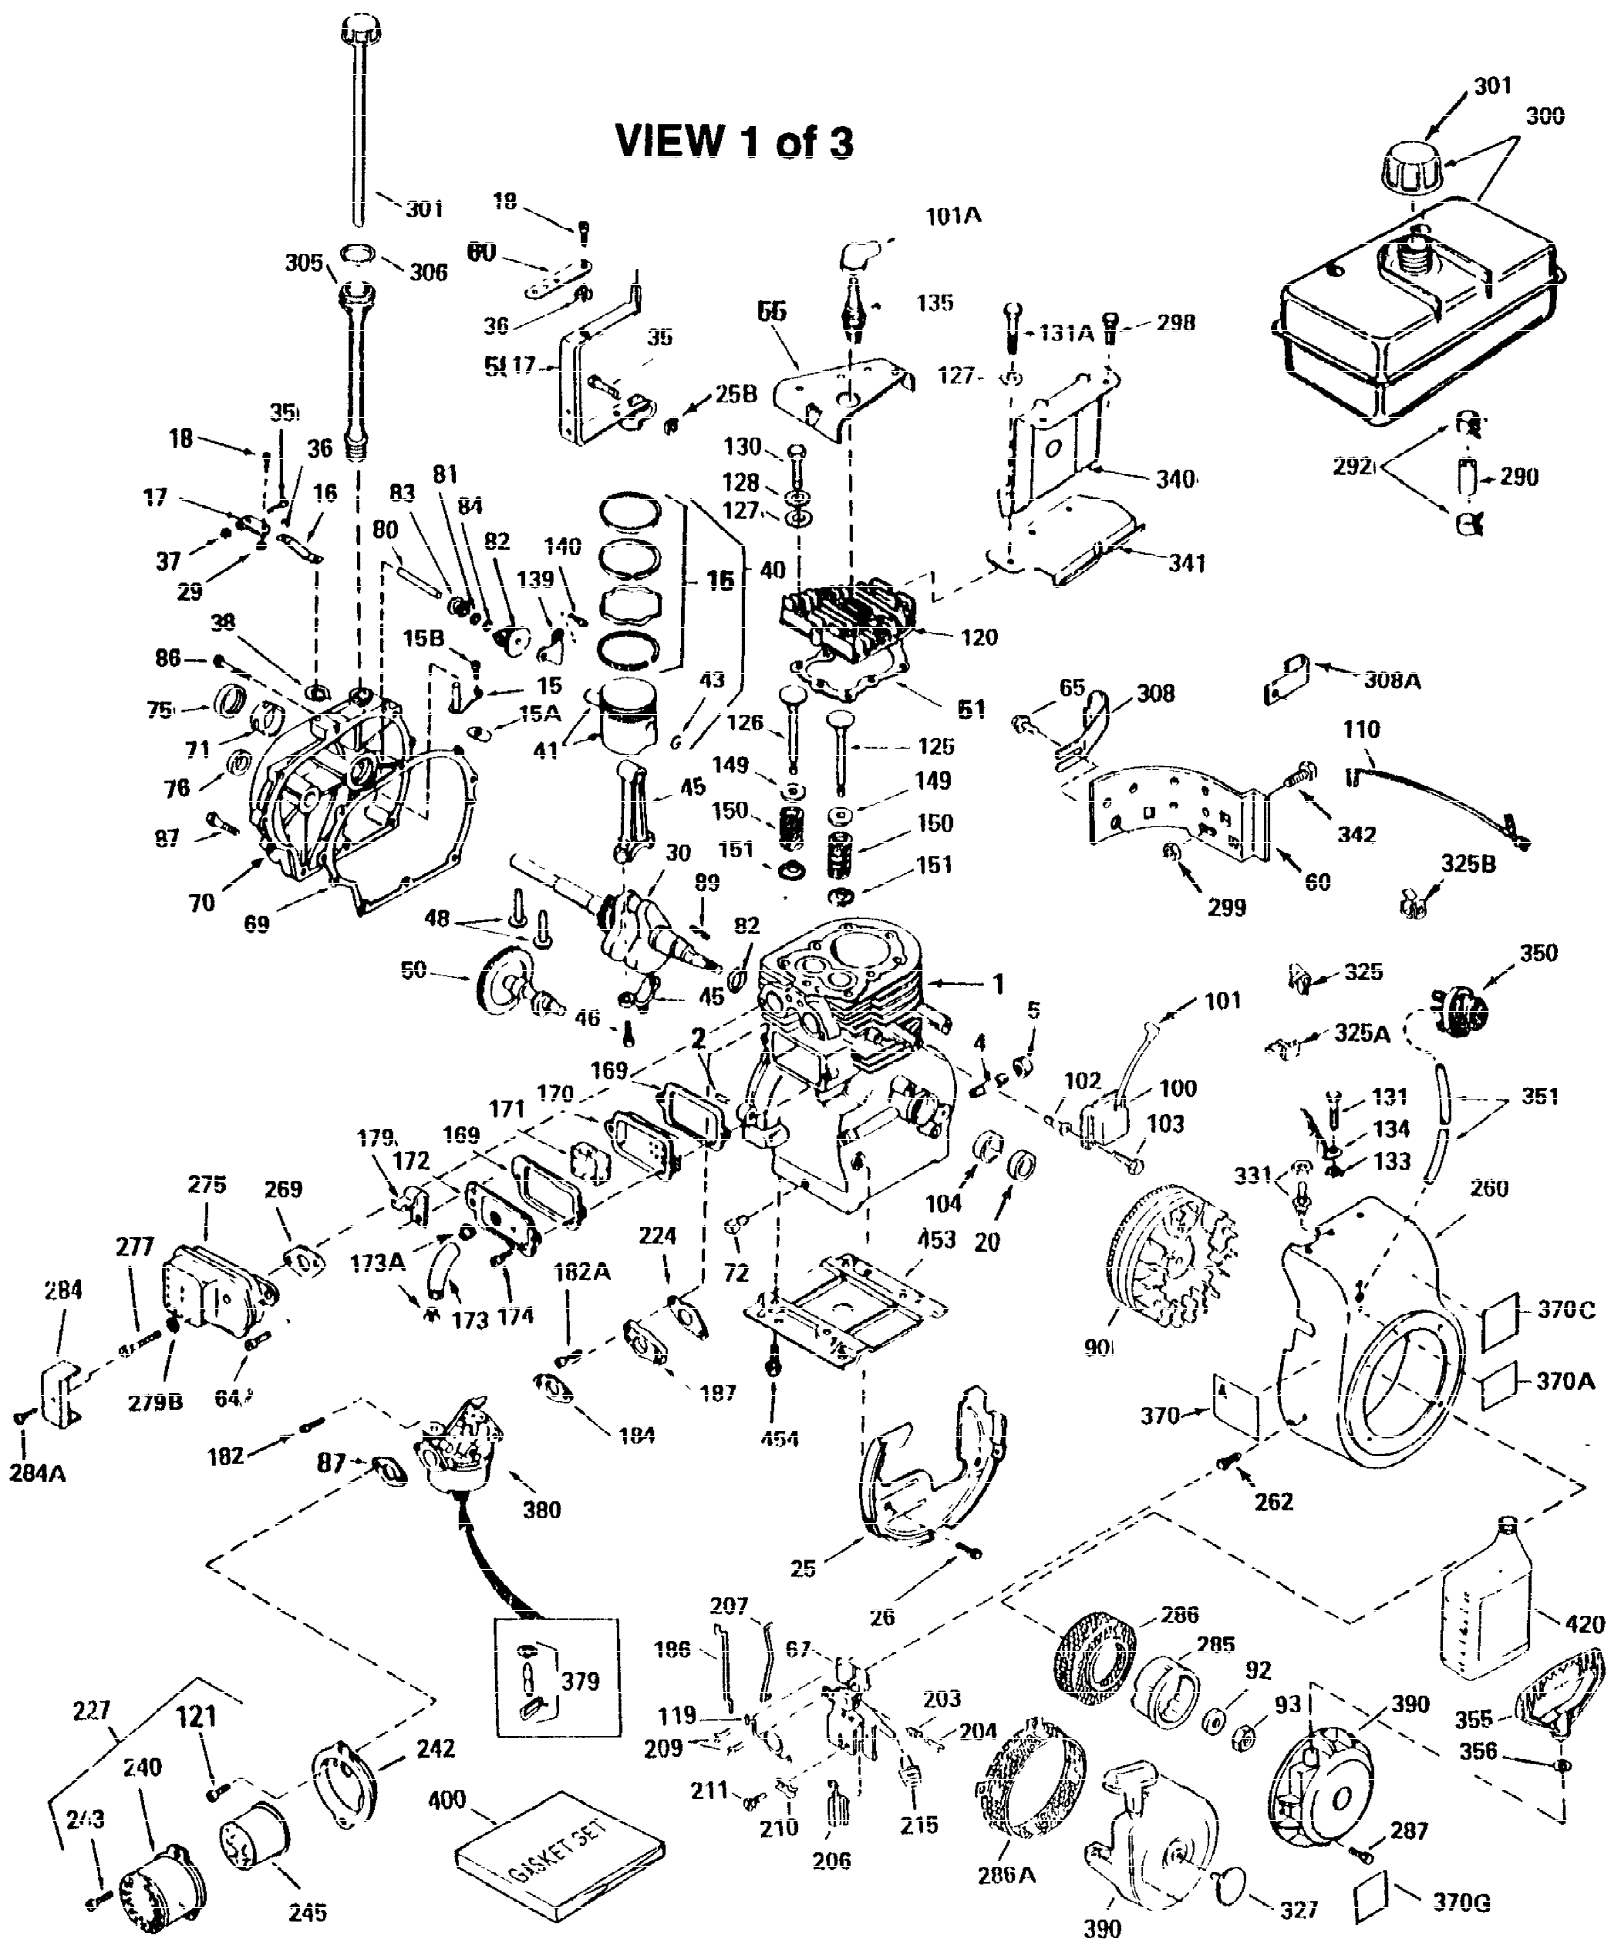

ILLUSTRATION SHOWS TYPICAL PARTS ONLY. ORDER BY PART NUMBER, PARTS NOT LISTED ARE SUPPLIED BY OEM.

VIEW 1 of 3

Ref #	Part Number	Qty	Description
1	34919B	1	Cylinder (Incl. 2, 20 & 72)
2	27652	2	Dowel Pin
15B	650494	1	Screw, 6-40 x 5/16"
15	30699C	1	Governor Rod (Incl. 15A & 15B)
15A	30700	1	Governor Yoke
16	33454	1	Governor Lever
17	29916	1	Governor Lever Clamp
18	650548	1	Screw, 8-32 x 5/16"
19	34663	1	Speed Control Spring
20	32630	1	Oil Seal
25	29536	1	Blower Housing Baffle
26	650561	2	Screw, 1/4-20 x 5/8"
28	30322	1	Lock Nut, 8-32
30	35190	1	Crankshaft
35	29826	1	Screw, 10-32 x 3/4"
36	29918	1	Lock Washer
37	29216	1	Lock Nut, 10-32
38	29642	1	Retaining Ring
40	34531	1	Piston, Pin & Ring Set (Std.)
40	34532	1	Piston, Pin & Ring Set (.010" OS)
40	34533	1	Piston, Pin & Ring Set (.020" OS)
41	33312B	1	Piston & Pin Ass'y. (Std.) (Incl. 43)
41	33313B	1	Piston & Pin Ass'y. (.010" OS) (Incl. 43)
41	33314B	1	Piston & Pin Ass'y. (.020" OS) (Incl. 43)
42	34854	1	Ring Set (Std.)
42	34855	1	Ring Set (.010" OS)
42	34856	1	Ring Set (.020" OS)
43	27888	2	Piston Pin Retaining Ring
45	31380C	1	Connecting Rod Ass'y. (Incl. 46)
46	650662C	2	Connecting Rod Bolt
48	34034	2	Valve Lifter
50	32115	1	Camshaft (MCR)
60	30622A	1	Blower Housing Extension
65	650128	1	Screw, 10-24 x 1/2"
69	30684	1	* Cylinder Cover Gasket
70	31303C	1	Cylinder Cover (Incl. 71, 75 & 80)
71	31546	1	Crankshaft Bushing
72	27642	2	Oil Drain Plug
75	28427	1	Oil Seal
80	31845	1	Governor Shaft
81	30590A	1	Washer
82	30591	1	Governor Gear Ass'y. (Incl. 81)
83	30588A	1	Governor Spool
84	29193	1	Retaining Ring
86	650488	7	Screw, 1/4-20 x 1-1/4"
87	650493	1	Screw, 1/4-20 x 1-3/4"
89	32589	1	Flywheel Key
90	611084	1	Flywheel
92	650815	1	Belleville Washer
93	8116	1	Flywheel Nut
100	34443A	1	Solid State Ignition
101	27276	1	Spark Plug Cover
102	650872	2	Solid State Mounting Stud
103	650814	2	Screw, Torx T-15, 10-24 x 1"
119	28938C	1	* Cylinder Head Gasket