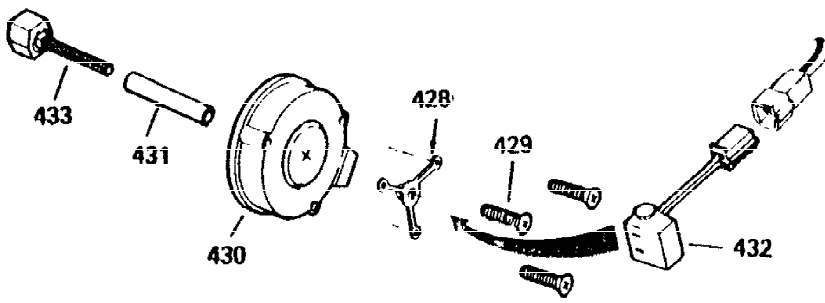

**ADD-ON ALTERNATOR
AC LIGHTING OR DC CHARGING**