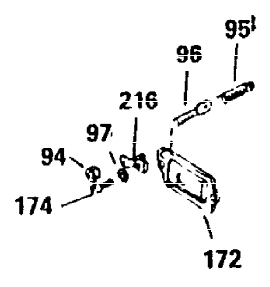

OPTIONAL 110 120 VOLT STARTER MOTOR KIT