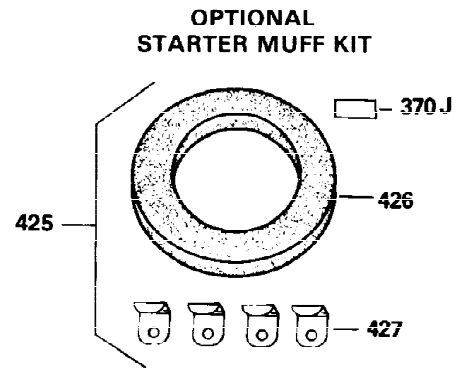

Ref #	Part Number	Qty	Description
310	35555	1	Dipstick
327	35392	1	Starter Plug
340	34159	1	Fuel Tank Bracket
341	34158	1	Fuel Tank Bracket
342	650561	1	Screw, 1/4-20 x 5/8"
370A	550223	1	Name Decal
370C	33962	1	Throttle Decal
380	632257	1	Carburetor (Incl. 184)
390	590666A	1	Rewind Starter
400	33235A	1	* Gasket Set (Incl. items marked PK i n notes) Incl. part #'s 27272A (2), 27896A (2), 27913A (1), 27915A (2), 28938C (1), 29673 (1), 30684 (1), 31688A (1), 33355A (1), 35865 (1)
420	730225	1	SAE 30 4-Cycle Engine Oil (Quart)
453	29538	1	Engine Mounting Base
454	650542	4	Screw, 5/16-18 x 3/4"

OPTIONAL 110-120
VOLT STARTER
MOTOR KIT

OPTIONAL SPARK ARREST
MUFFLER

Ref #	Part Number	Qty	Description
62	650760	1	Screw, 8-32 x 3/8"
172	28425	1	Valve Cover
262	29747B	2	Screw, Torx T-40, 5/16-24 x 21/32"
275	29633	1	Muffler
291	30962	1	Fuel Line
295	35857	1	Fuel Shut-Off Valve
370	36261	1	Instruction Decal
370B	35274	1	Instruction Decal
370D	34704	1	Instruction Decal

**ADD-ON ALTERNATOR
 AC LIGHTING OR DC CHARGING**

**OPTIONAL
 STARTER MUFF KIT**
 730571
 Can be used on H50-60 with
 stamped steel starter.

SOLID STATE

Ref #	Part Number	Qty	Description
90	611084	1	Flywheel
100	34443A	1	Solid State Ignition
101	27276	1	Spark Plug Cover
102	650872	2	Solid State Mounting Stud
103	650814	2	Screw, Torx T-15, 10-24 x 1"
172	28425	1	Valve Cover
173	32447	1	Breather Tube
228A	650826	1	Stud, 1/4-20 x 6.20
229A	650825	1	Nut & Lock Washer, 1/4-20
232	xxxxx	2	Pop Rivet (Purchase Locally)
235A	30675	1	Breather Tube Fitting
238A	650163	2	Screw, 10-32 x 7/8"
239	27272A	1	Air Cleaner Gasket
239A	34698A	1	Air Cleaner Gasket
240A	34699	1	Air Cleaner Bracket
245A	34783	1	Air Cleaner Filter
245	34782	1	Air Cleaner Filter
251	650513	1	Wing Nut, 1/4-20
291	30962	1	Fuel Line